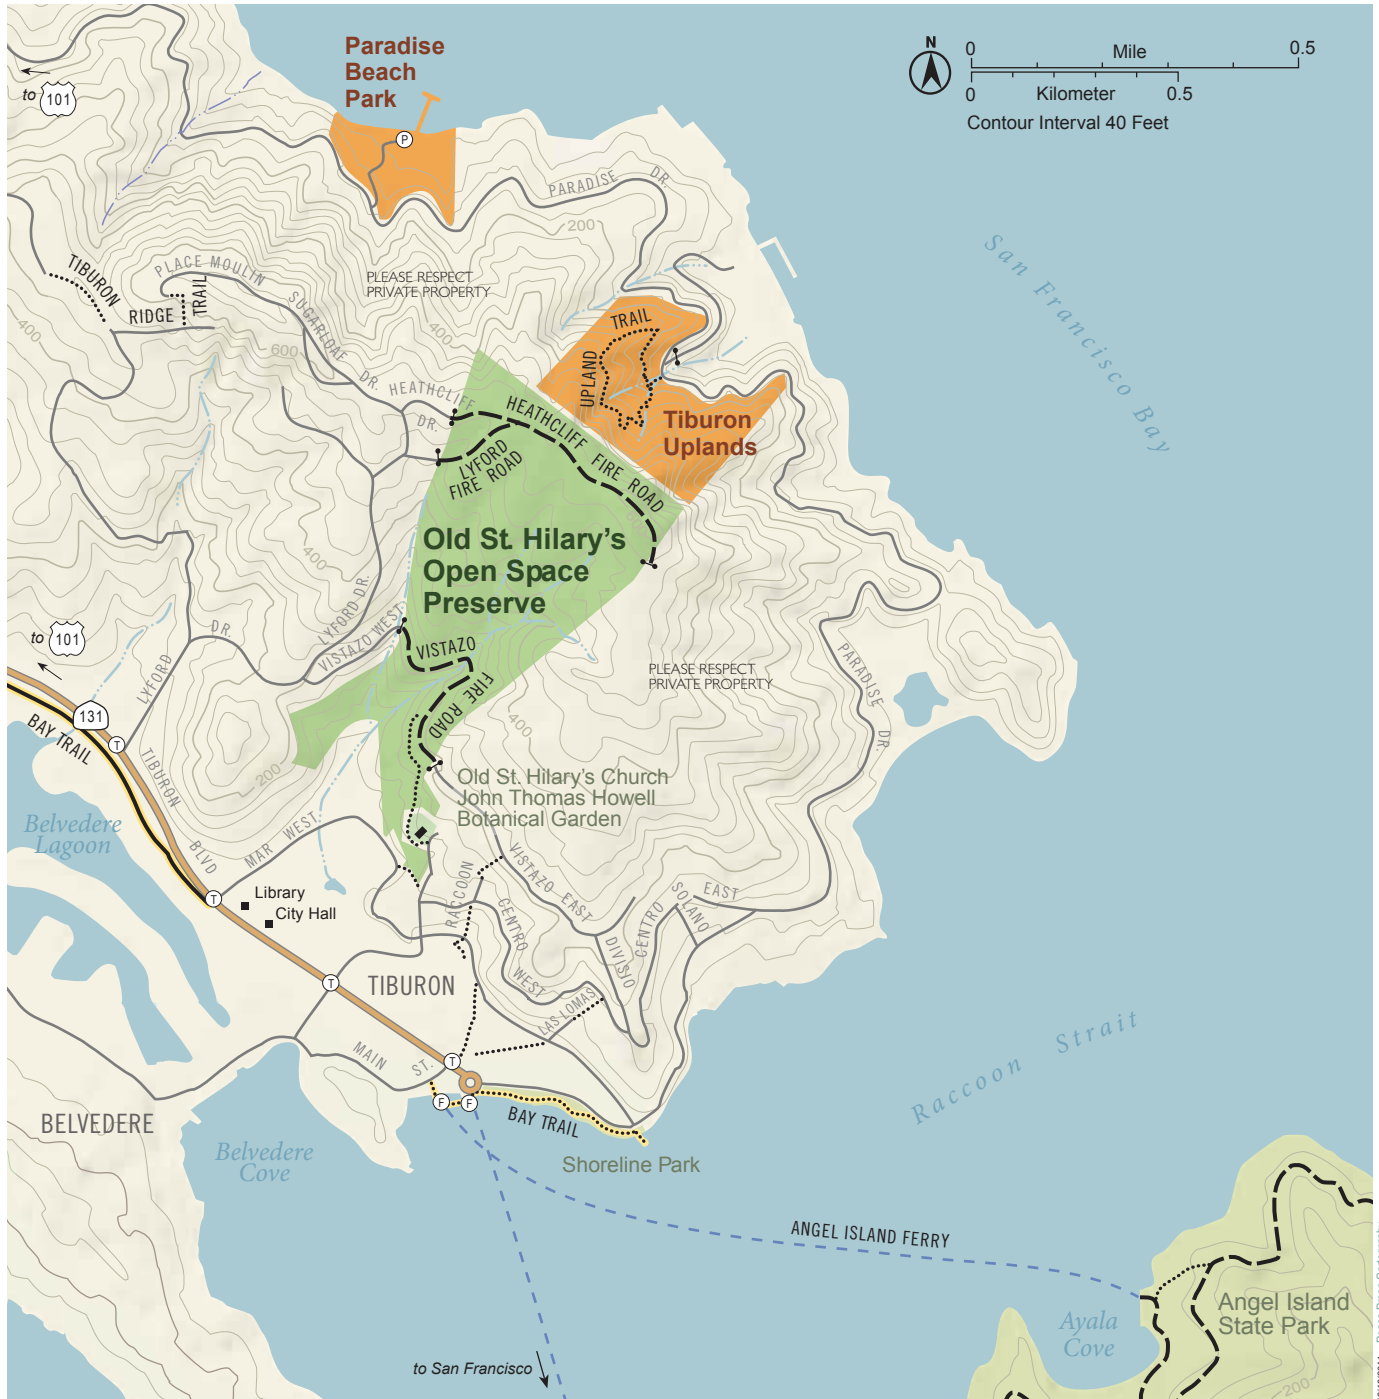

OLD ST. HILARY'S OPEN SPACE PRESERVE AND TIBURON UPLANDS PRESERVE

Featured Open Space Preserve	Multiuse Fire Road (Hikers, Bicyclists & Equestrians)	Parking Lot	County Parks	Multiuse Trail (Hikers, Bicyclists & Equestrians)	Golden Gate Transit	Major Road
Adjacent Open Space Preserve	Trail (Hikers & Equestrians)	Ferry Dock	Other Public Land	Hiking-only Trail	Gate	Local Road
	Bike Path	School			County Trail Easements	County Multiuse Pathways
					Regional Trails	