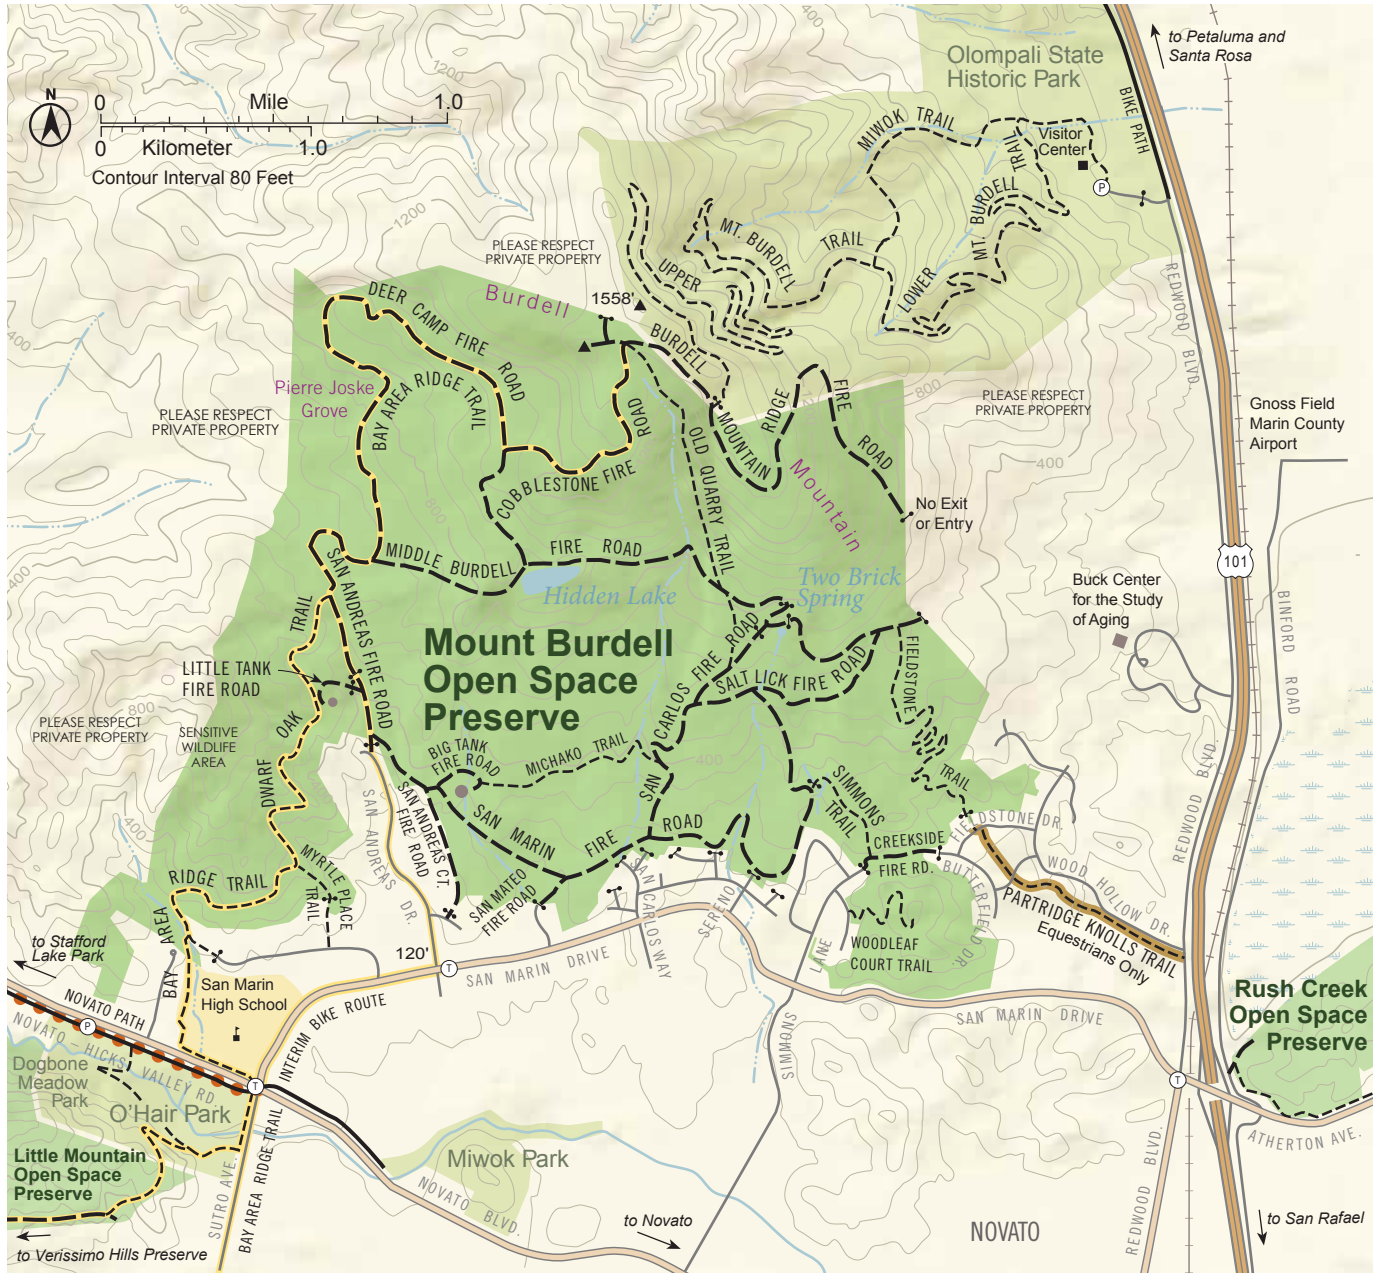

MOUNT BURDELL OPEN SPACE PRESERVE

- | | | | |
|------------------------------|---|---------------------|--------------------------|
| Featured Open Space Preserve | Multiuse Fire Road (Hikers, Bicyclists & Equestrians) | Parking Lot | Major Road |
| County Parks | Multiuse Trail (Hikers, Bicyclists & Equestrians) | Golden Gate Transit | Local Road |
| Adjacent Open Space Preserve | Trail (Hikers & Equestrians) | Gate | County Trail Easements |
| Other Public Land | Hiking-only Trail | School | County Multiuse Pathways |
| | Bike Path | | Regional Trails |