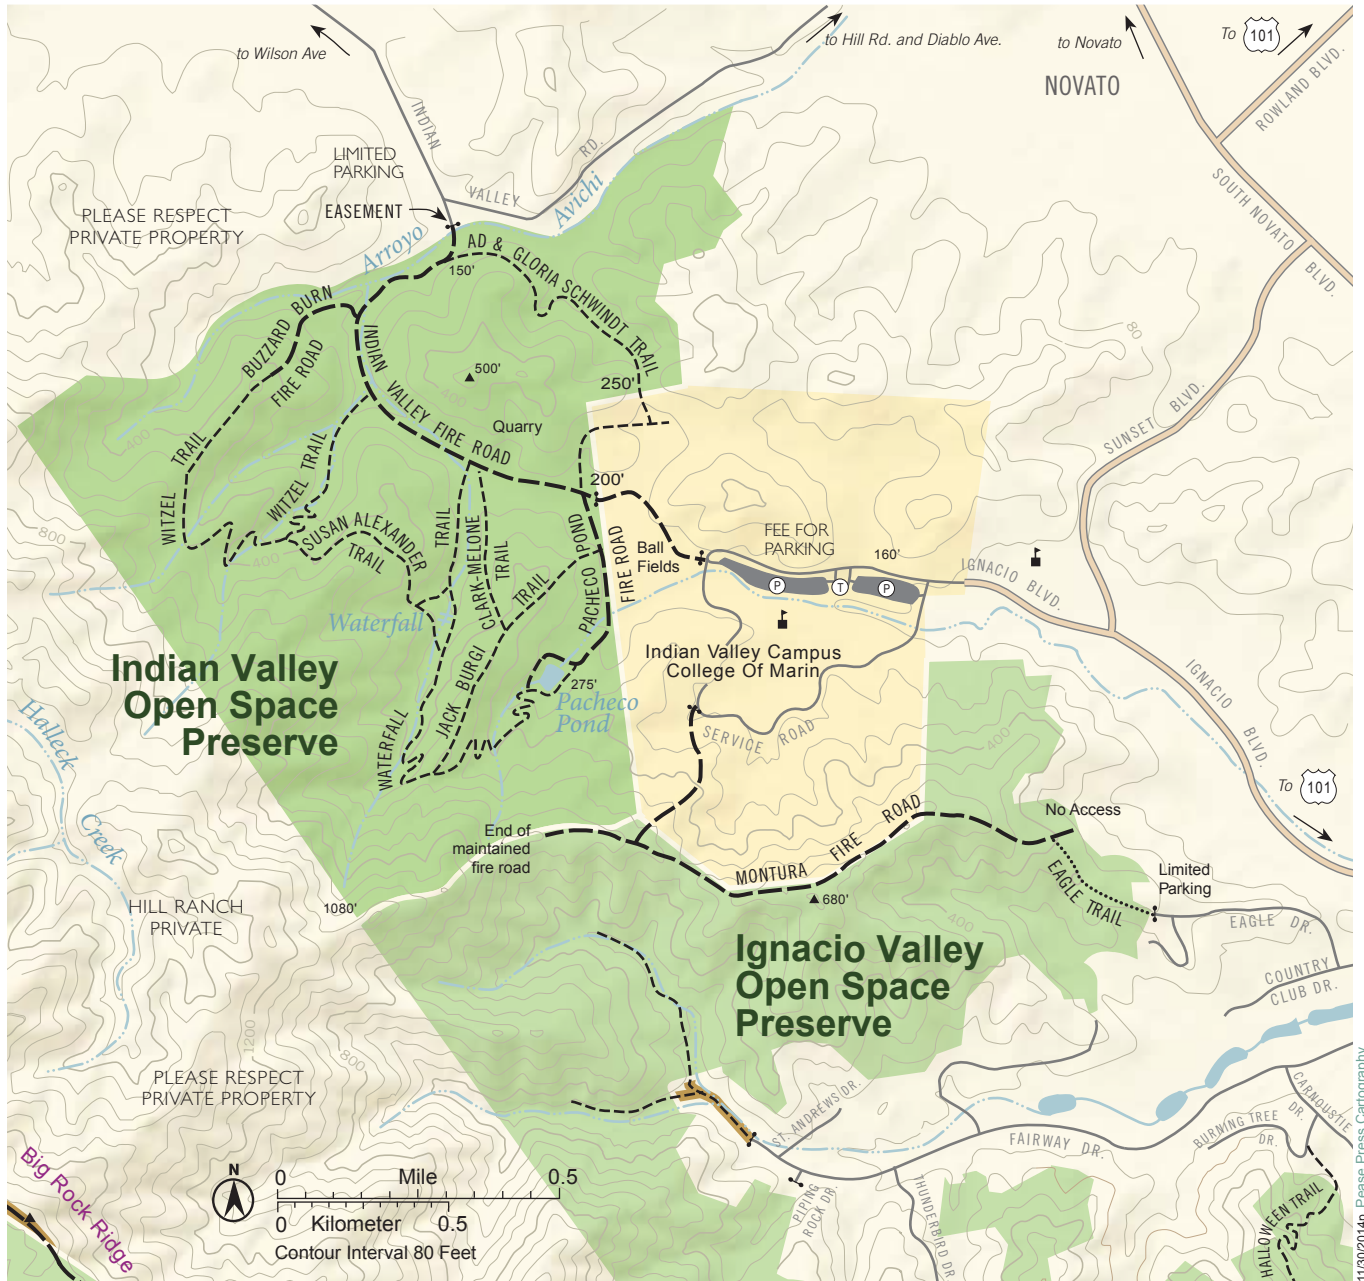

# INDIAN VALLEY AND IGNACIO VALLEY OPEN SPACE PRESERVES

Featured Open Space Preserve	Multiuse Fire Road (Hikers, Bicyclists & Equestrians)	Parking Lot	Major Road
County Parks	Multiuse Trail (Hikers, Bicyclists & Equestrians)	Golden Gate Transit	Local Road
Adjacent Open Space Preserve	Trail (Hikers & Equestrians)	West Marin Stage	County Trail Easements
Other Public Land	Hiking-only Trail	Gate	Multiuse County Paths
	Bike Path	School	Regional Trails