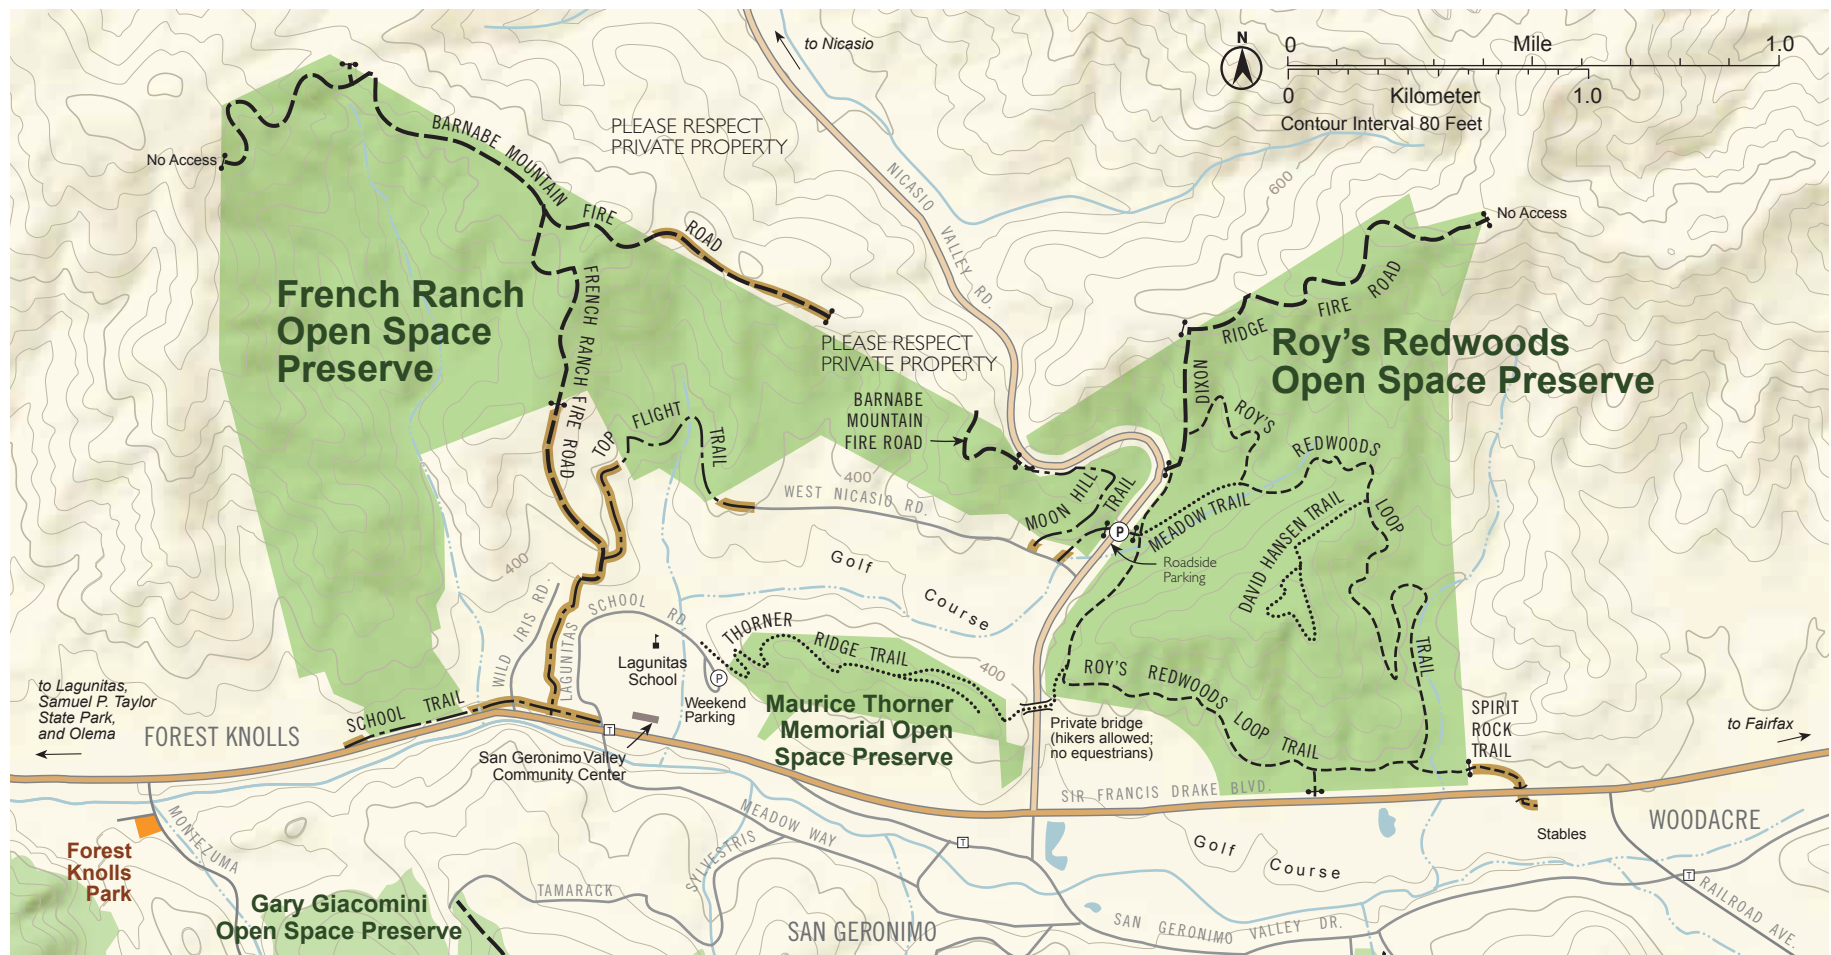

FRENCH RANCH, ROY'S REDWOODS, AND MAURICE THORNER MEMORIAL OPEN SPACE PRESERVES

11/20/2014 Please Press Cartography

Featured Open Space Preserve	Multiuse Fire Road (Hikers, Bicyclists & Equestrians)	Parking Lot	Major Road
County Parks	Multiuse Trail (Hikers, Bicyclists & Equestrians)	West Marin Stage	Local Road
Adjacent Open Space Preserve	Trail (Hikers & Equestrians)	Gate	County Trail Easements
Other Public Land	Hiking-only Trail	School	County Multiuse Pathways
	Bike Path		Regional Trails