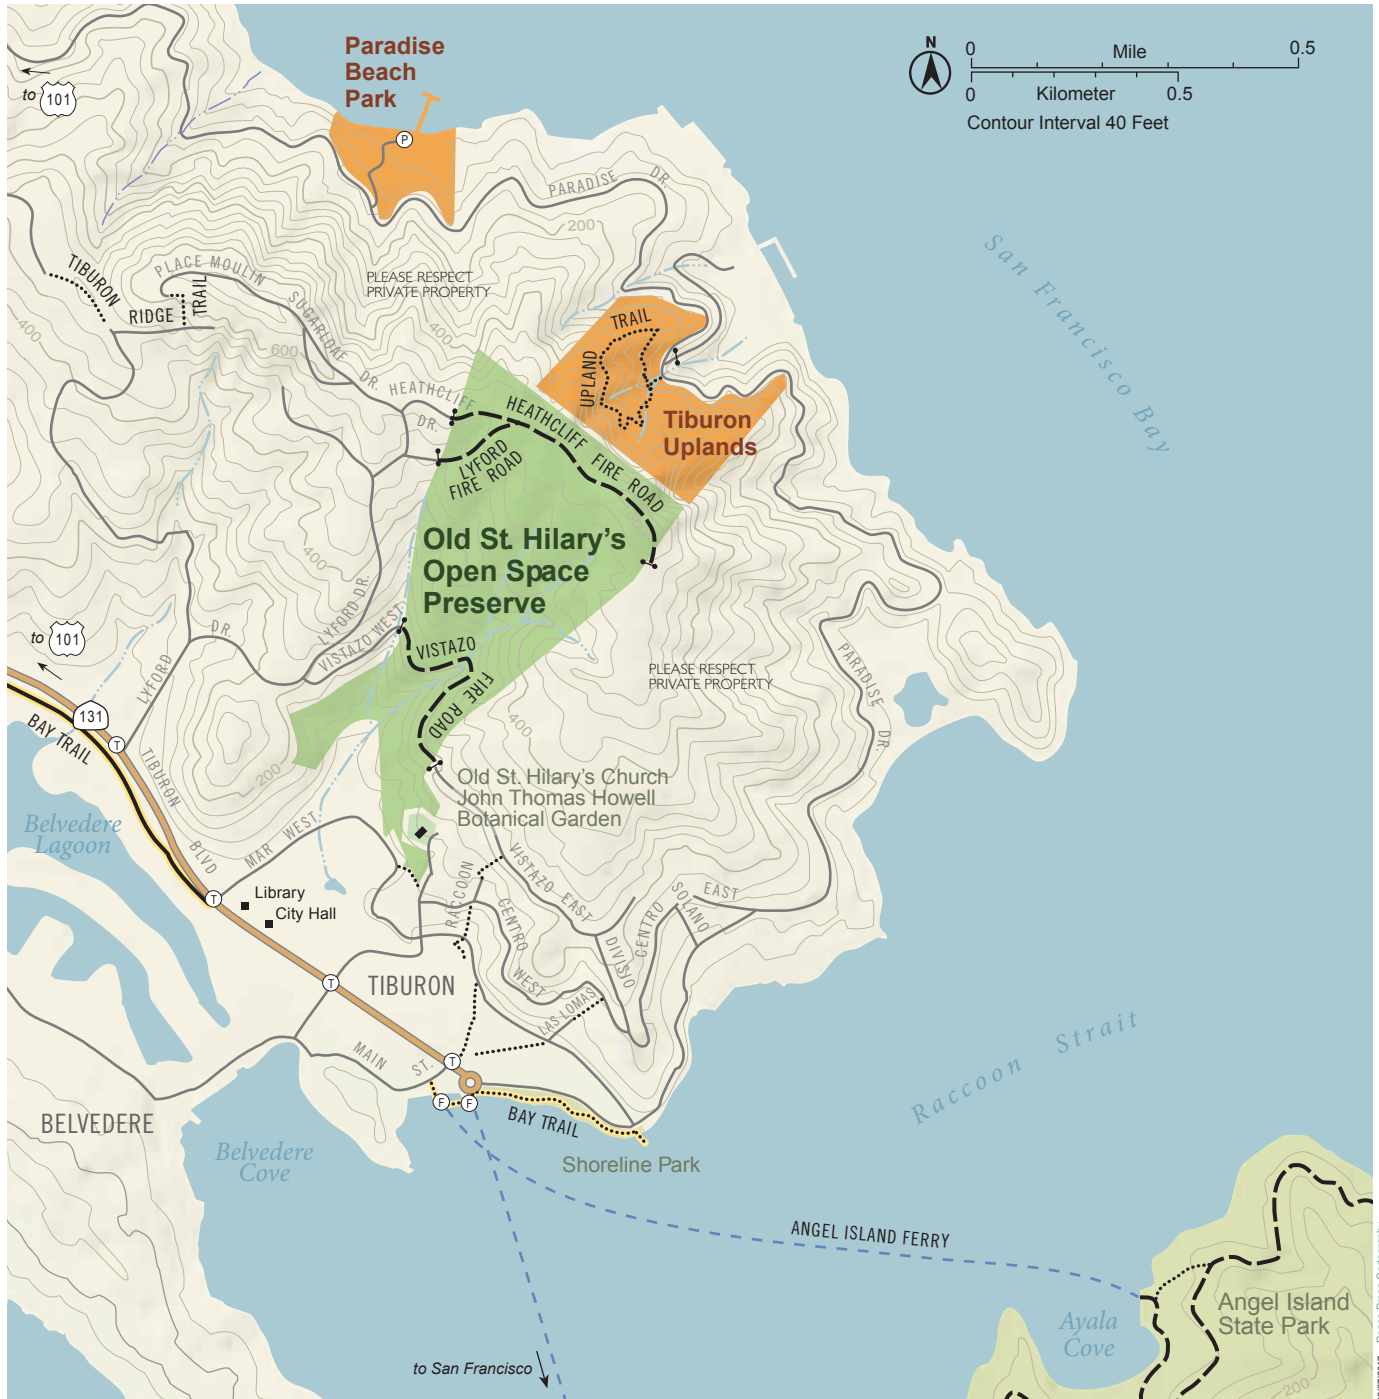

OLD ST. HILARY'S OPEN SPACE PRESERVE AND TIBURON UPLANDS PRESERVE

Featured Open Space Preserve	Multiuse Fire Road (Hikers, Bicyclists & Equestrians)	Parking Lot	Major Road
County Parks	Multiuse Trail (Hikers, Bicyclists & Equestrians)	Golden Gate Transit	Local Road
Adjacent Open Space Preserve	Trail (Hikers & Equestrians)	Ferry Dock	County Trail Easements
Other Public Land	Hiking-only Trail	Gate	County Multiuse Pathways
	Bike Path	School	Regional Trails