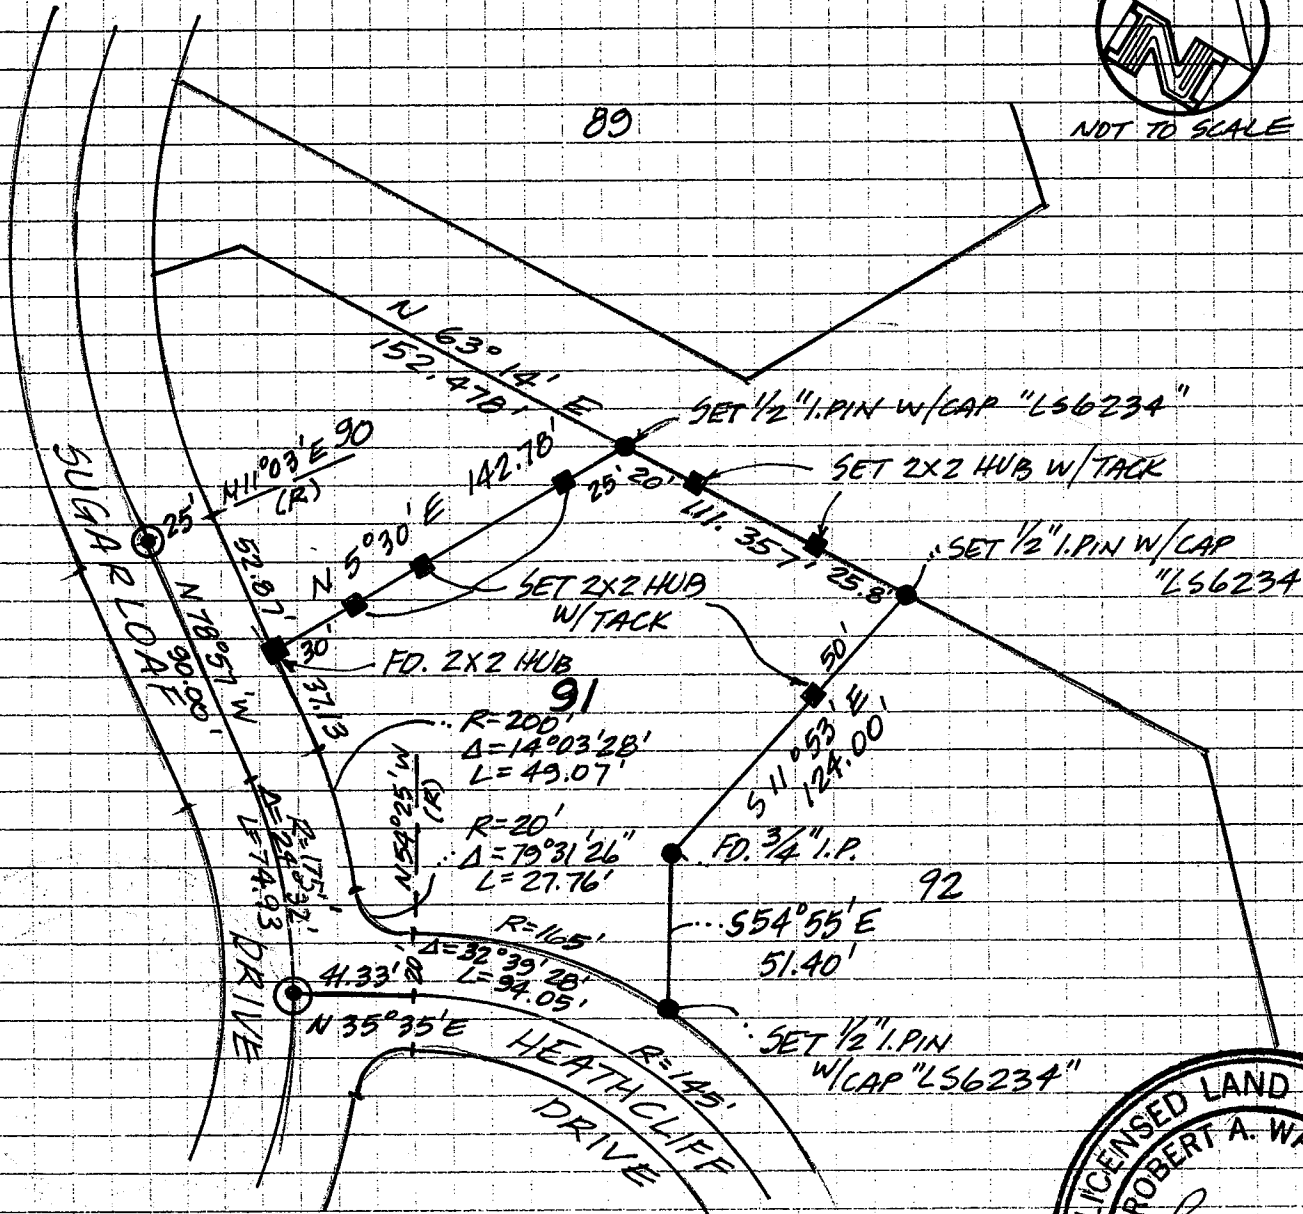

NOT TO SCALE

89

SURVEY PLAT

RESURVEY LOT 91, 11 RM 72
 TIBURON, MARIN CO., CALIFORNIA.

MAY 1996 APN. 58-281-06 NOT TO SCALE

AREA: 23,298 SF, 0.535 AC.

JN. 96-20