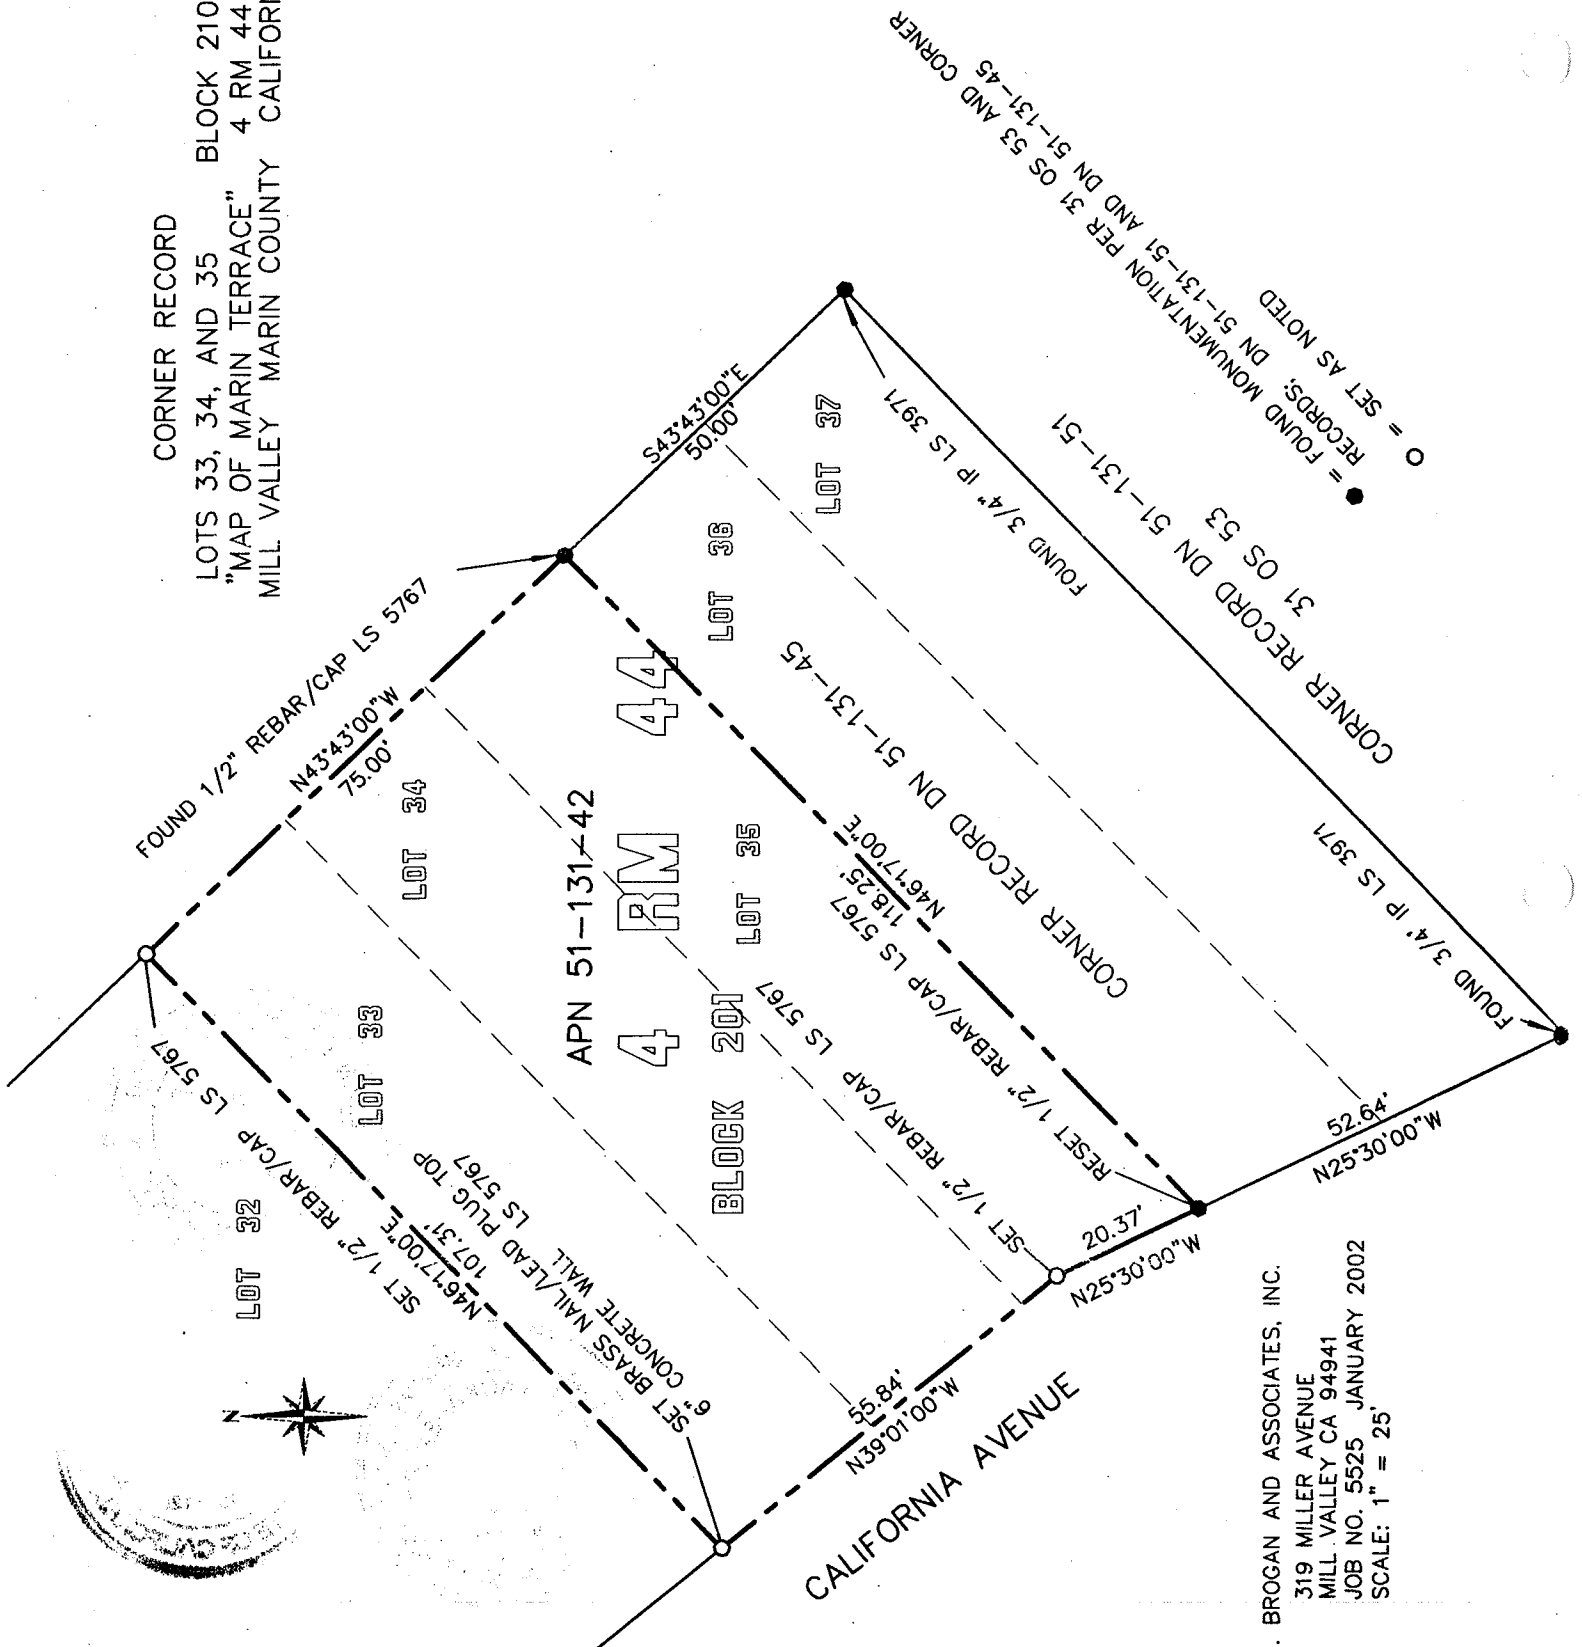

CORNER RECORD
 LOTS 33, 34, AND 35 BLOCK 210
 "MAP OF MARIN TERRACE" 4 RM 44
 MILL VALLEY MARIN COUNTY CALIFORNIA

○ = SET AS NOTED
 ● = FOUND MONUMENTATION PER 31 OS 53 AND CORNER RECORDS; DN 51-131-51 AND DN 51-131-45

CORNER RECORD DN 51-131-51
 FOUND 3/4" IP LS 3971
 CORNER RECORD DN 51-131-45
 FOUND 3/4" IP LS 3971

M. BROGAN AND ASSOCIATES, INC.
 319 MILLER AVENUE
 MILL VALLEY CA 94941
 JOB NO. 5525 JANUARY 2002
 SCALE: 1" = 25'