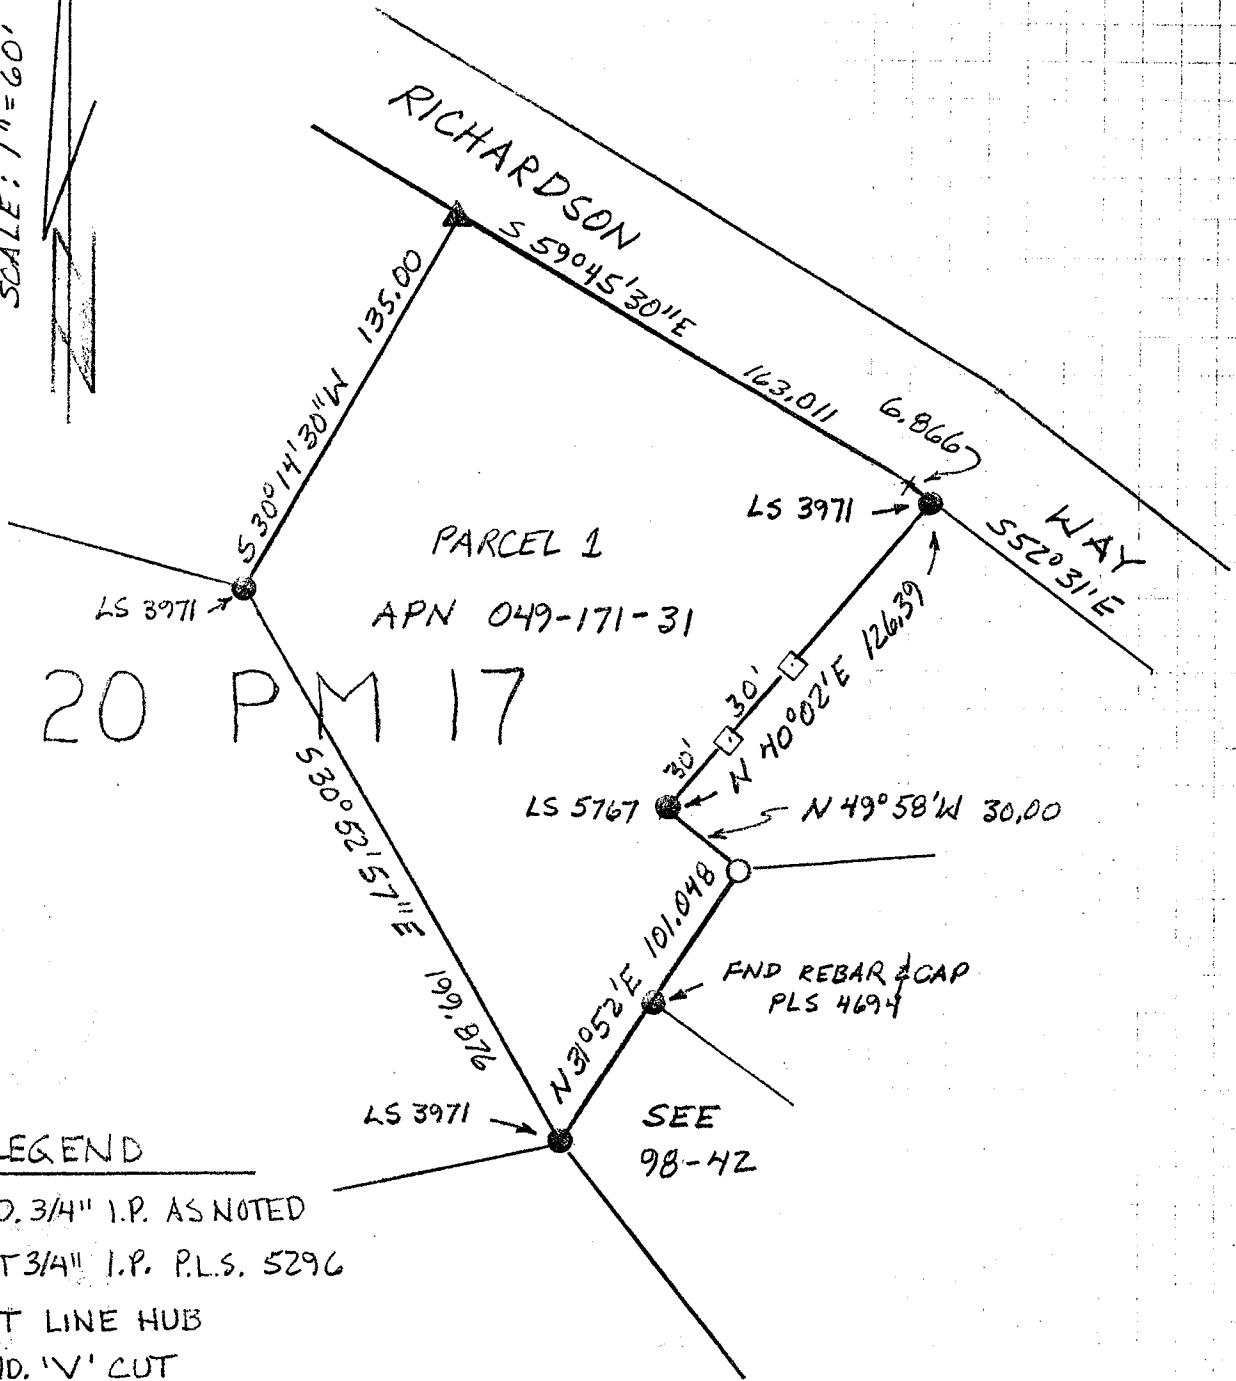

SCALE: 1" = 60'

LEGEND

- FND. 3/4" I.P. AS NOTED
- SET 3/4" I.P. P.L.S. 5296
- SET LINE HUB
- ▲ FND. 'V' CUT