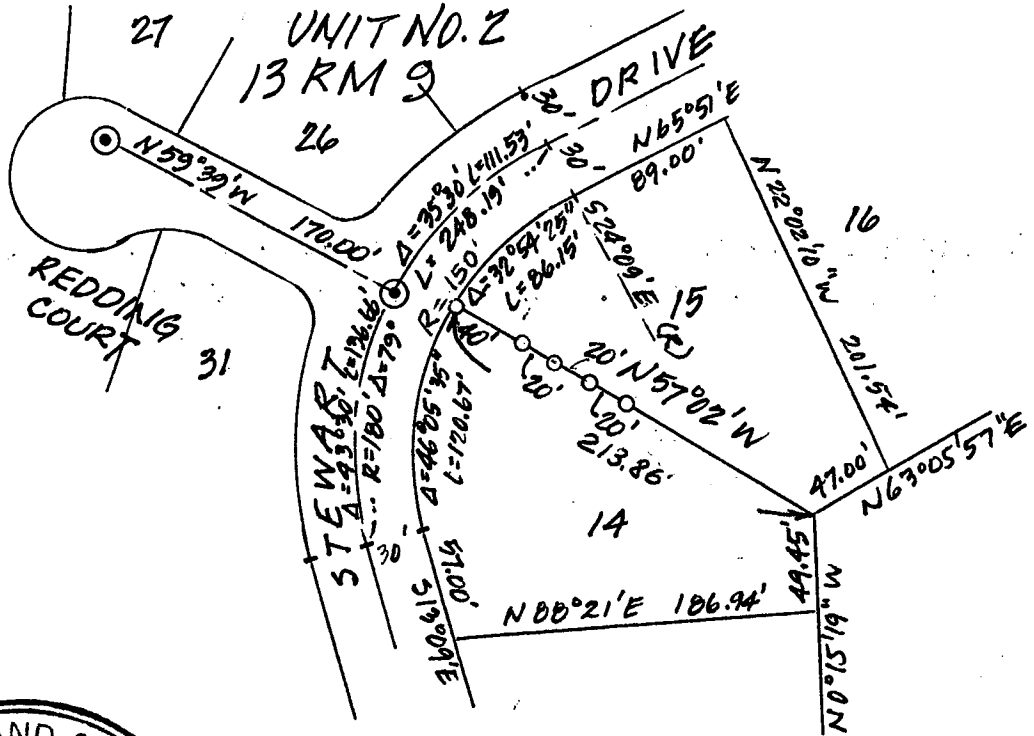

SCALE 1"=100'

LEGEND

- ⊙ FOUND STD. ST. MON.
 - SET 1/2" RE-BAR W/CAP
- L56234

MAP OF TIBURON KNOLLS
UNIT NO. 2
13 RM 9

SURVEY PLAT
LOTS 14 & 15, 13RM9
TIBURON, MARIN CO., CALIFORNIA
MARCH 2000 SCALE 1"=100'