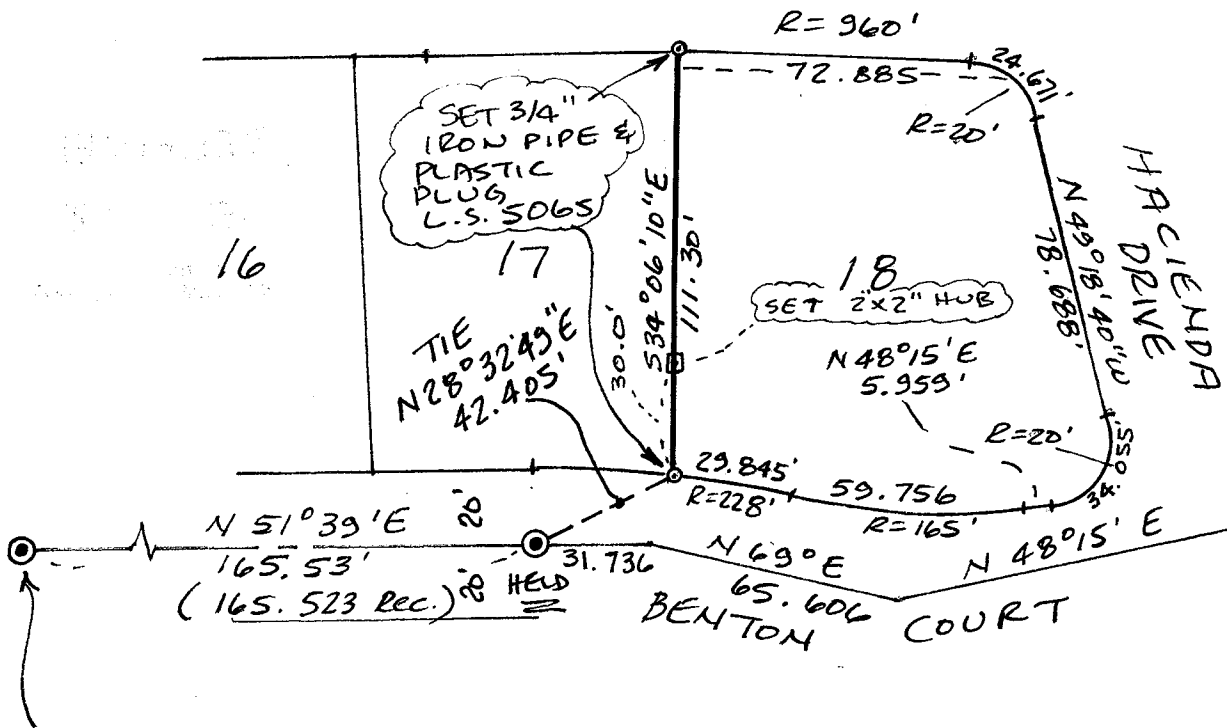

TRESTLE GLEN DRIVE

Fd. 1" I.P. Monument
WITH COPPER TAG
R.E. 3230
(TYPICAL)

SCALE: 1" = 50'