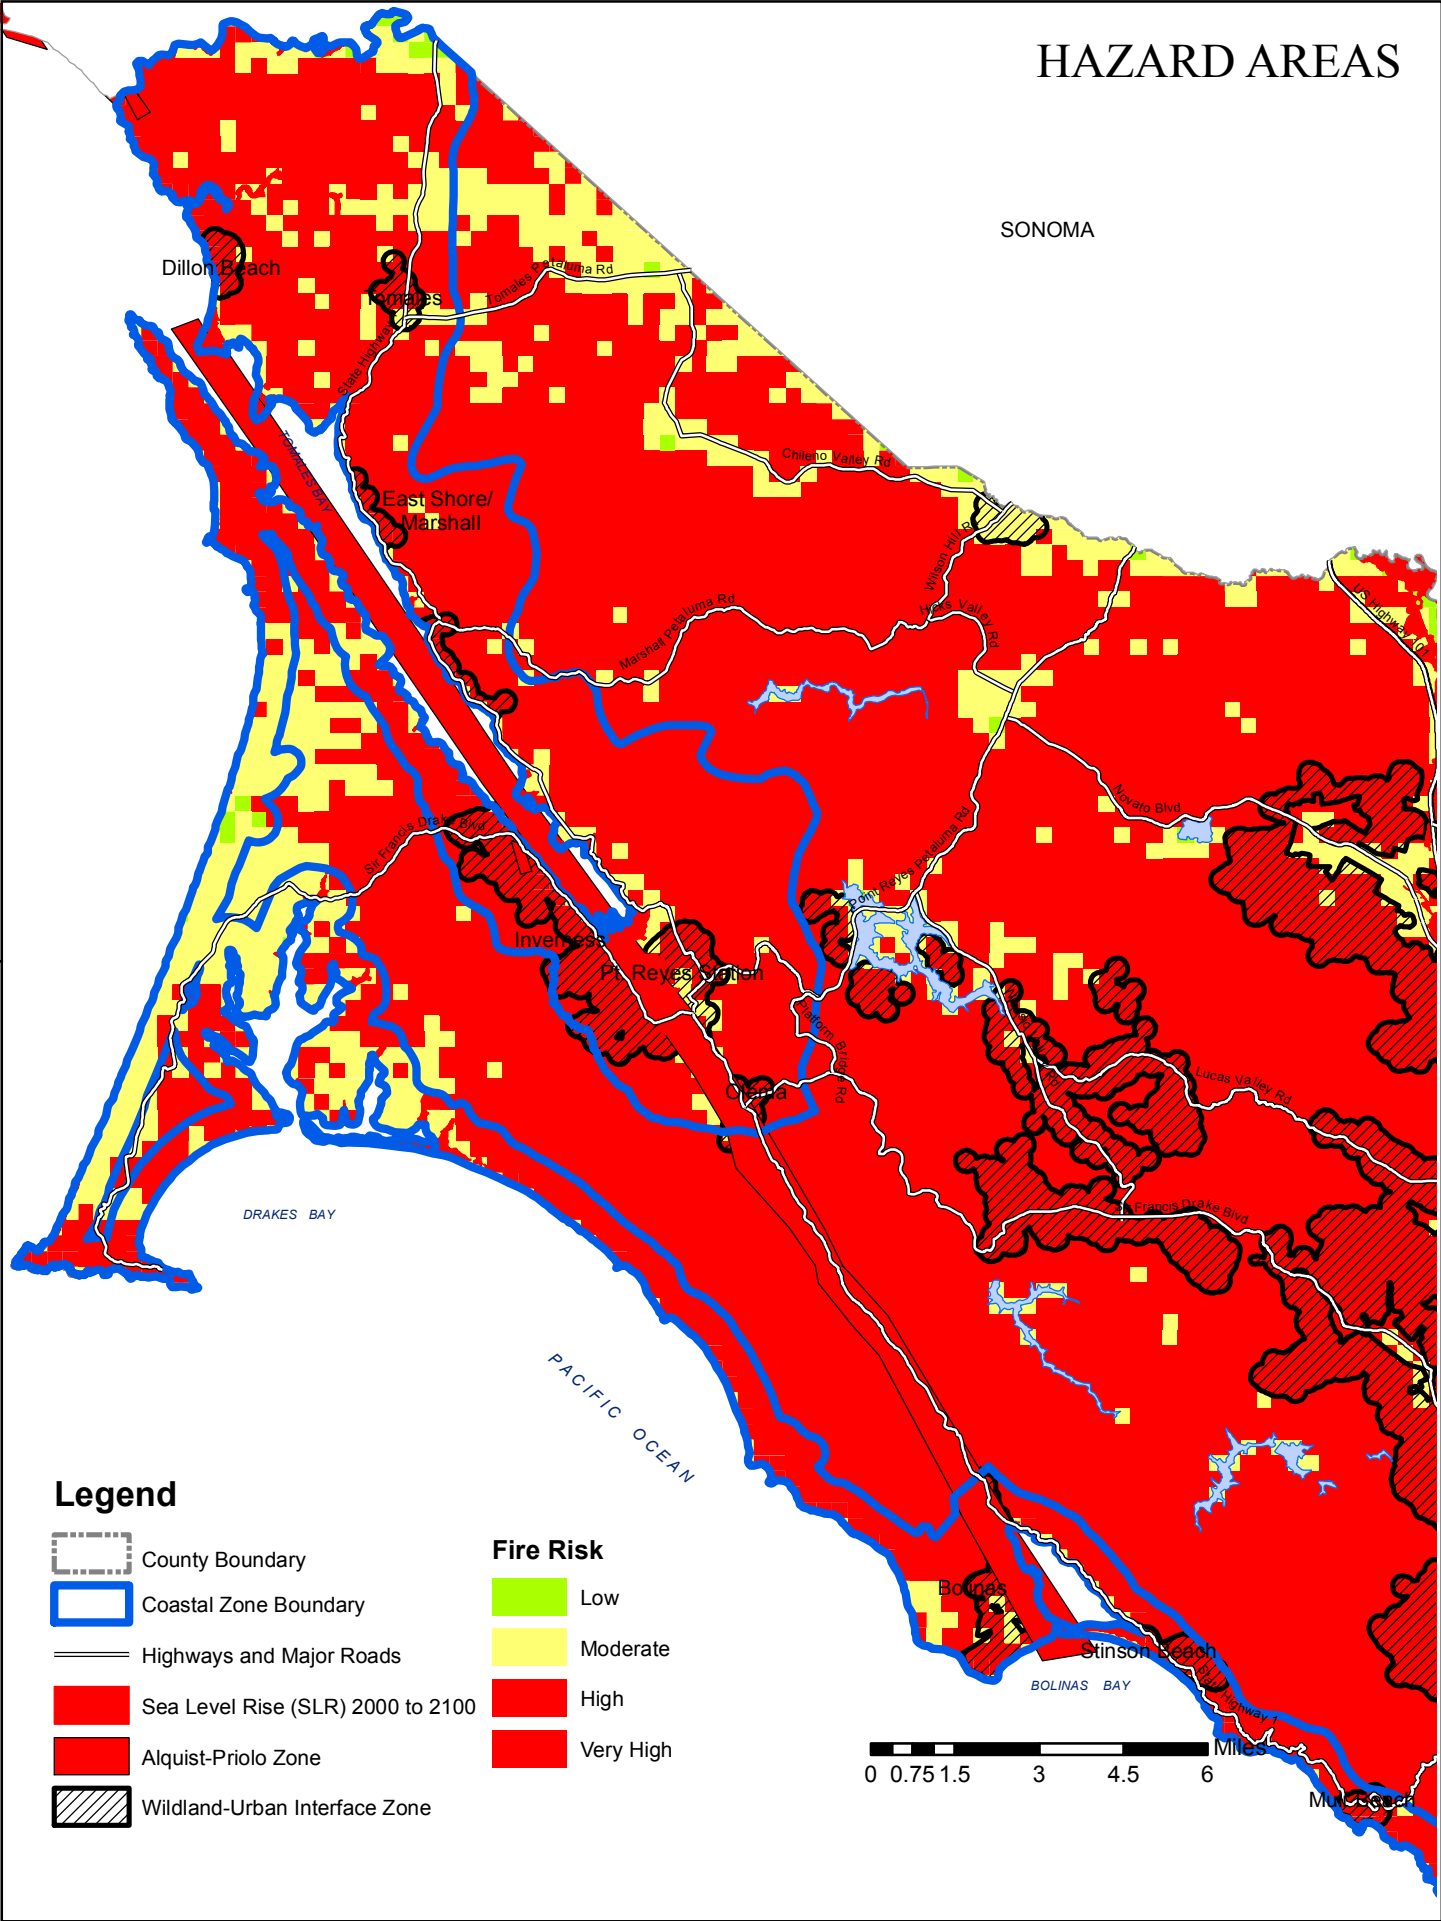

# HAZARD AREAS

SONOMA

## Legend

- County Boundary
  - Coastal Zone Boundary
  - Highways and Major Roads
  - Sea Level Rise (SLR) 2000 to 2100
  - Alquist-Priolo Zone
  - Wildland-Urban Interface Zone
- | Fire Risk |           |
|-----------|-----------|
|           | Low       |
|           | Moderate  |
|           | High      |
|           | Very High |