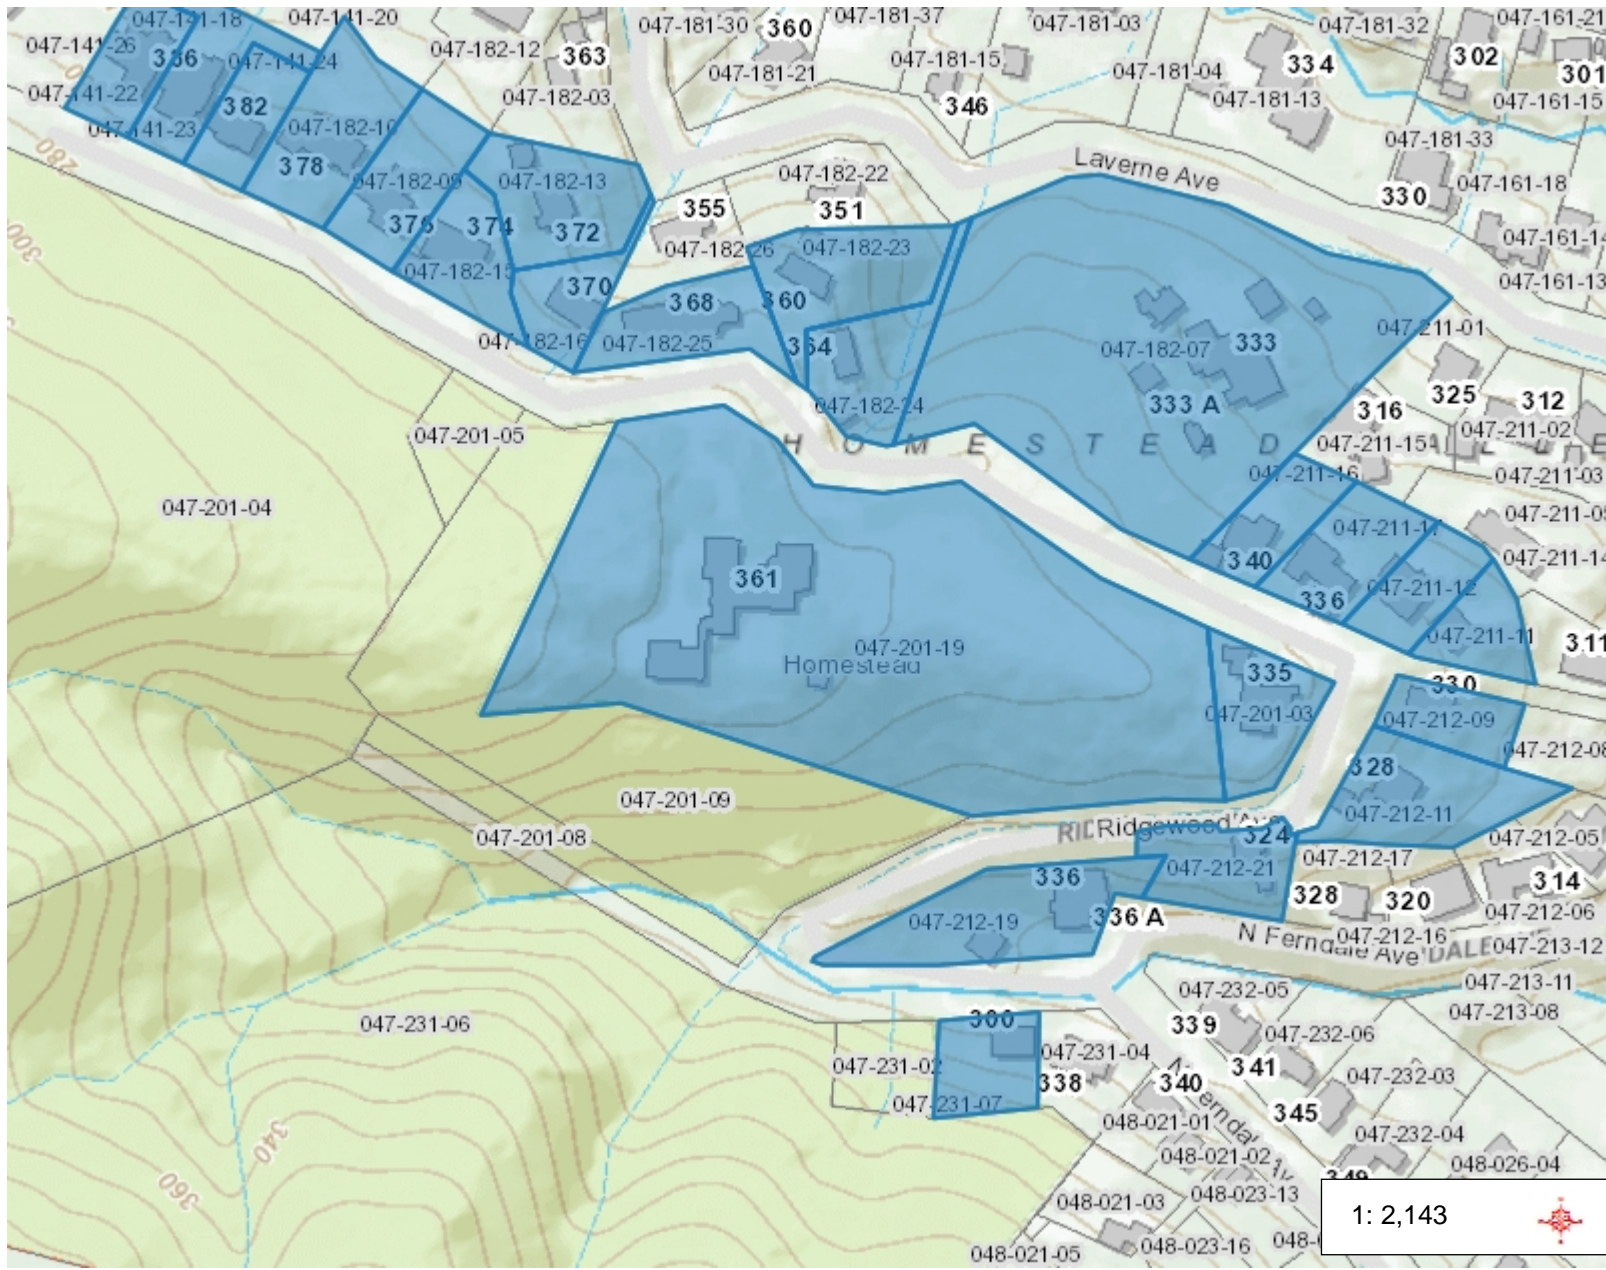

Exhibit A - Ridgewood Avenue Permanent Road Division

Legend

- Address
- Parcel Secured
- Condominium Common Area
- Mobile Home Pad
- City
- Community
- Marin County Legal Boundary
- Other Bay Area County

Notes

357.2 0 178.58 357.2 Feet

NAD_1983_HARN_StatePlane_California_III_FIPS_0403_Feet
© Latitude Geographics Group Ltd.

This map is a user generated static output from an Internet mapping site and is for reference only. Data layers that appear on this map may or may not be accurate, current, or otherwise reliable.

THIS MAP IS NOT TO BE USED FOR NAVIGATION