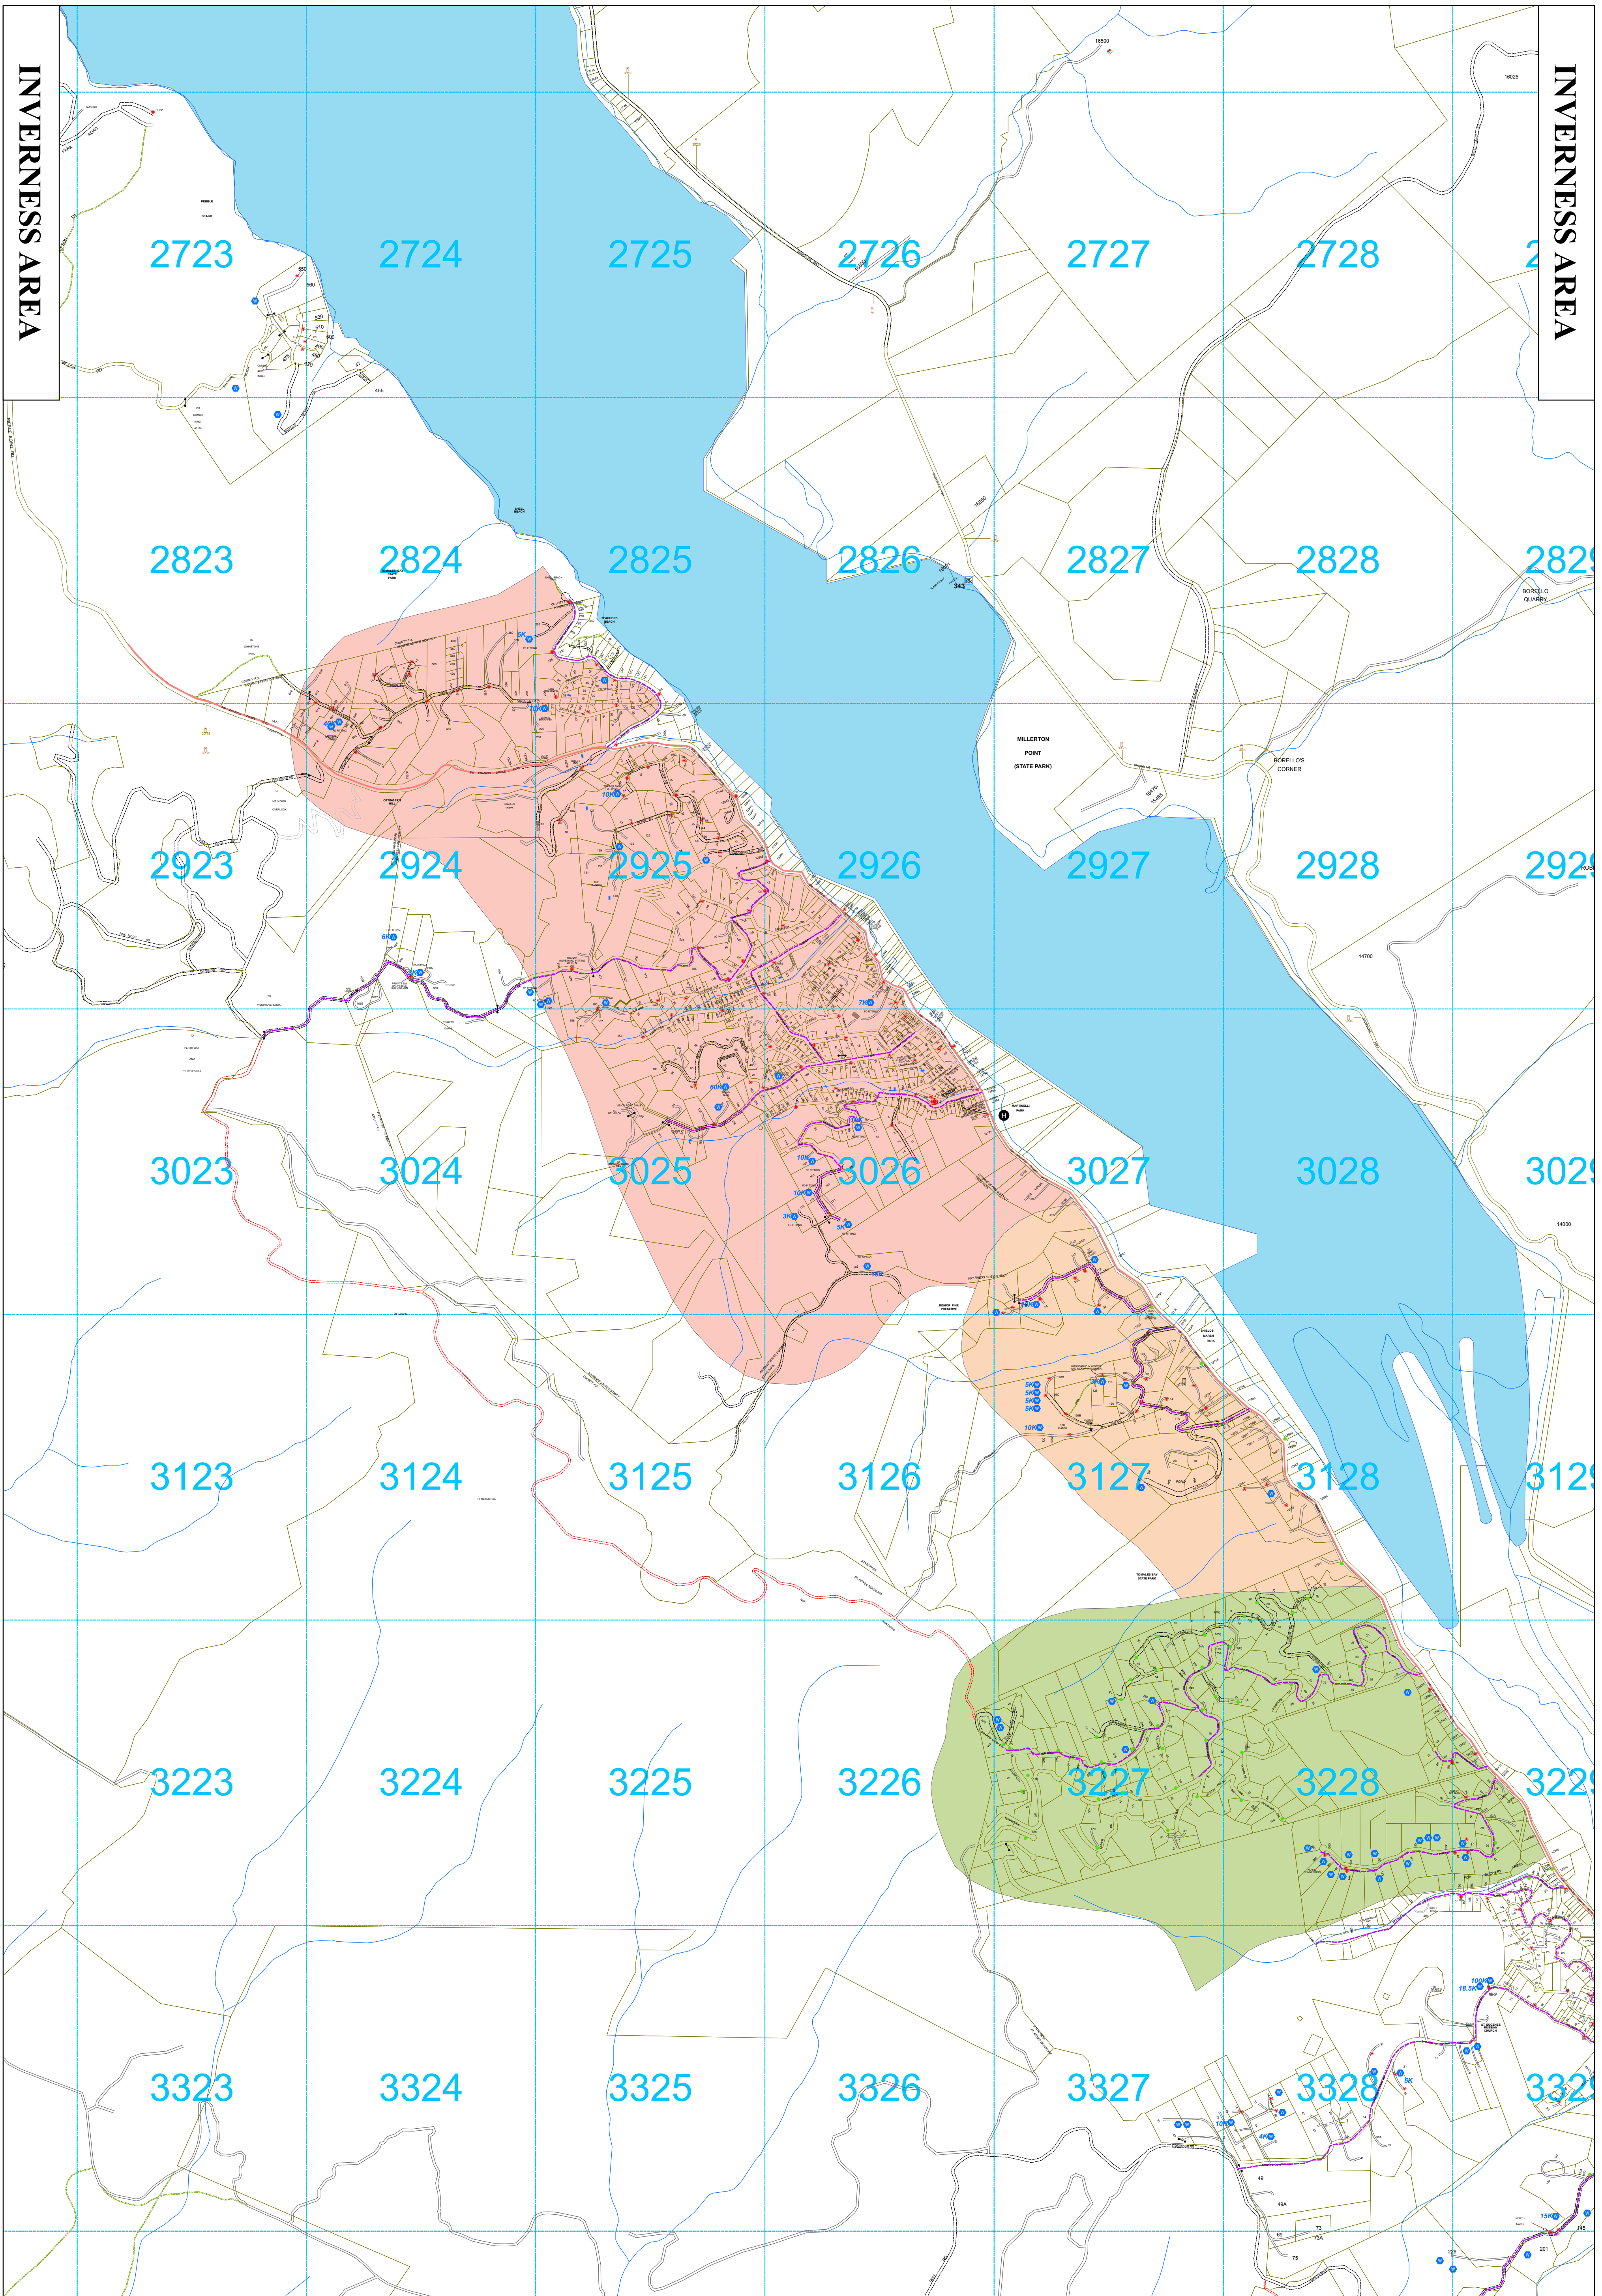

INVERNESS AREA

INVERNESS AREA

STRUCTURE DEFENSE ZONES

- DRAKES VIEW
- DREAMFARM
- INVERNESS

INVERNESS AREA MARIN MUTUAL THREAT ZONE PLAN

0 500 1,000 Feet

EVACUATION ROUTES — PRIMARY - - - SECONDARY