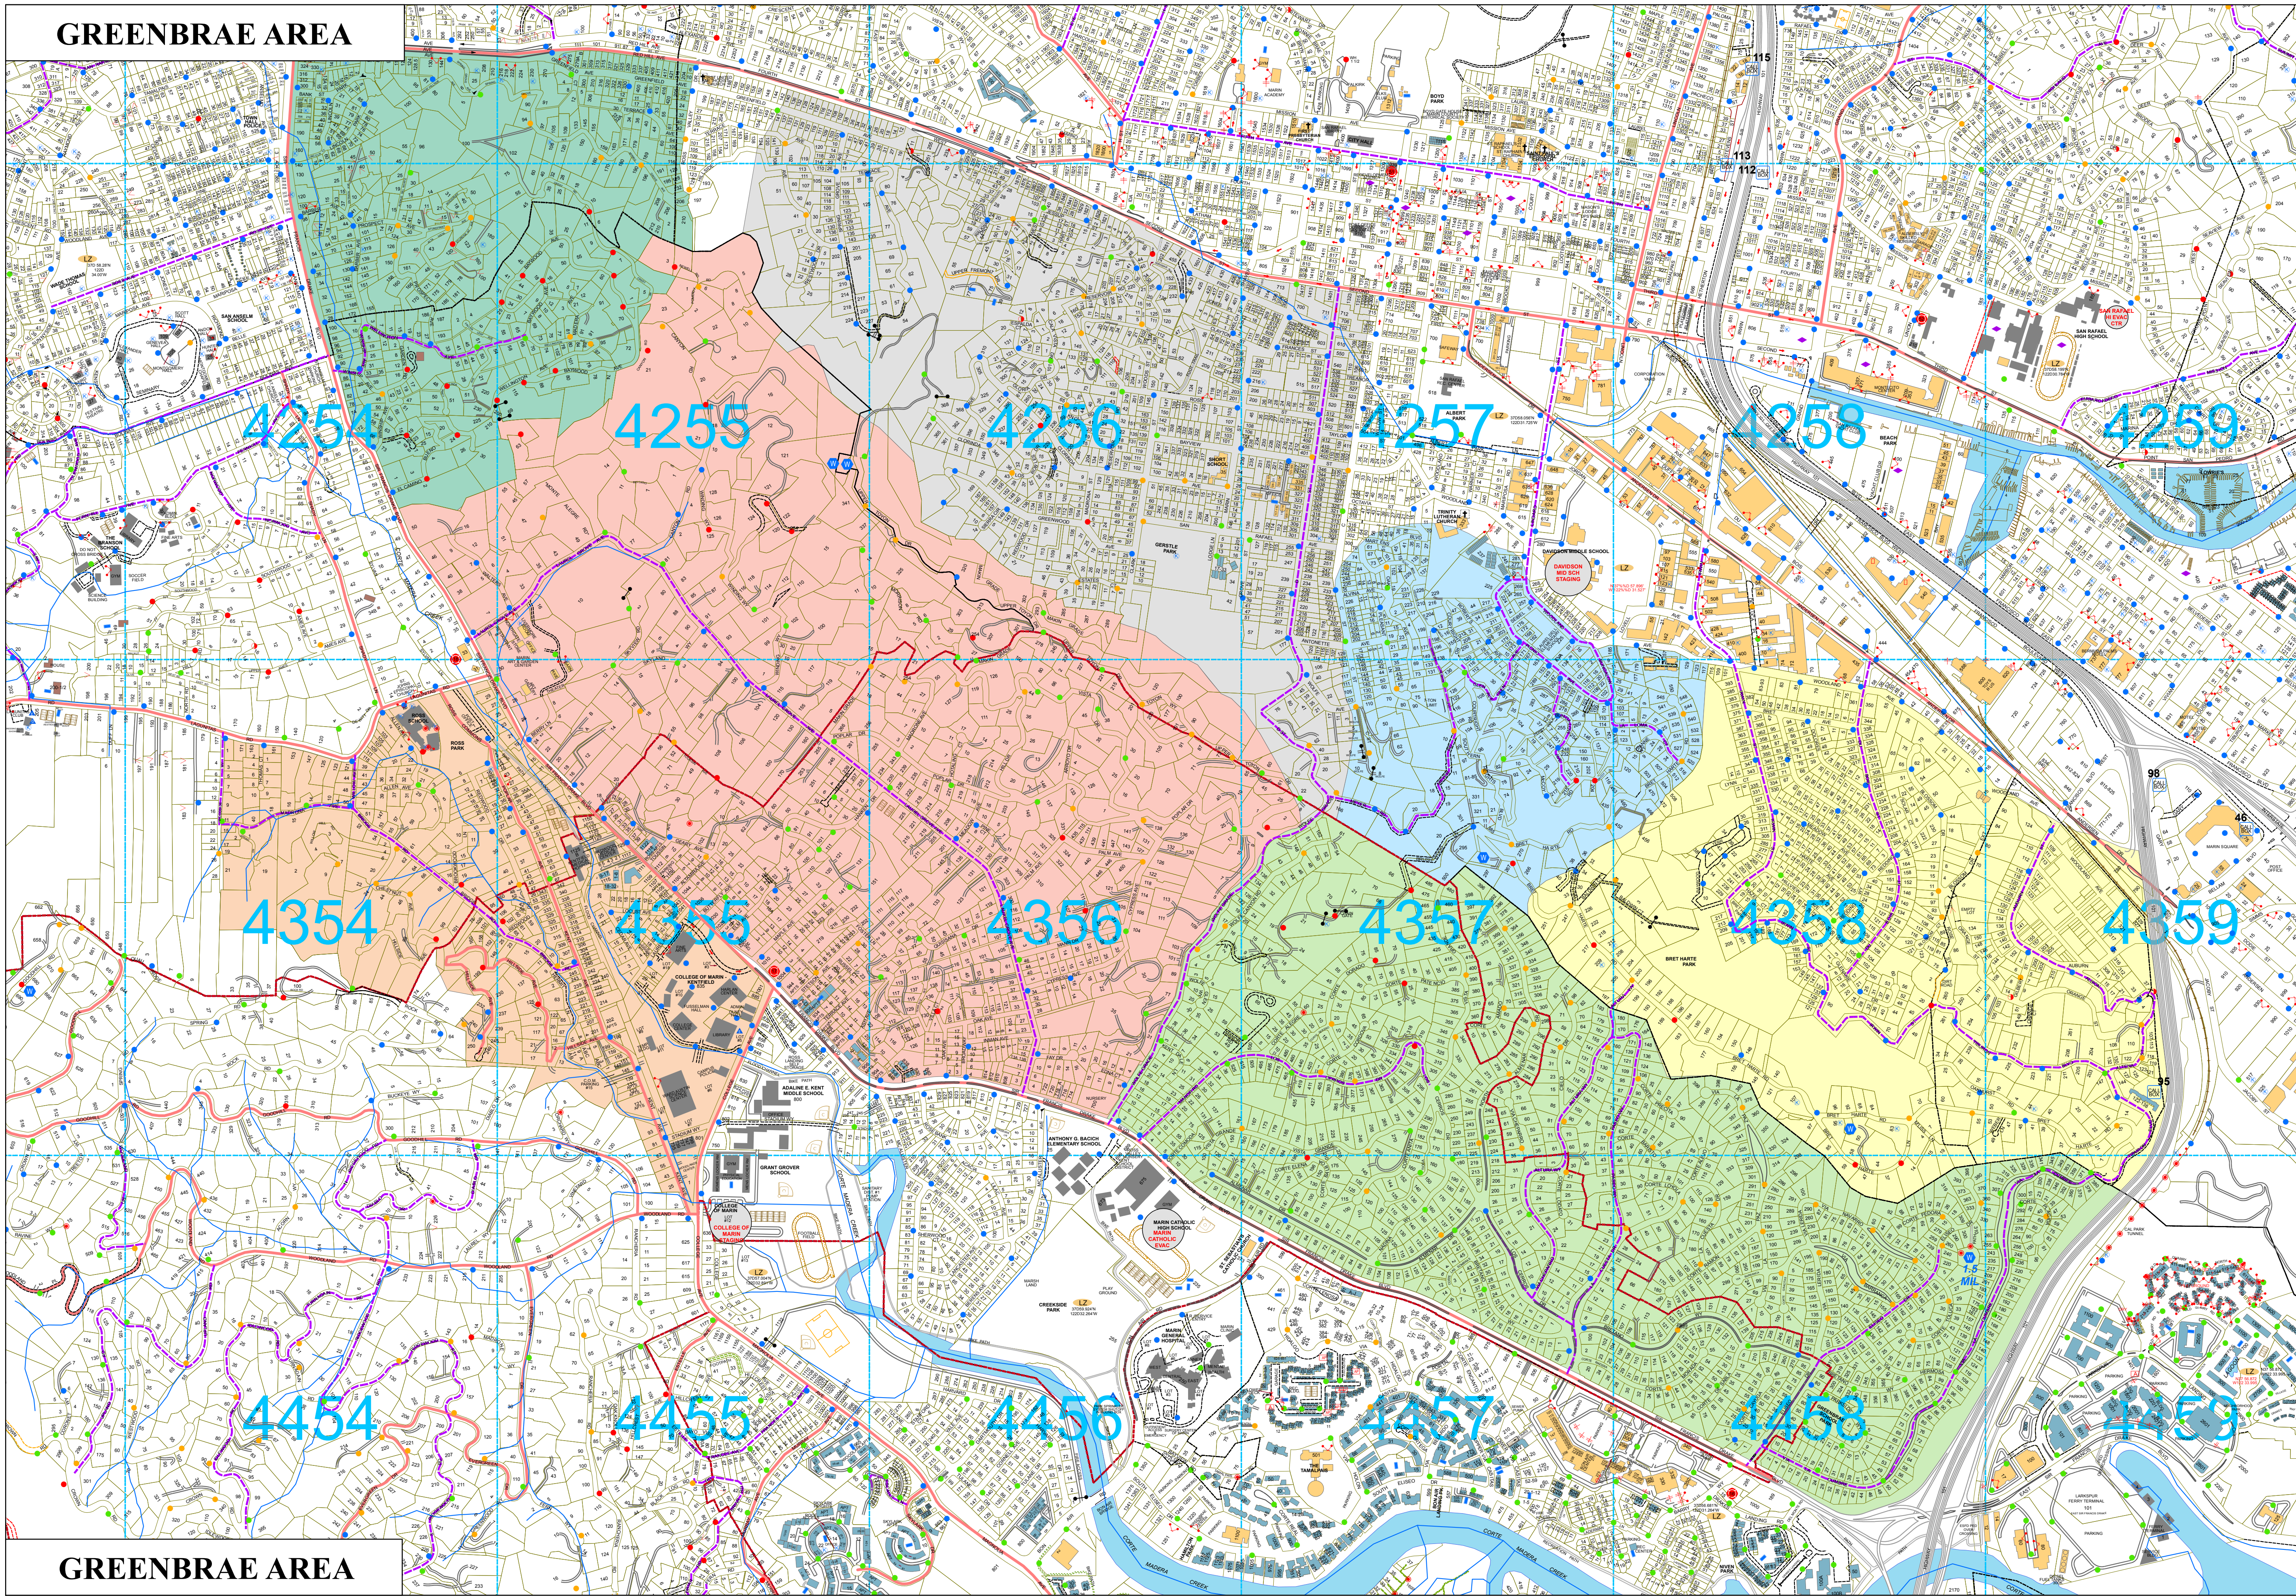

GREENBRAE AREA

GREENBRAE AREA

# GREENBRAE AREA MARIN MUTUAL THREAT ZONE PLAN

**STRUCTURE DEFENSE ZONES**

- BRET HARTE
- GREENBRAE
- KENT
- KENTFIELD
- SOUTHERN HEIGHTS
- TOYON\_GERSTLE
- WELLINGTON

**EVACUATION ROUTES**

- PRIMARY
- SECONDARY

N  
W — E  
S

0      500      1,000  
Feet

Version 6 : October, 2018  
**LYNX TECHNOLOGIES**  
DIGITAL MAPPING CONSULTANTS