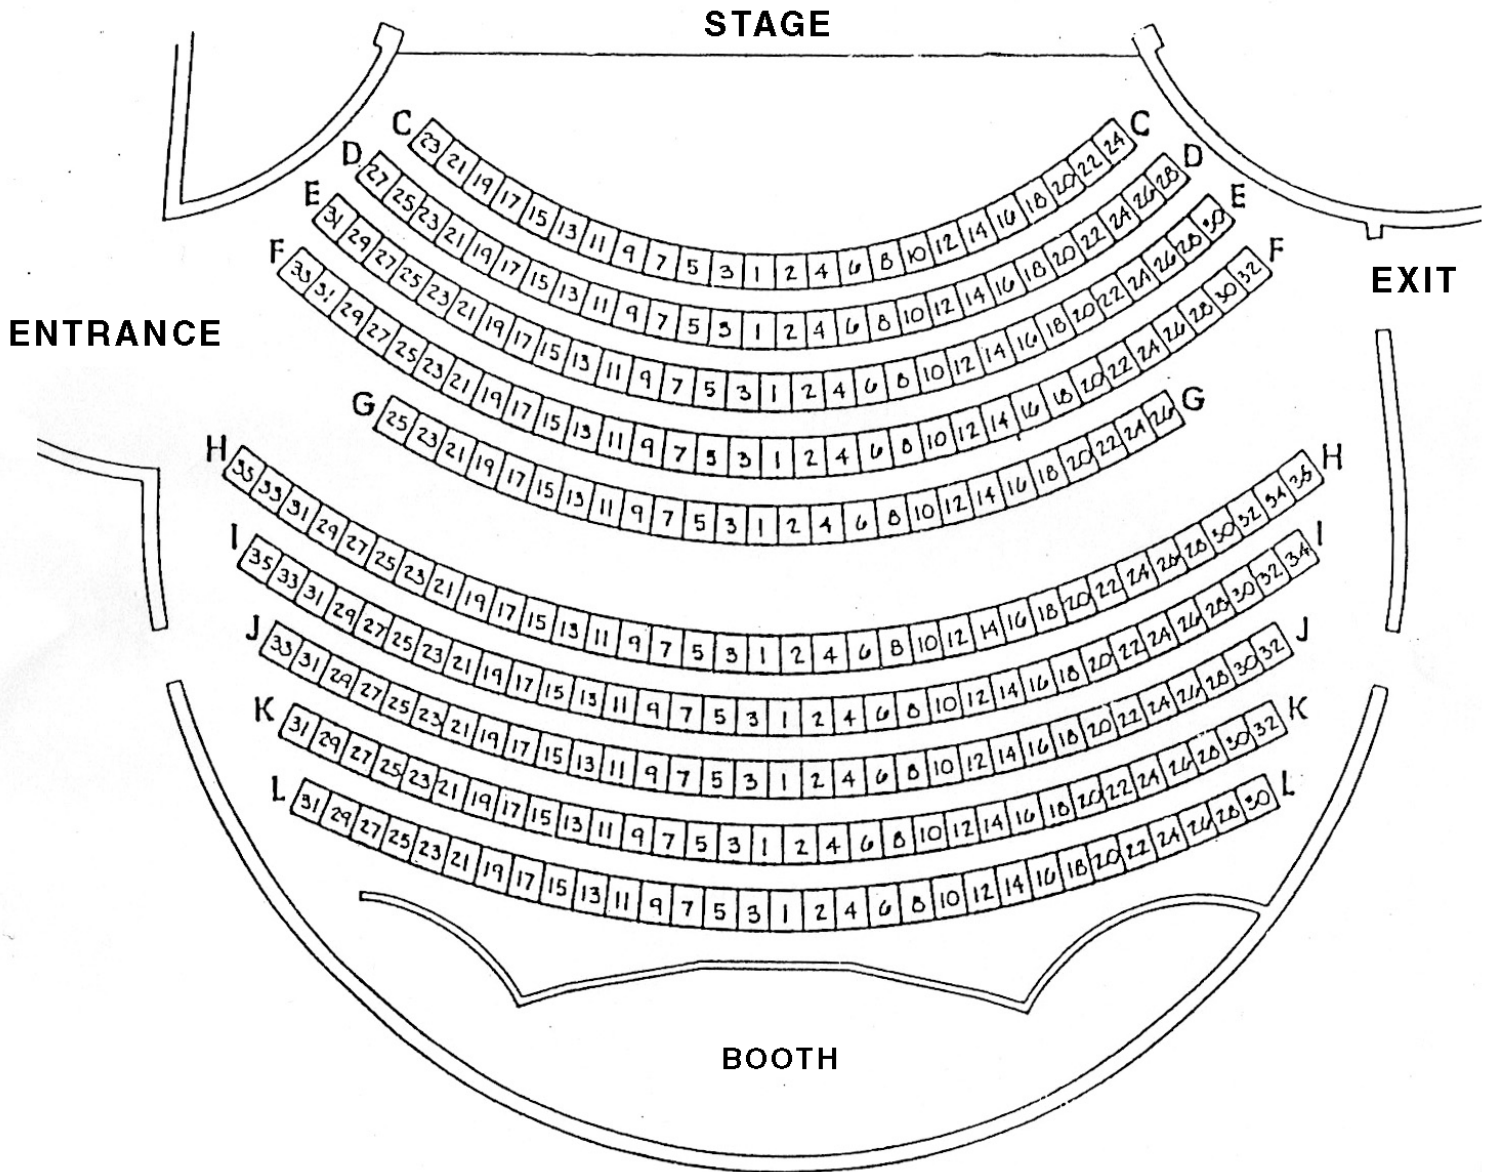

# SHOWCASE THEATER

Fixed seats	303
Wheel chair spaces	6
Companion seats	6
Total seating capacity	315