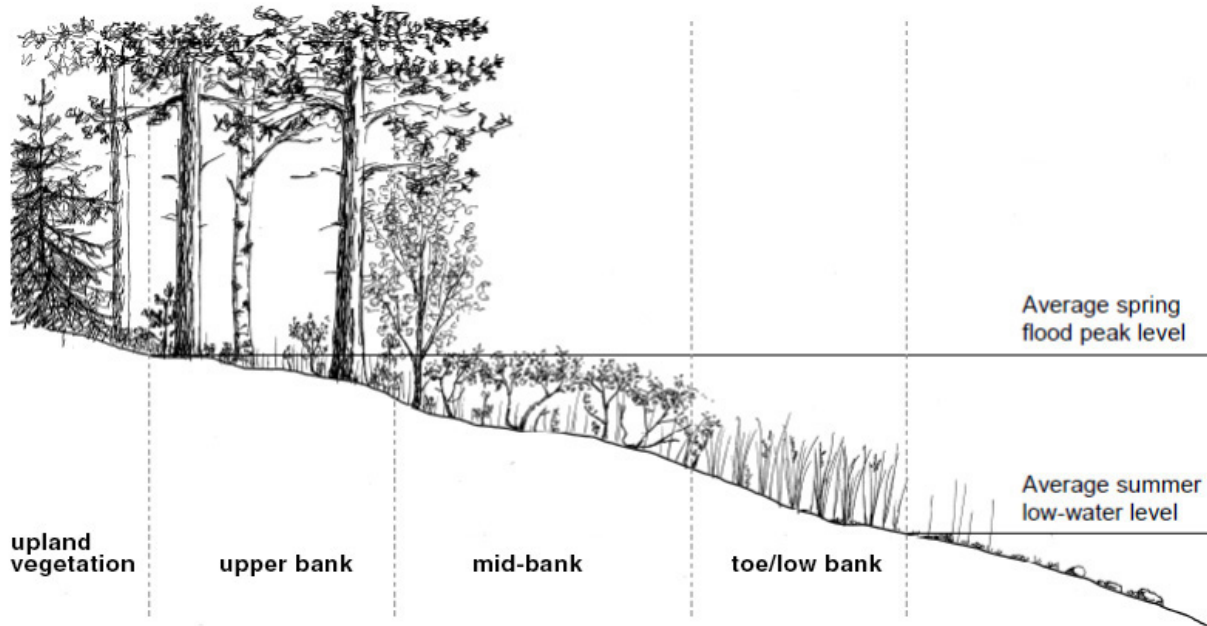

NATIVE PLANTS FOR RIPARIAN HABITATS

If you have a stream on your property, or a low, boggy patch, riparian plants are for you. Riparian areas are often cool and shady with large trees, numerous understory shrubs, perennial plants, and rushes by the water's edge. These plants are not drought tolerant, in fact, most will tolerate some degree of soggy conditions. The lower on the bank it is listed as growing, the more inundation the species can withstand.