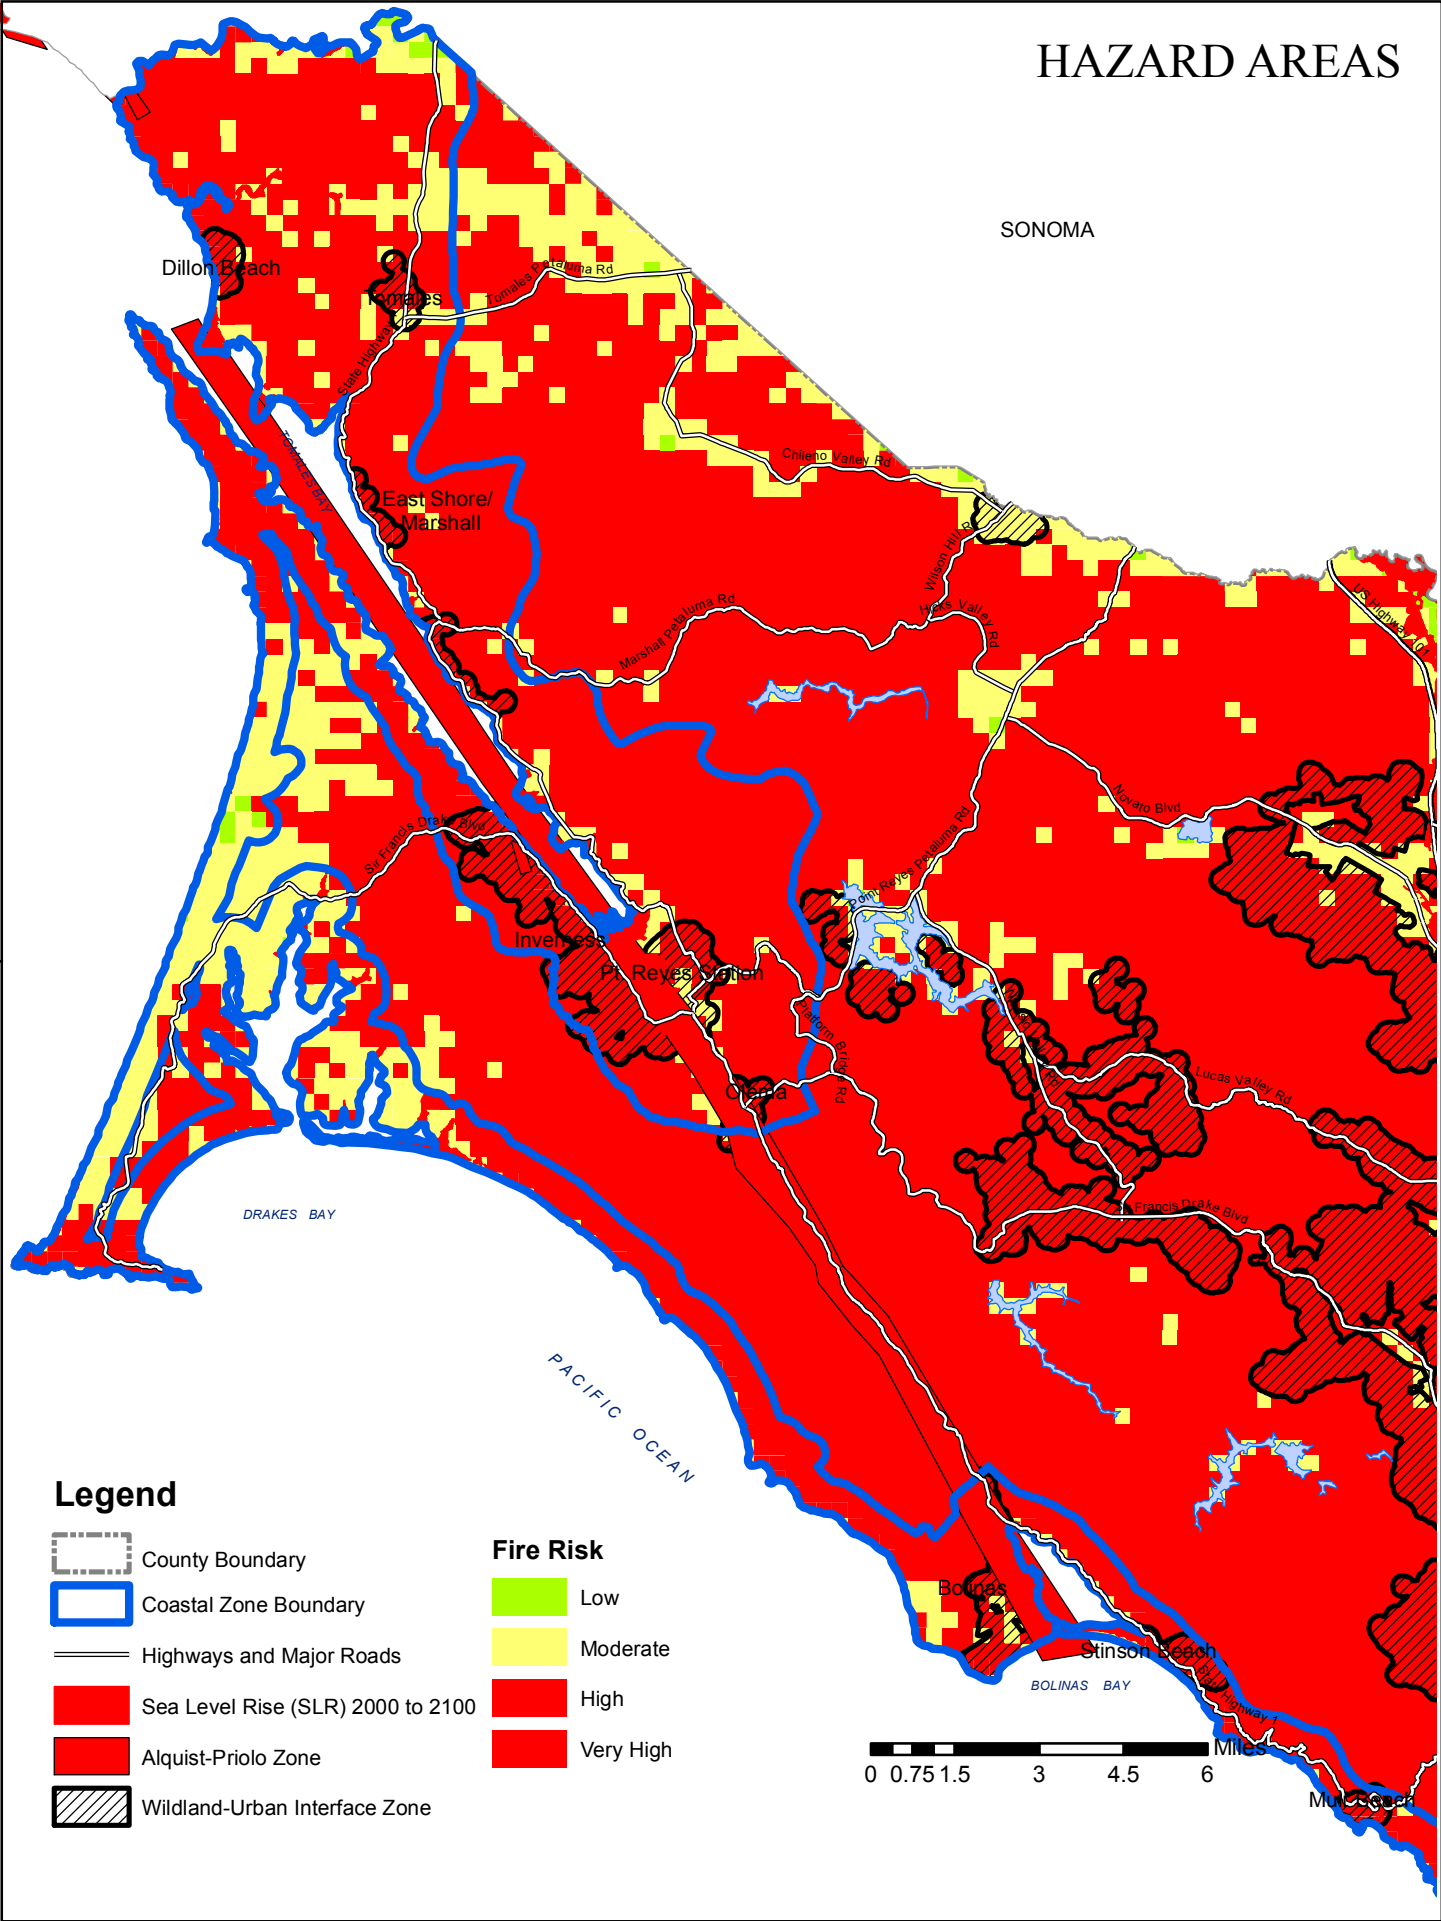

HAZARD AREAS

SONOMA

Legend

-  County Boundary
-  Coastal Zone Boundary
-  Highways and Major Roads
-  Sea Level Rise (SLR) 2000 to 2100
-  Alquist-Priolo Zone
-  Wildland-Urban Interface Zone

- Fire Risk**
-  Low
 -  Moderate
 -  High
 -  Very High

Miles