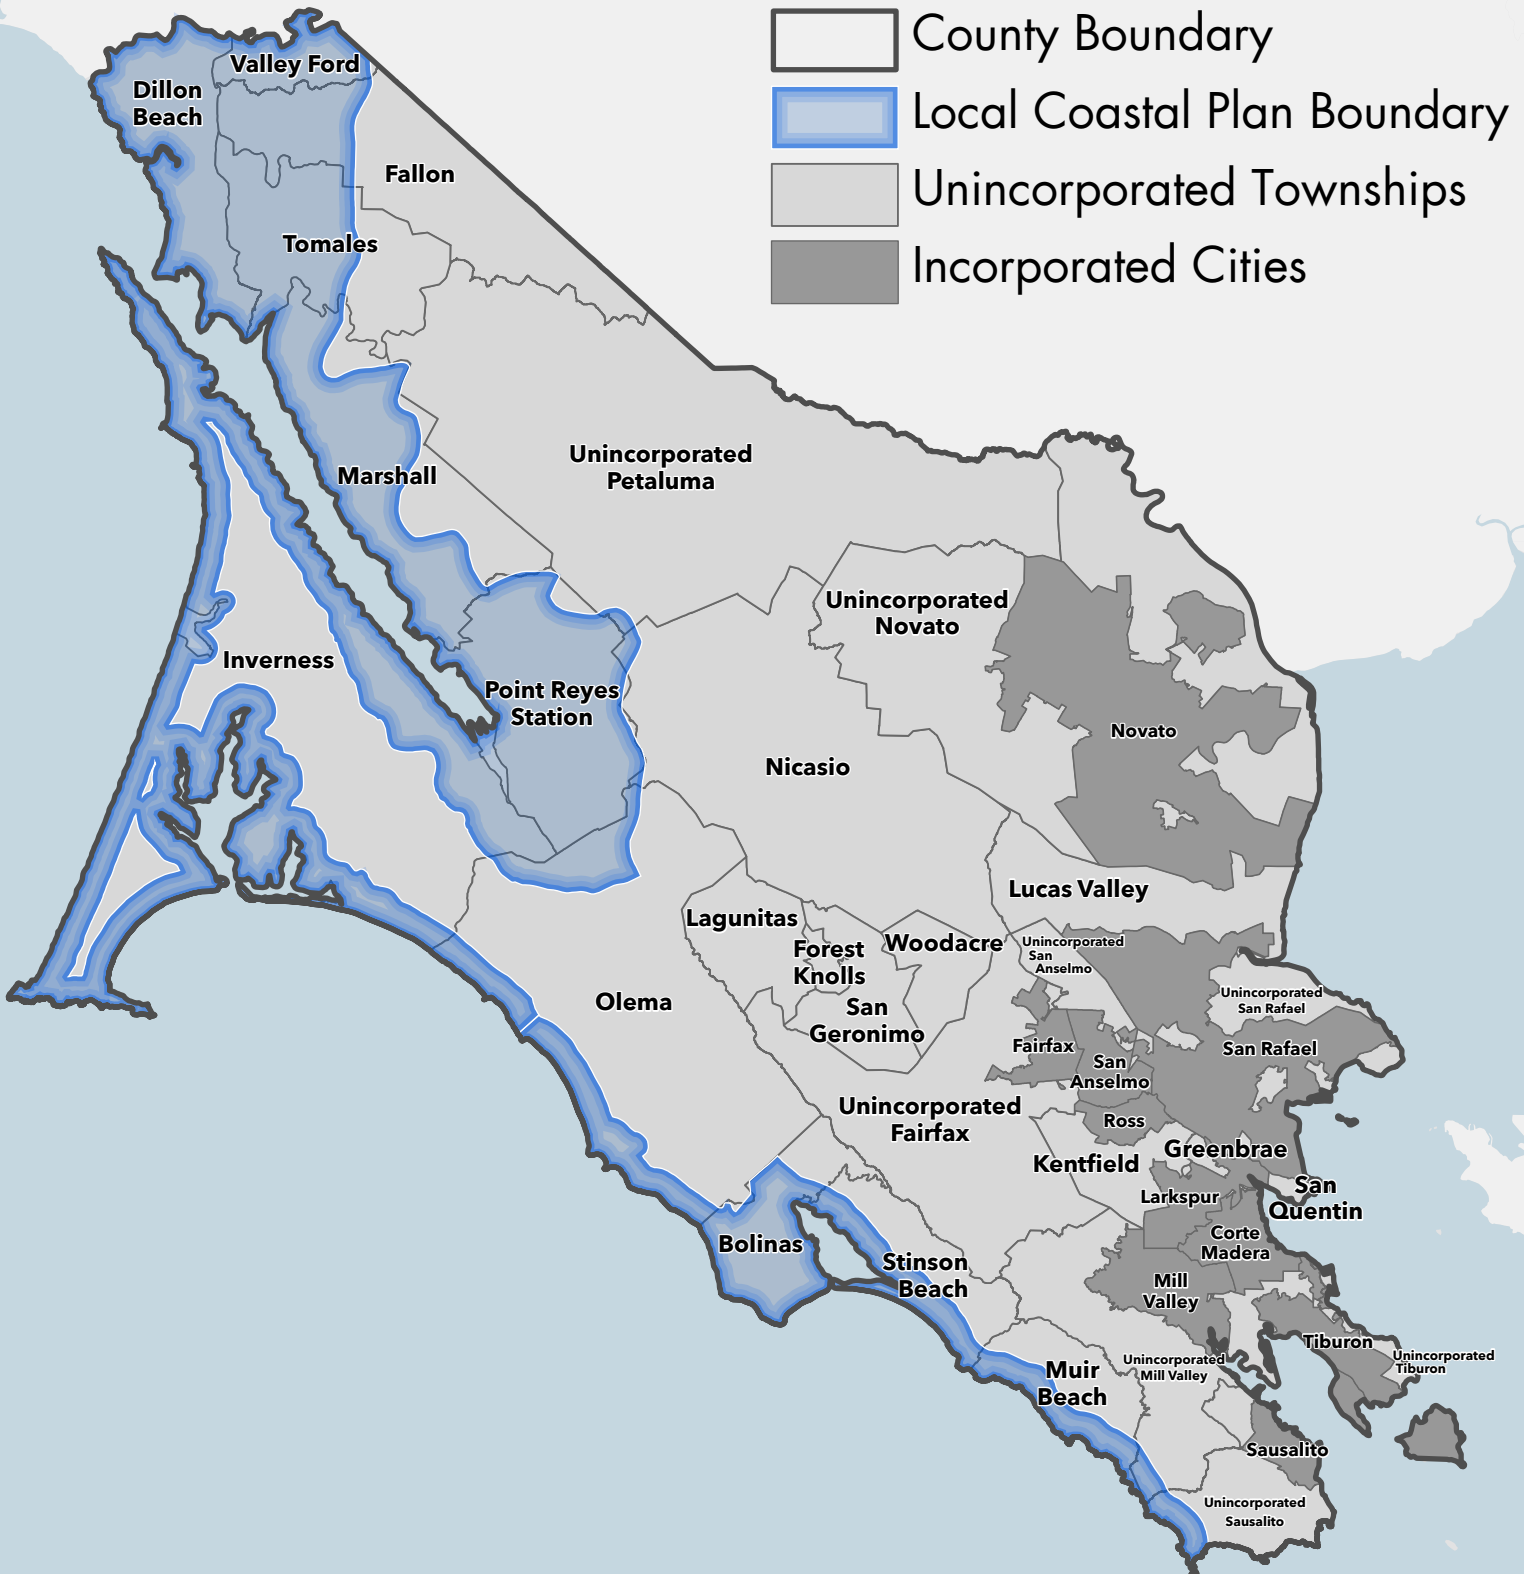

# Unincorporated Townships of Marin County

0 4 8 Miles

This map is representational only. Data are not survey accurate.