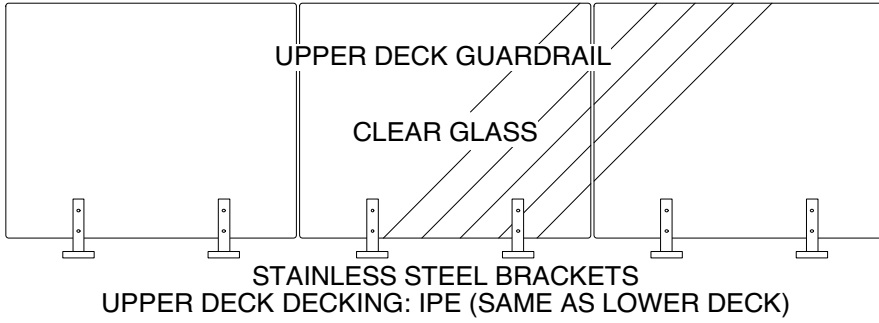

ISMAILER RESIDENCE
 42 TOPSIDE WAY, MILL VALLEY, CA 94941
 AP# 043-122-18

MATERIALS, COLORS & DETAILS

STAINLESS STEEL

STAINLESS STEEL CABLES

ALL STEEL TO BE PAINTED BLACK

STEEL BLACK

FASCIAS TO BE PAINTED BROWN

FASCIA BROWN

(N) FIRE PIT

EXISTING ELEMENTS

HOUSE SIDING:
 (E) PAINT COLOR
 NO CHANGE

SIDING BROWN

HOUSE EXTERIOR TRIM:
 (E) PAINT COLOR
 NO CHANGE

TRIM WHITE

(N) HEAT STRIPS