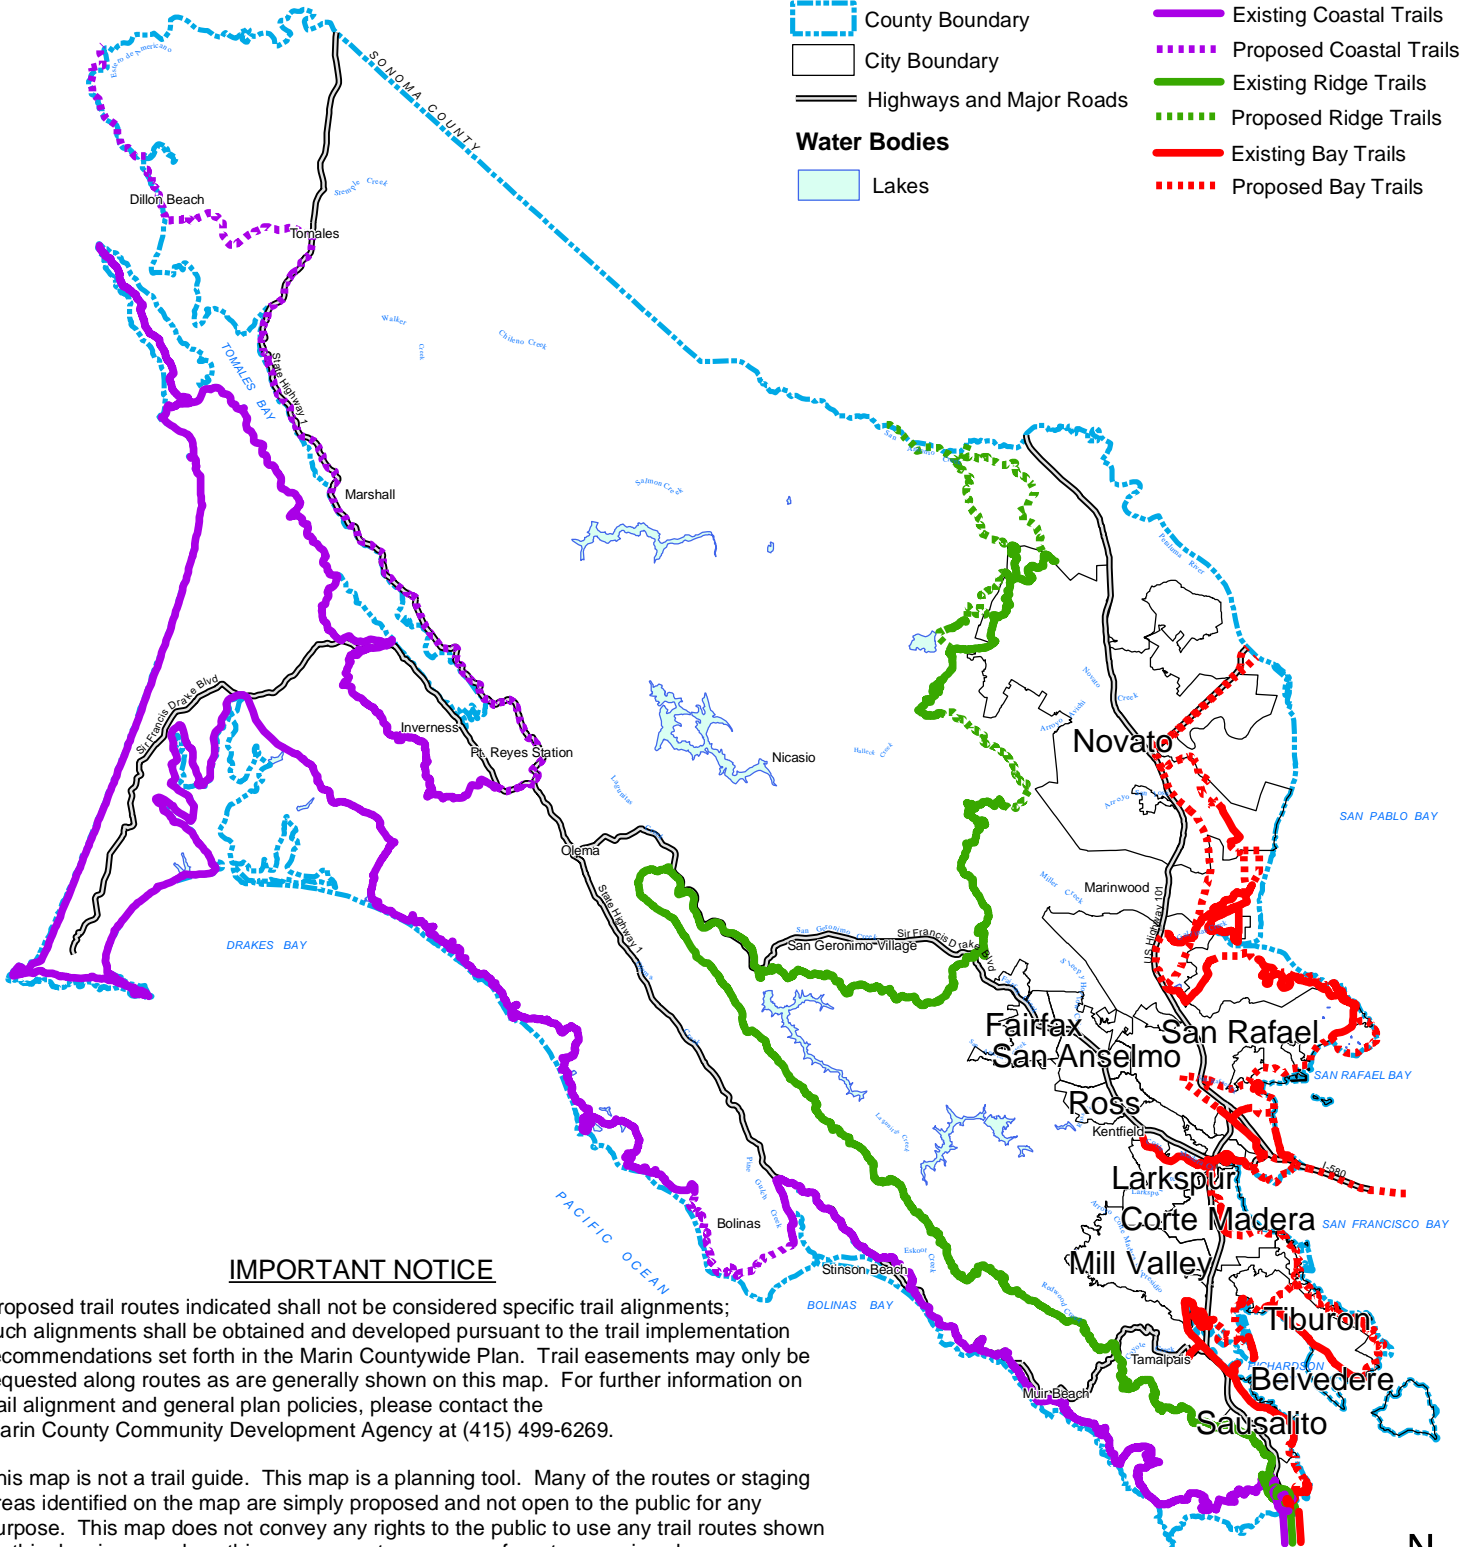

MAP 2-18 COASTAL, RIDGE AND BAY TRAILS

Legend

-  County Boundary
-  City Boundary
-  Highways and Major Roads

Water Bodies

-  Lakes

Trails

-  Existing Coastal Trails
-  Proposed Coastal Trails
-  Existing Ridge Trails
-  Proposed Ridge Trails
-  Existing Bay Trails
-  Proposed Bay Trails

IMPORTANT NOTICE

Proposed trail routes indicated shall not be considered specific trail alignments; such alignments shall be obtained and developed pursuant to the trail implementation recommendations set forth in the Marin Countywide Plan. Trail easements may only be requested along routes as are generally shown on this map. For further information on trail alignment and general plan policies, please contact the Marin County Community Development Agency at (415) 499-6269.

This map is not a trail guide. This map is a planning tool. Many of the routes or staging areas identified on the map are simply proposed and not open to the public for any purpose. This map does not convey any rights to the public to use any trail routes shown on this drawing; nor does this map exempt any person from trespassing charges. For copies of maps about existing trails that are available for public use, contact the Marin County Department of Parks and Open Space at (415) 499-6387.

Note: For questions or comments on these State and Regional trails, please contact the appropriate agency.

THIS MAP WAS DEVELOPED FOR GENERAL PLAN PURPOSES. THE COUNTY OF MARIN IS NOT RESPONSIBLE OR LIABLE FOR USE OF THIS MAP BEYOND ITS INTENDED PURPOSE.