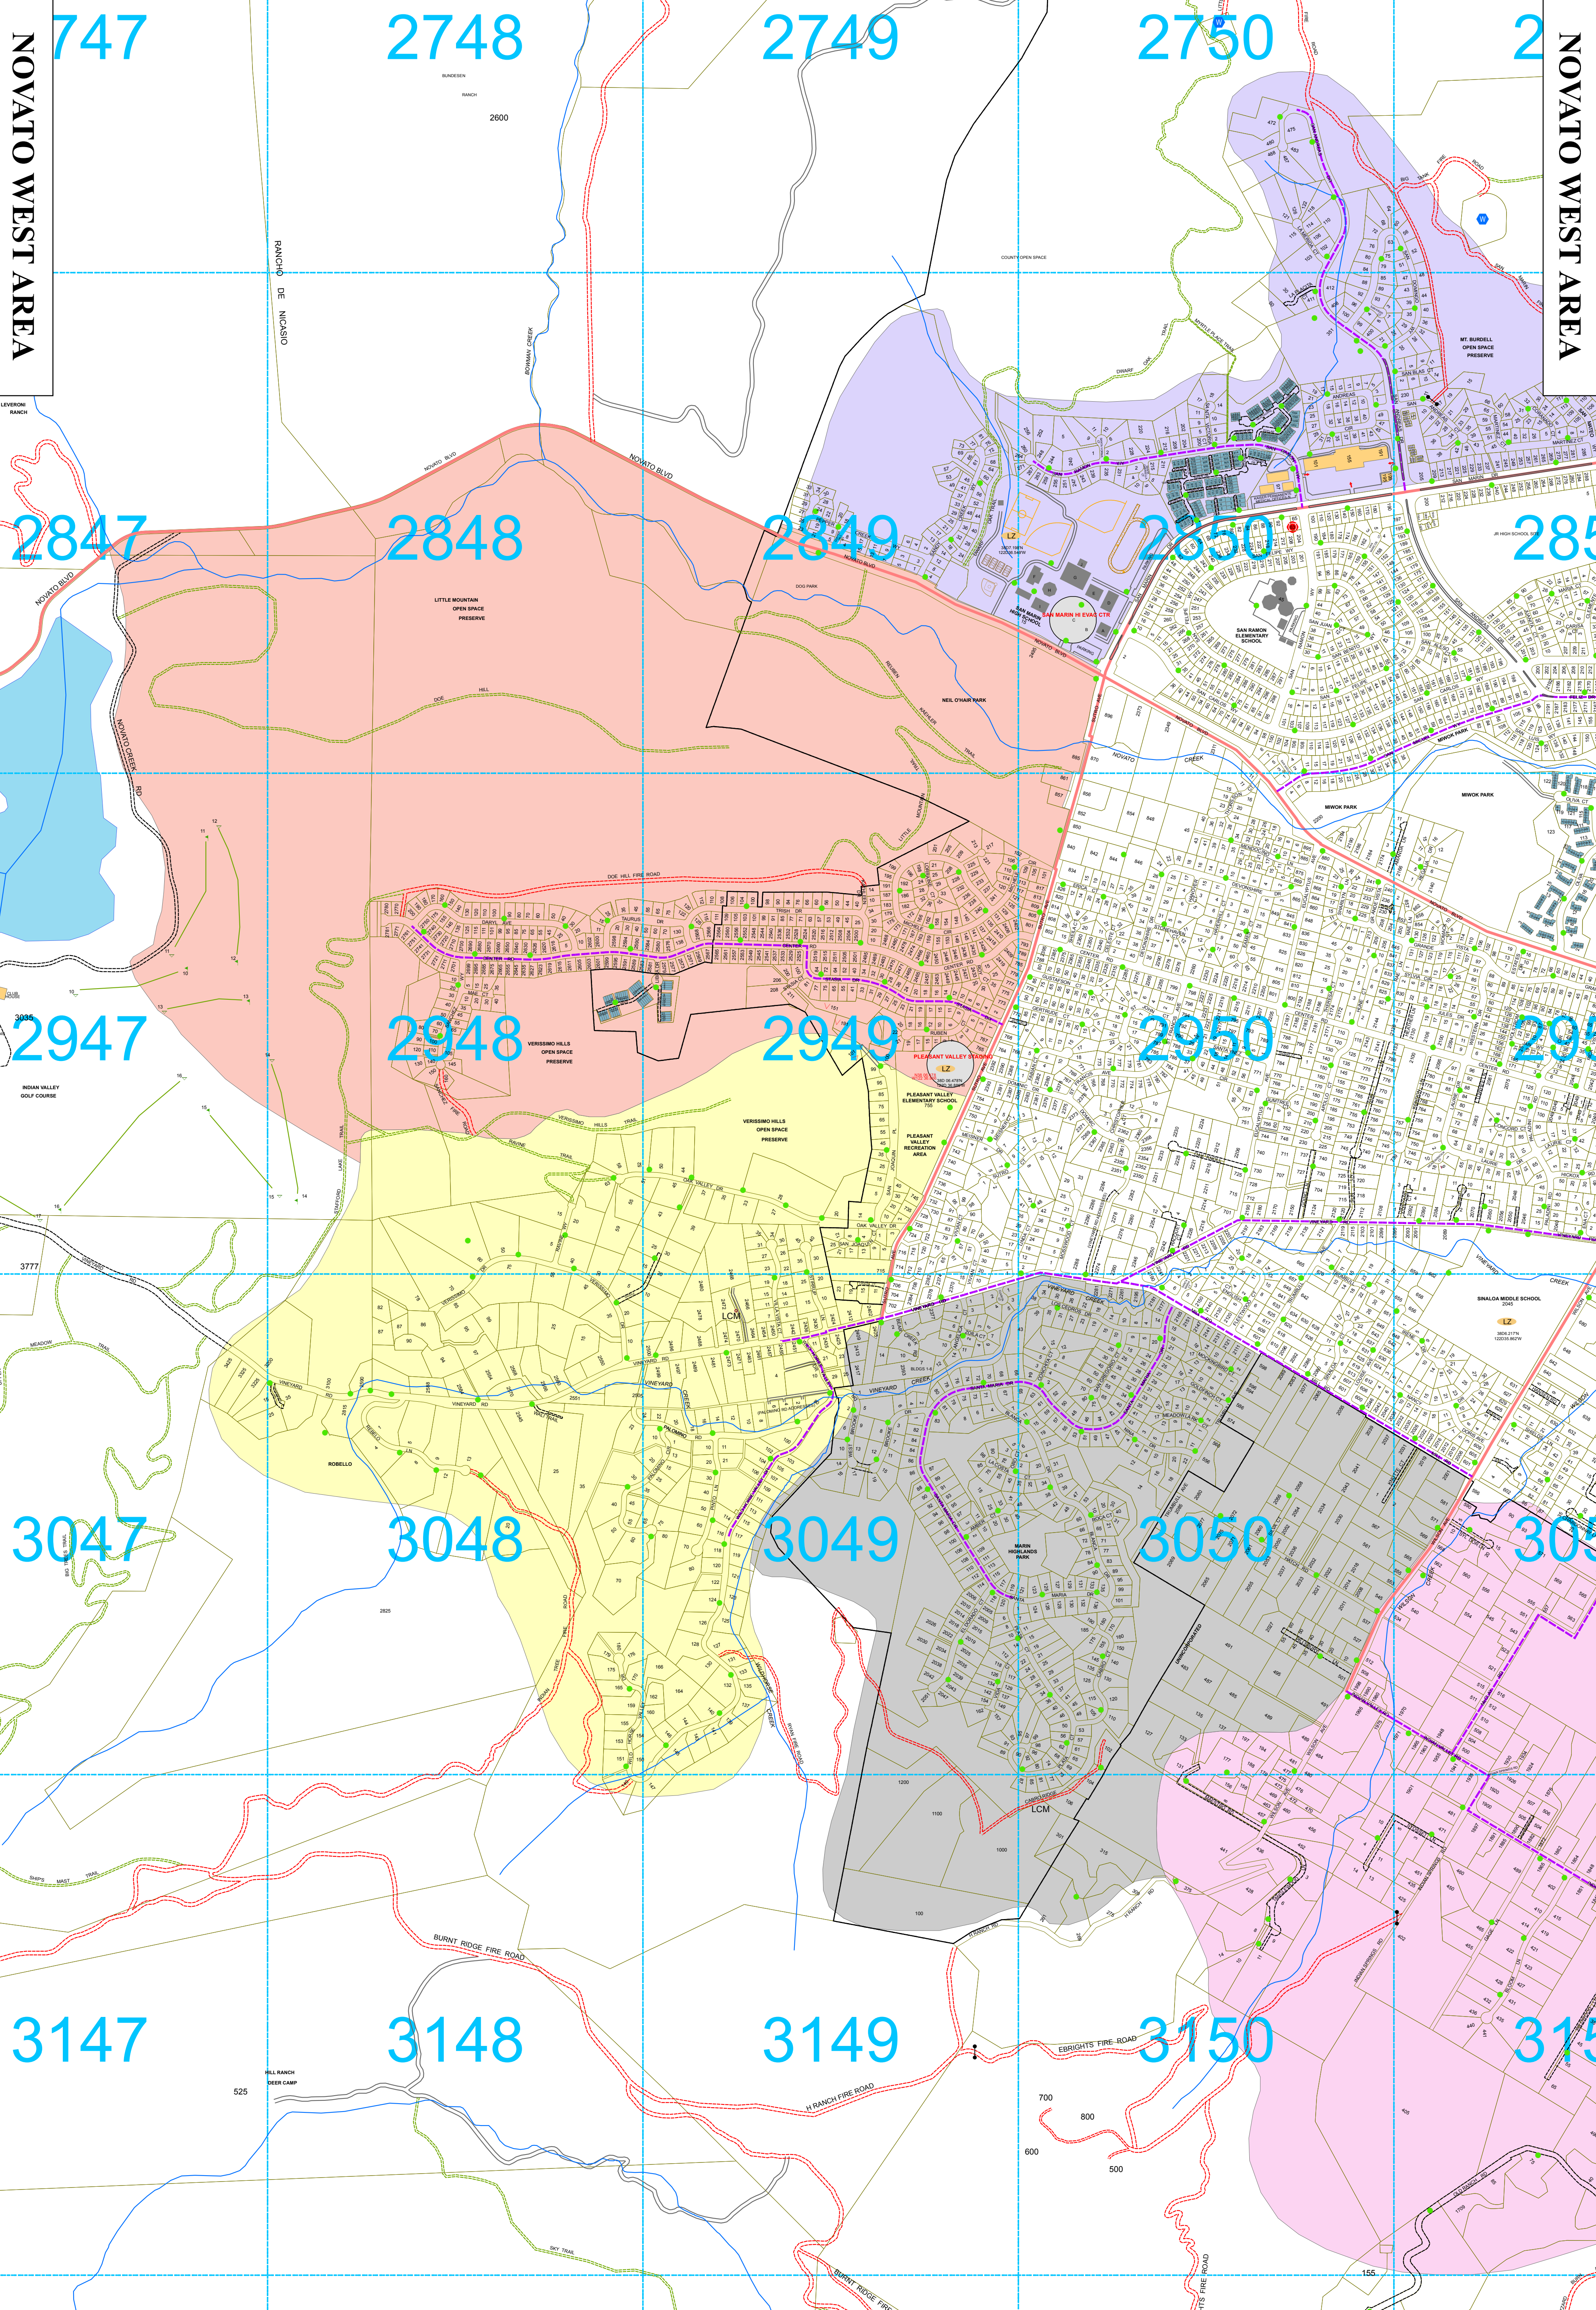

NOVATO WEST AREA

NOVATO WEST AREA

STRUCTURE DEFENSE ZONES

- INDIAN VALLEY
- LITTLE MOUNTAIN
- SAN MARIN
- WILD HORSE VALLEY
- WILSON

NOVATO WEST AREA MARIN MUTUAL THREAT ZONE PLAN

EVACUATION ROUTES — PRIMARY — SECONDARY