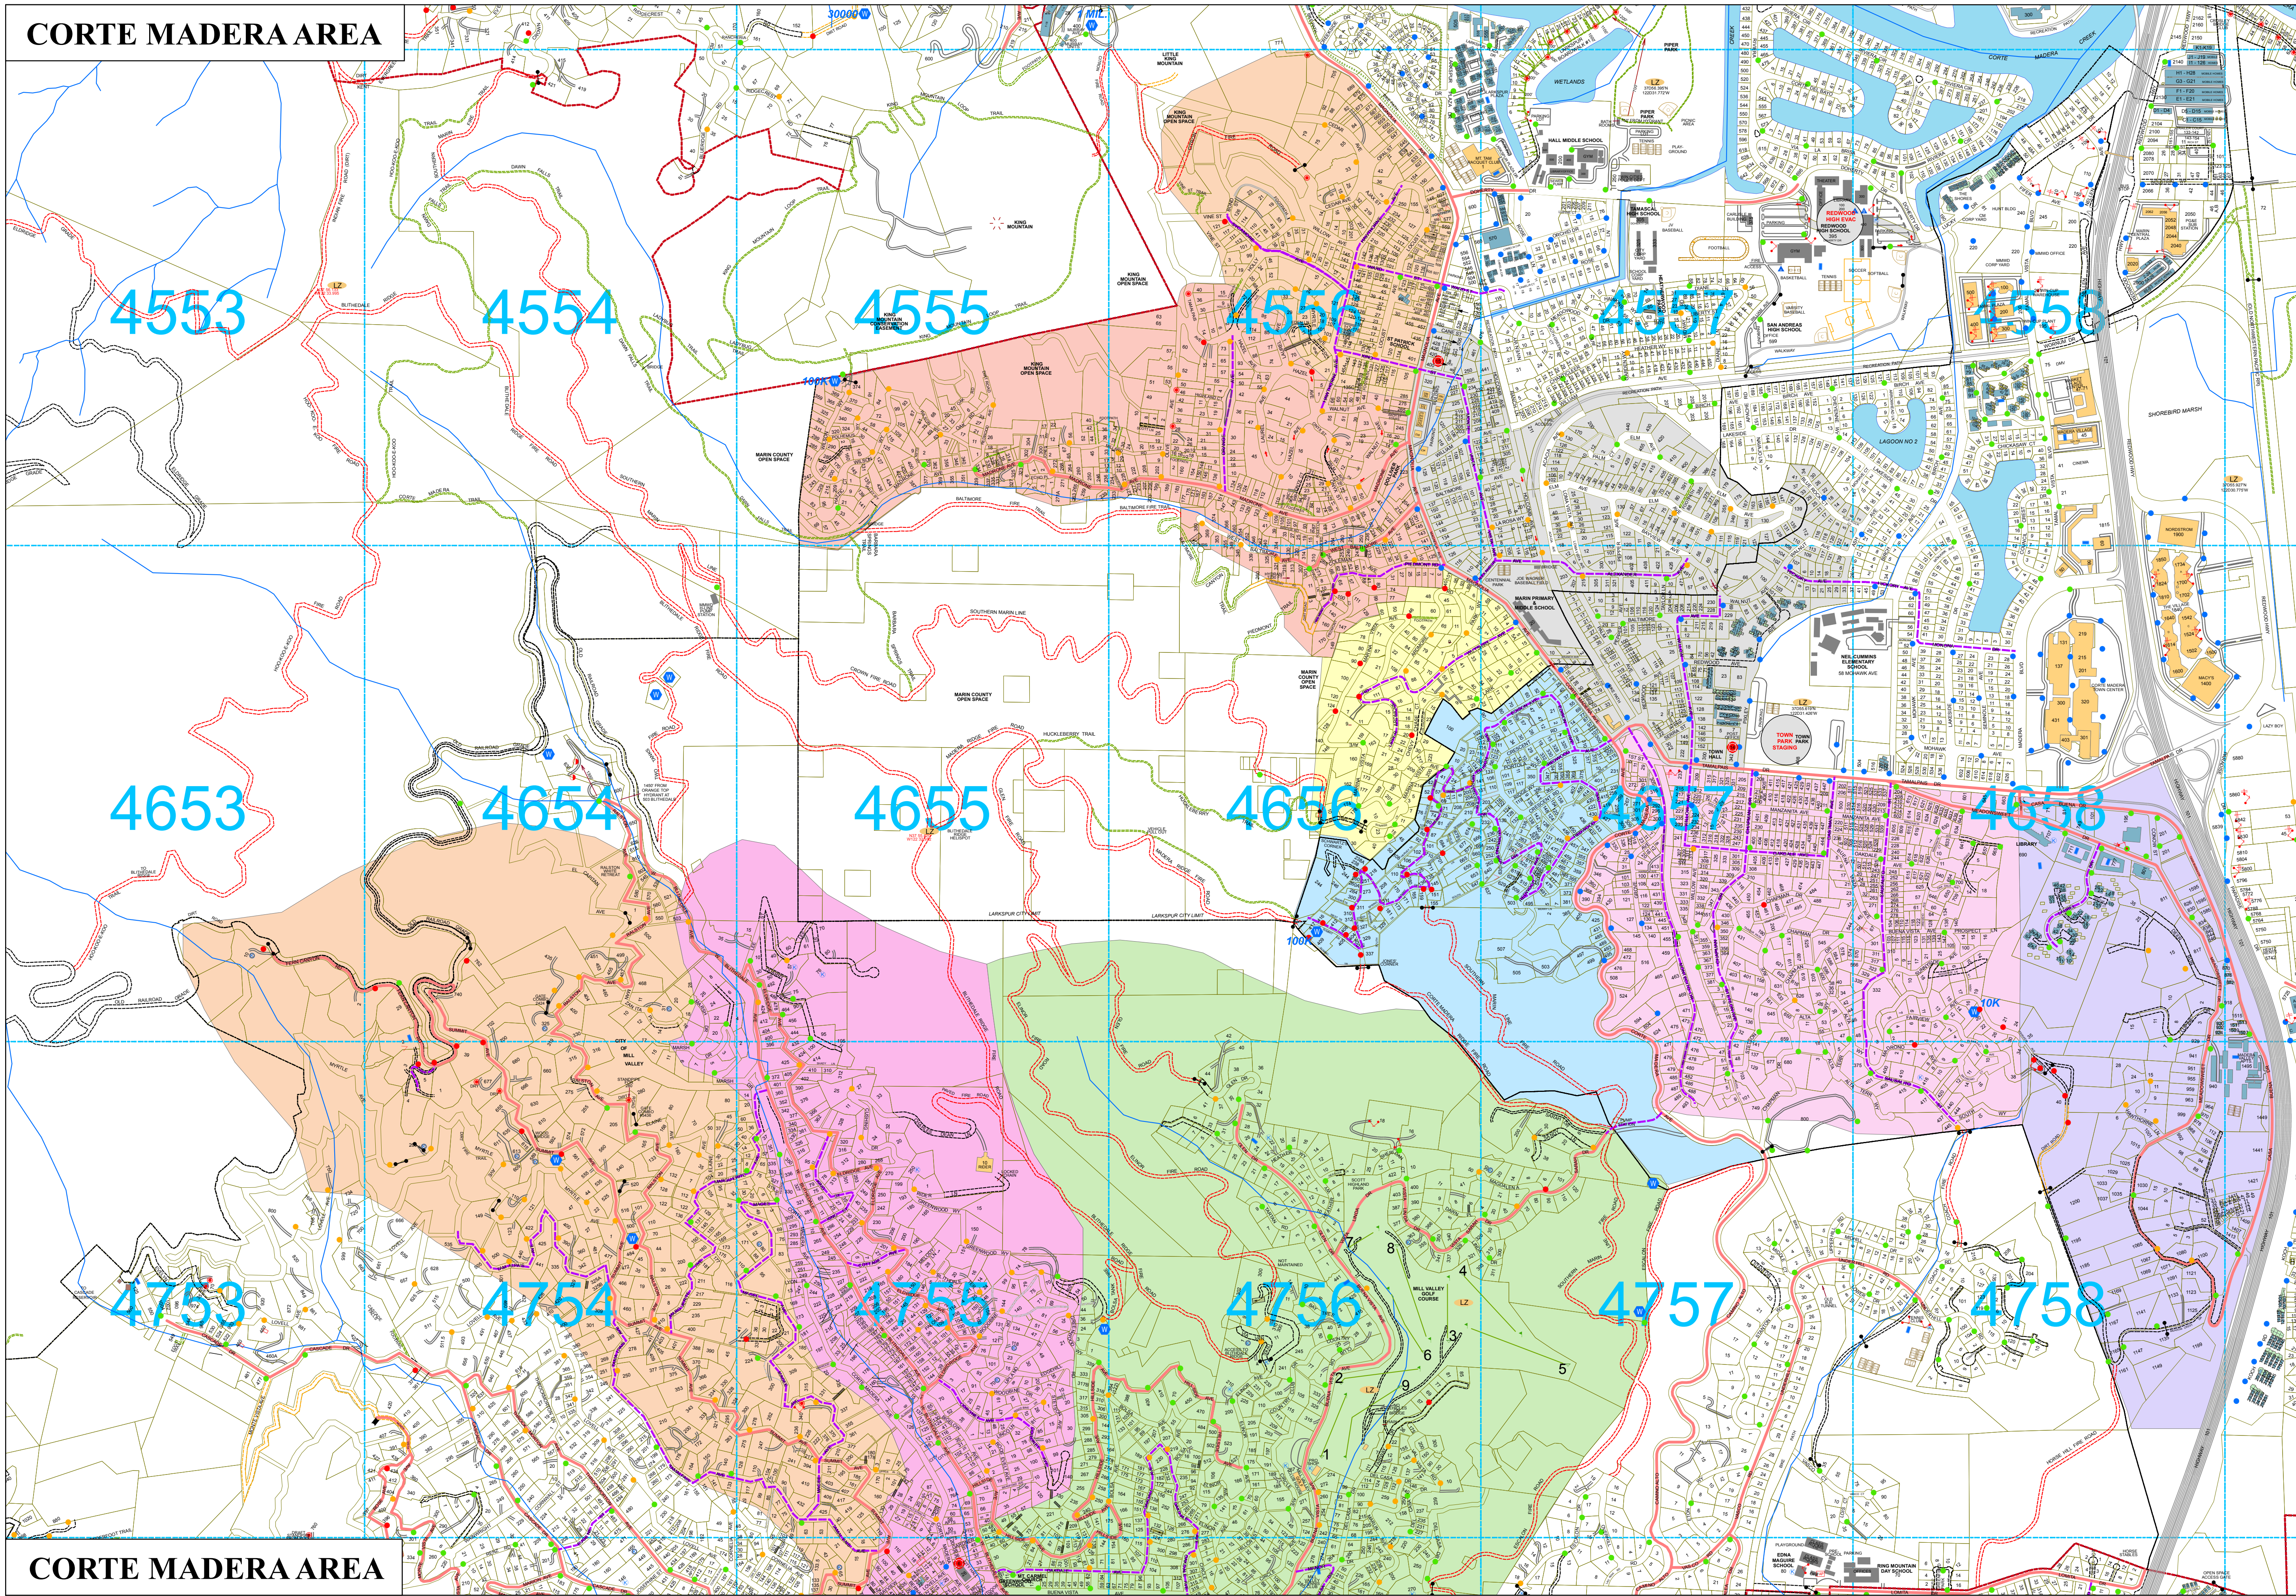

CORTE MADERA AREA

CORTE MADERA AREA

**CORTE MADERA AREA
MARIN MUTUAL THREAT
ZONE PLAN**

STRUCTURE DEFENSE ZONES

	SYCAMORE CANYON
	BALTIMORE CANYON
	PALM HILL
	MARINA VISTA
	CHRISTMAS TREE HILL
	CHAPMAN PARK
	MEADOWSWEET
	HILLSIDE
	BLITHEDALE
	SUMMIT

0 500 1,000 Feet

March, 2017
LYNX TECHNOLOGIES
DIGITAL MAPPING CONSULTANTS