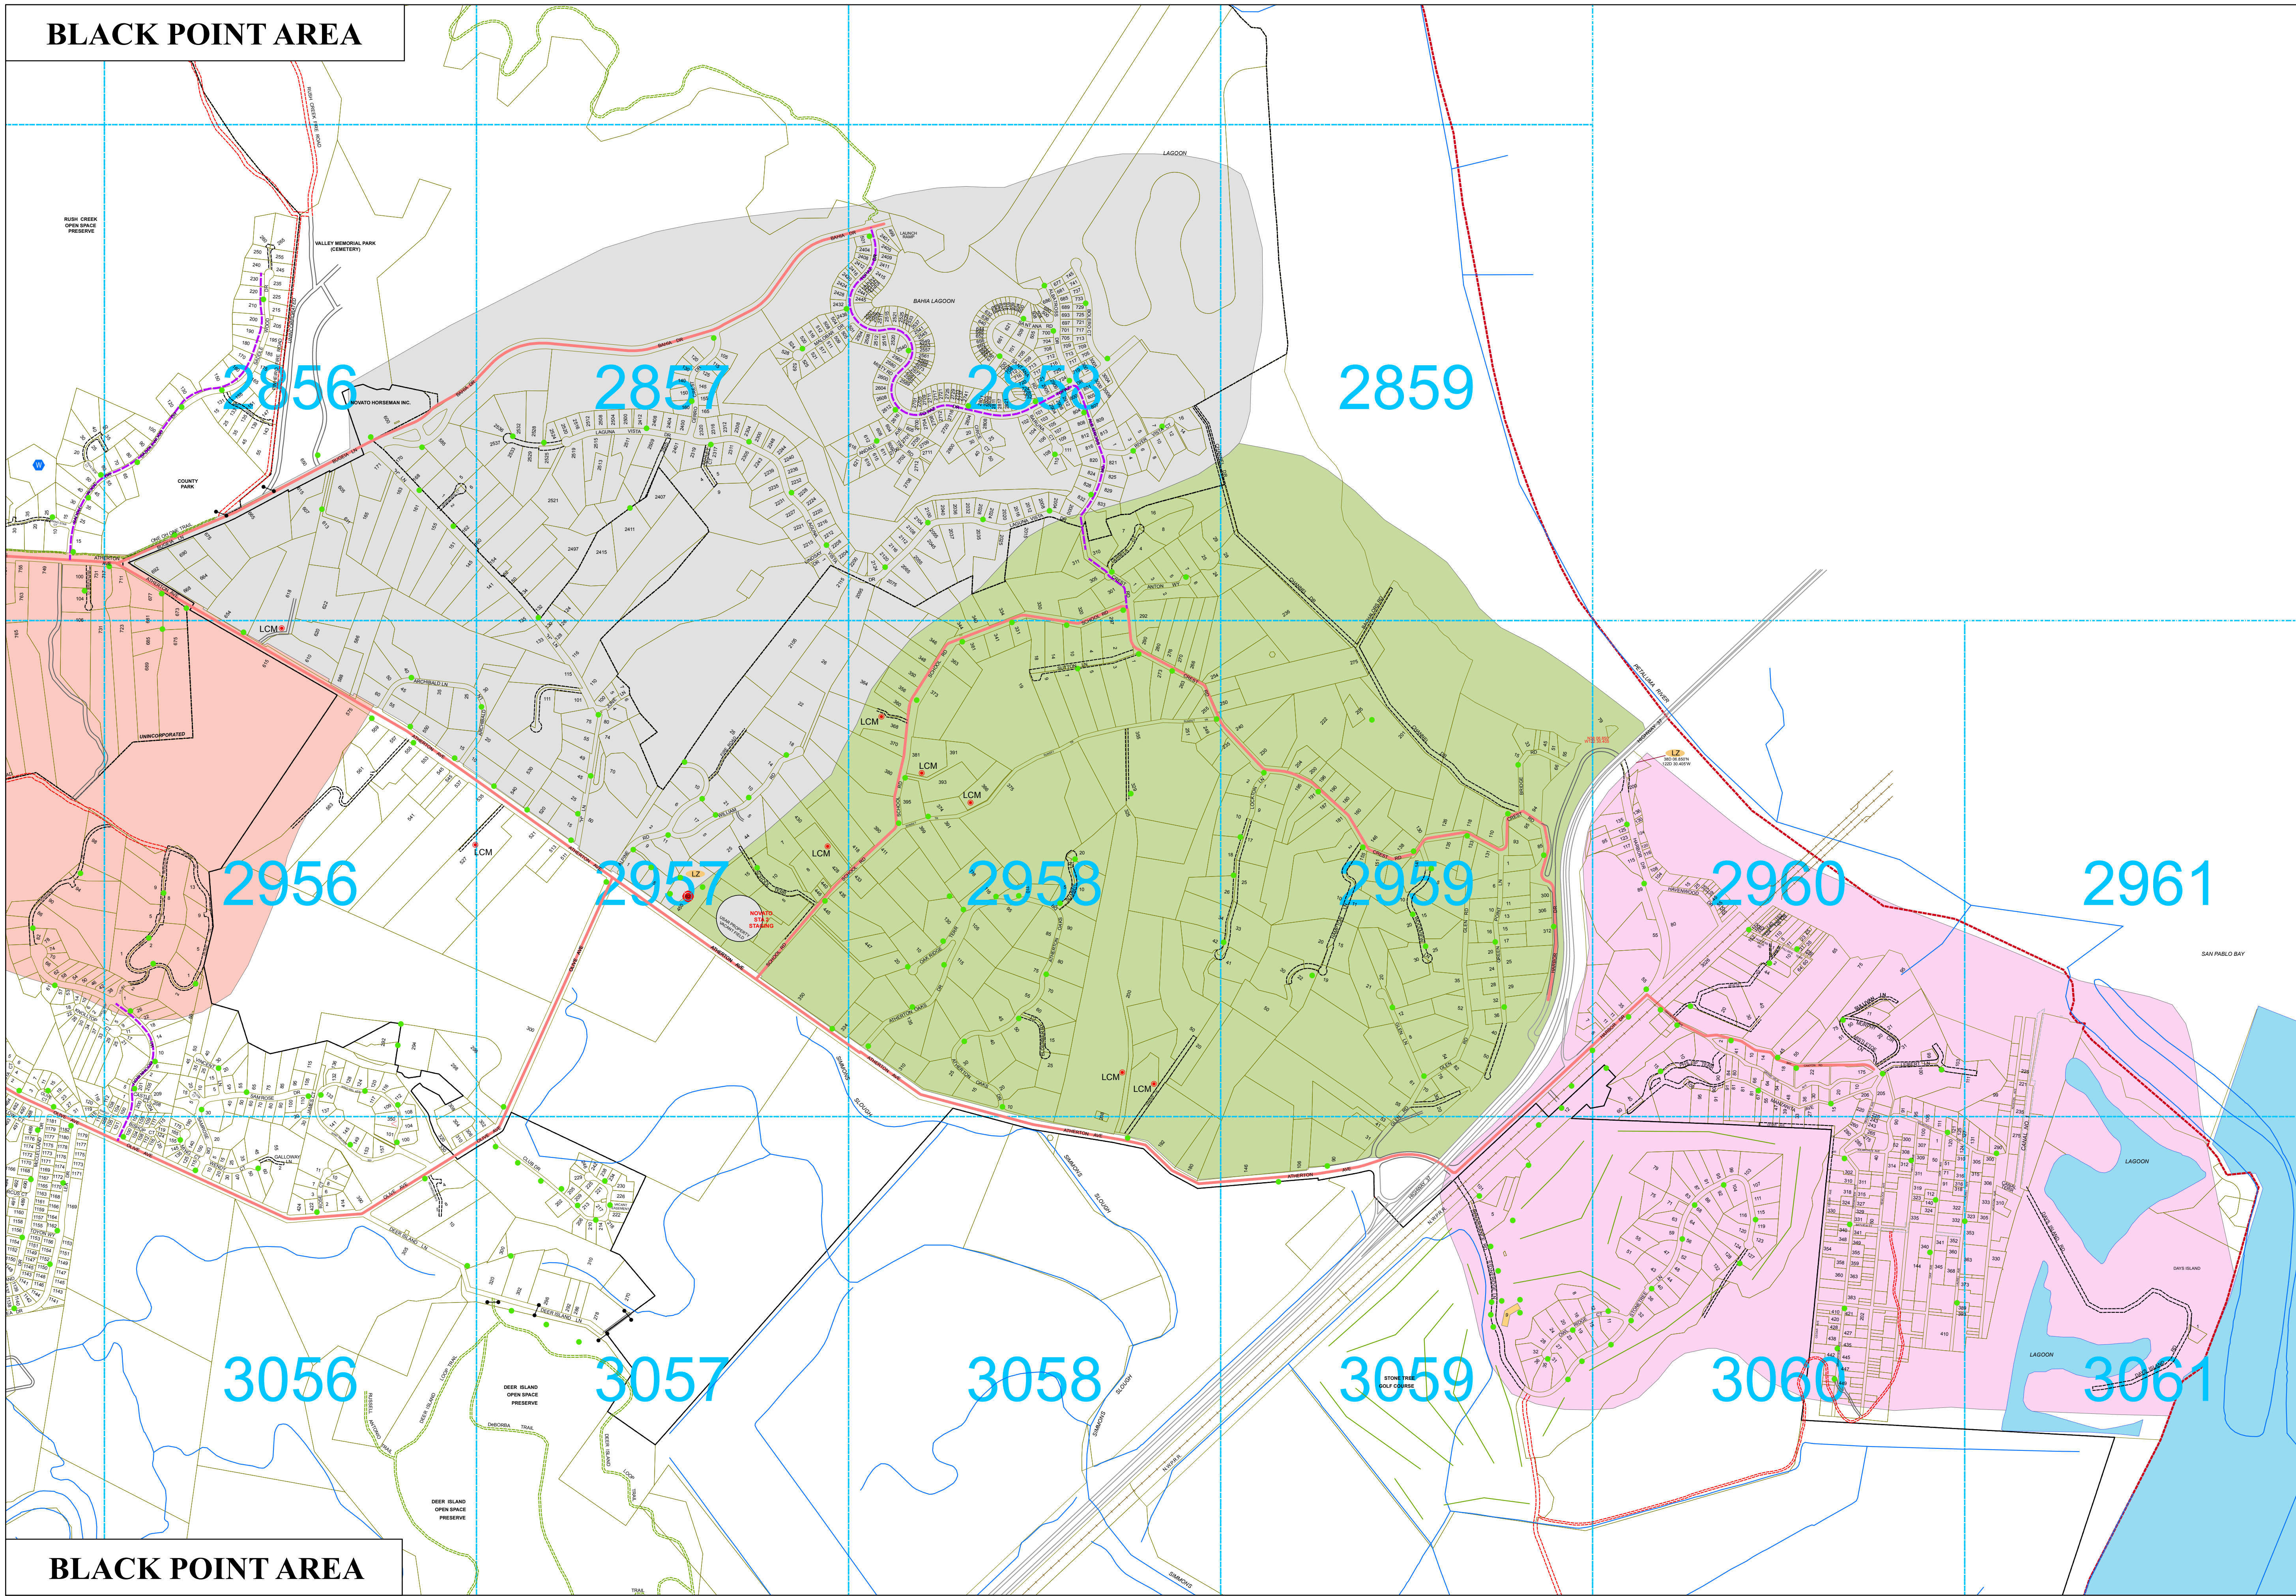

BLACK POINT AREA

BLACK POINT AREA

BLACK POINT AREA MARIN MUTUAL THREAT ZONE PLAN

STRUCTURE DEFENSE ZONES

	BAHIA
	BLACK POINT
	CHERRY HILL
	GREEN POINT

0 500 1,000 Feet

March, 2017
LYNX TECHNOLOGIES
DIGITAL MAPPING CONSULTANTS