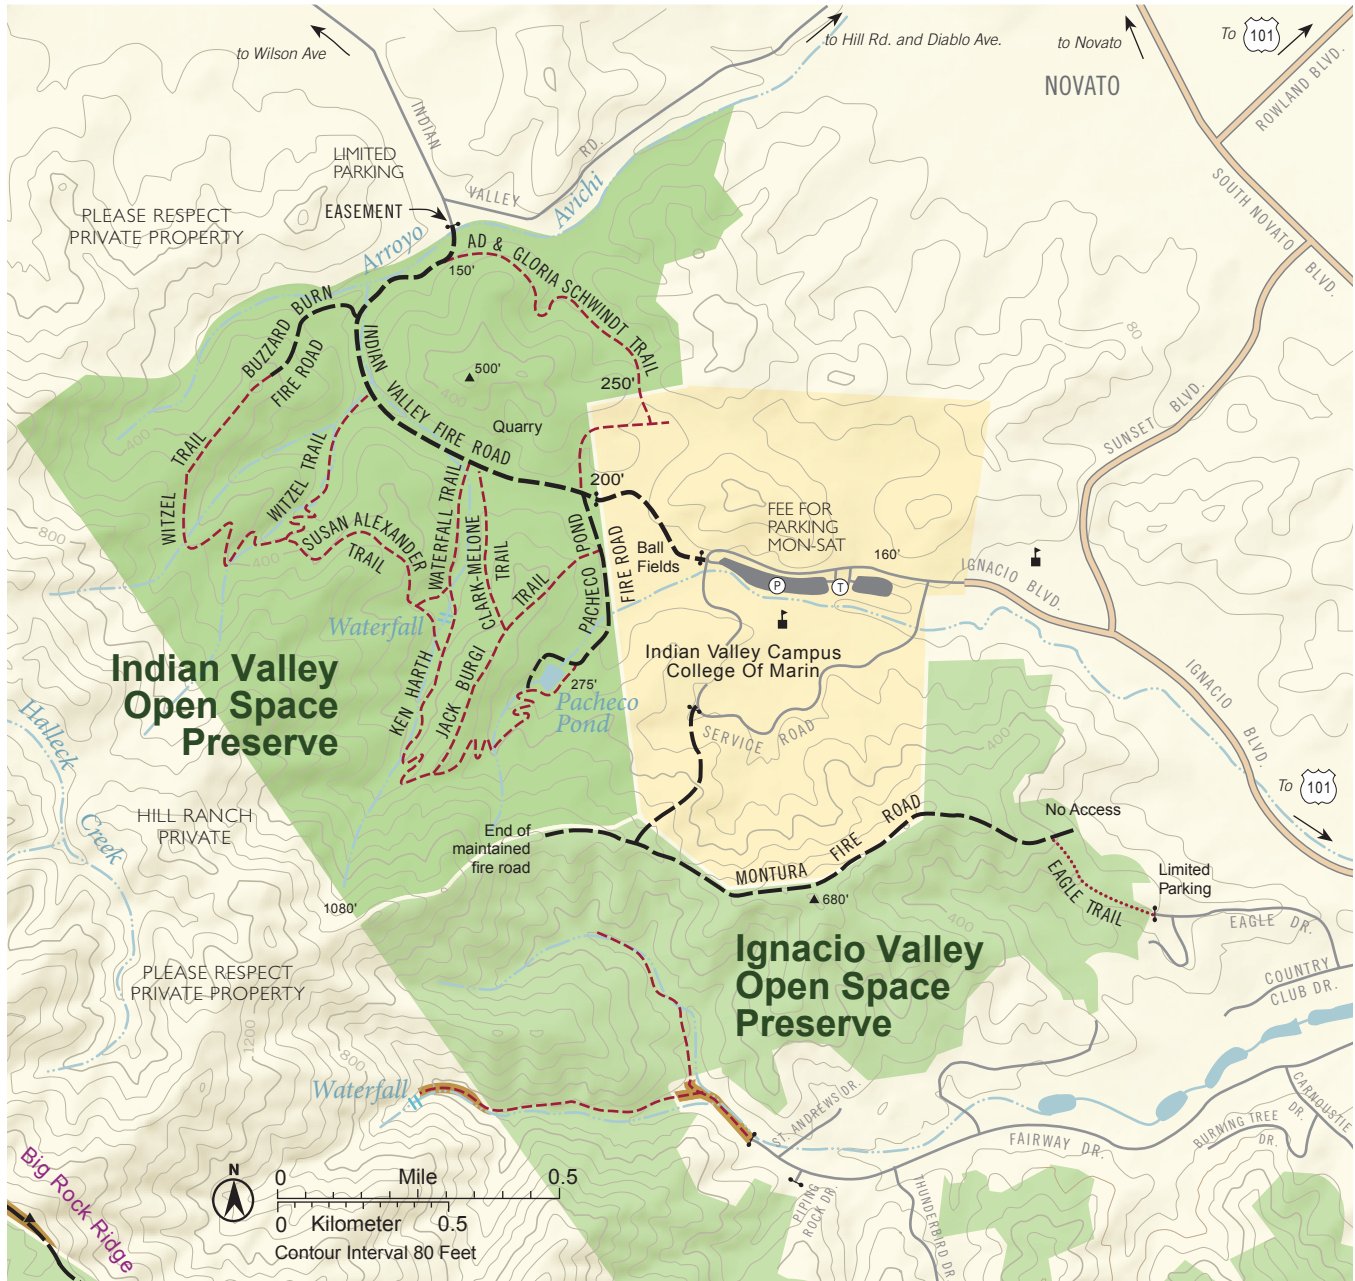

INDIAN VALLEY AND IGNACIO VALLEY OPEN SPACE PRESERVES

Featured Open Space Preserve	Multiuse Fire Road (Hikers, Bicyclists & Equestrians)	Parking Lot	Major Road
County Parks	Multiuse Trail (Hikers, Bicyclists & Equestrians)	Golden Gate Transit	Local Road
Adjacent Open Space Preserve	Trail (Hikers & Bicyclists Only)	West Marin Stage	County Trail Easements
Other Public Land	Trail (Hikers & Equestrians)	Gate	Multiuse County Paths
	Hiking-only Trail	School	Regional Trails