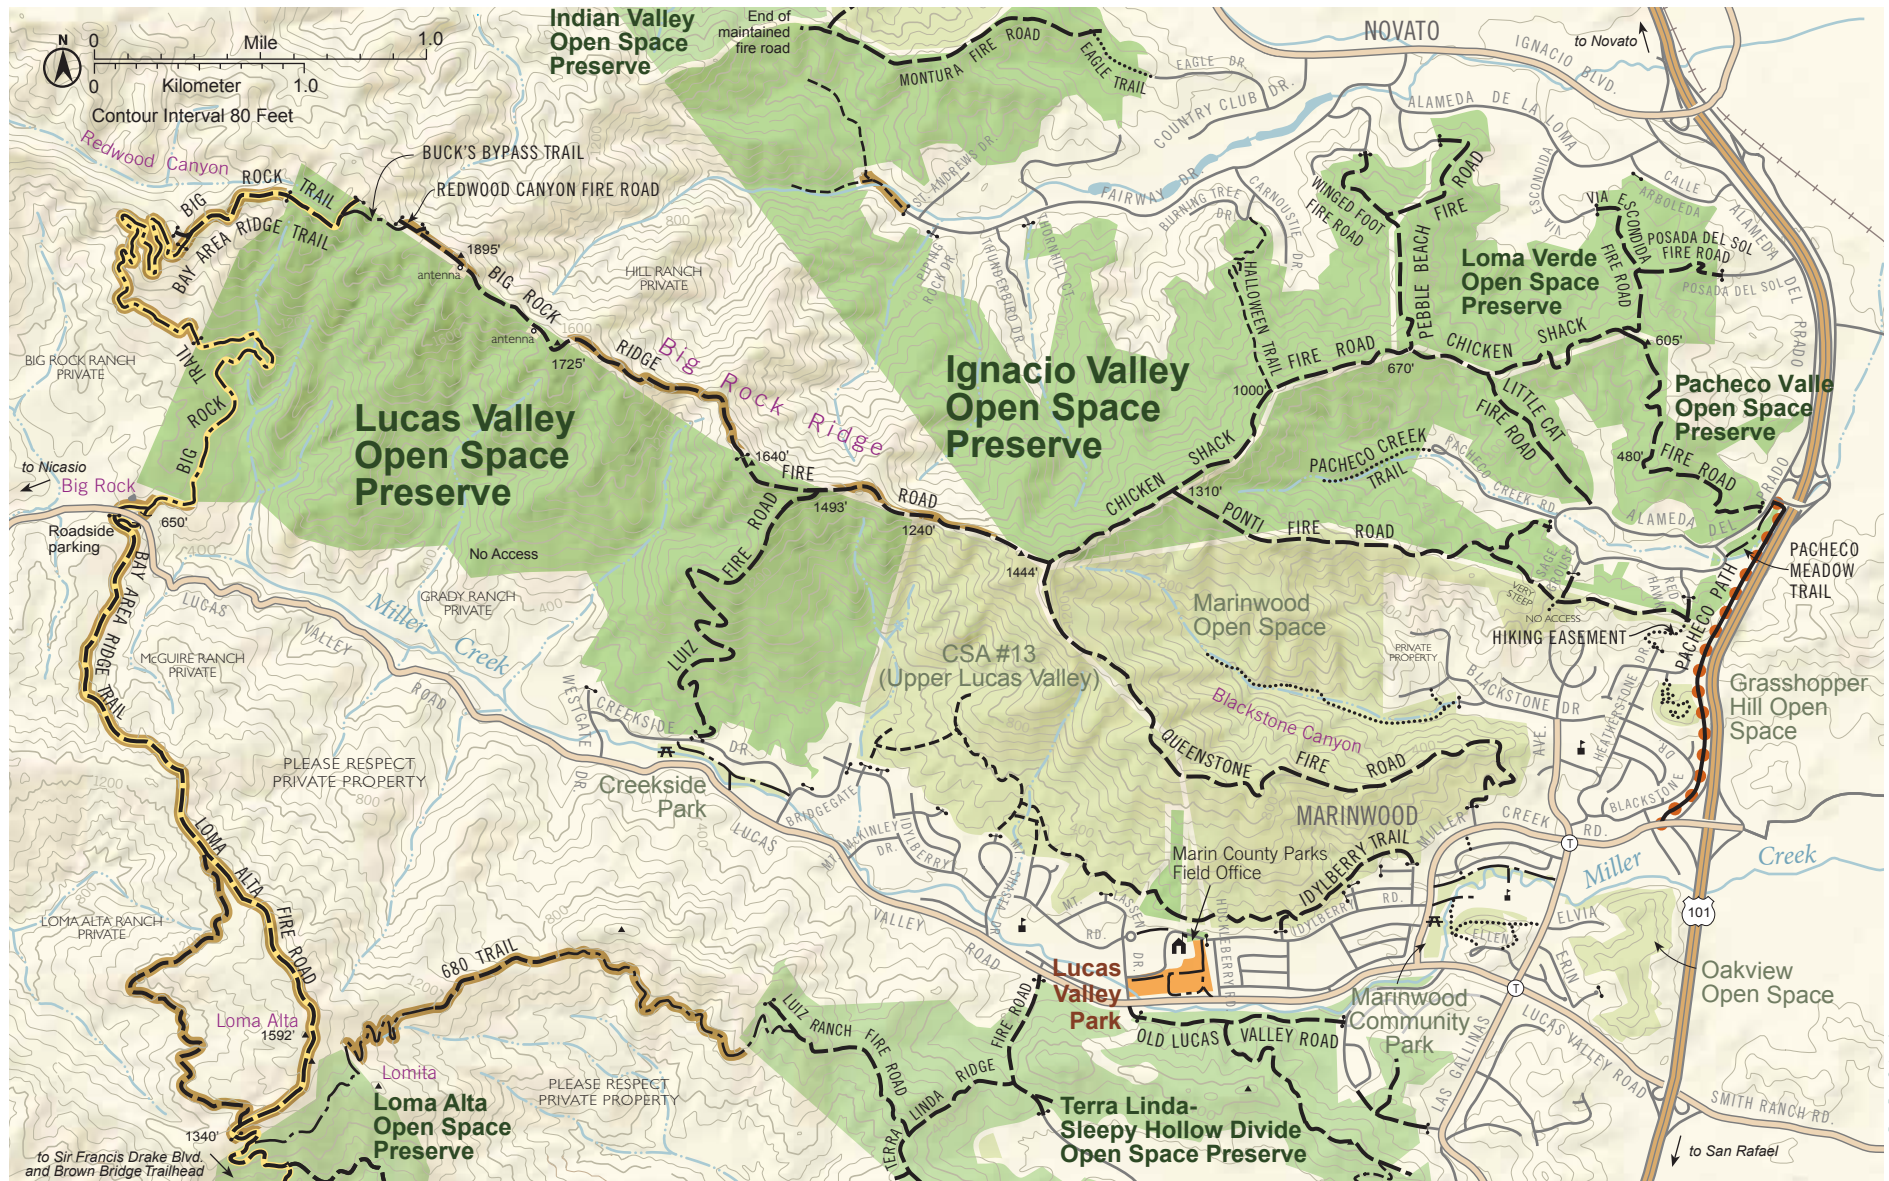

BIG ROCK RIDGE AREA: IGNACIO VALLEY, LOMA VERDE, LUCAS VALLEY, AND PACHECO VALLE OPEN SPACE PRESERVES

- | | | | |
|------------------------------|---|---------------------|---|
| Featured Open Space Preserve | Multiuse Fire Road (Hikers, Bicyclists & Equestrians) | Parking Lot | Major Road |
| County Parks | Multiuse Trail (Hikers, Bicyclists & Equestrians) | Golden Gate Transit | Local Road |
| Adjacent Open Space Preserve | Trail (Hikers & Equestrians) | West Marin Stage | County Trail Easements (Please stay on trail) |
| Other Public Land | Hiking-only Trail | Gate | County Multiuse Pathways |
| | Bike Path | School | Regional Trails |