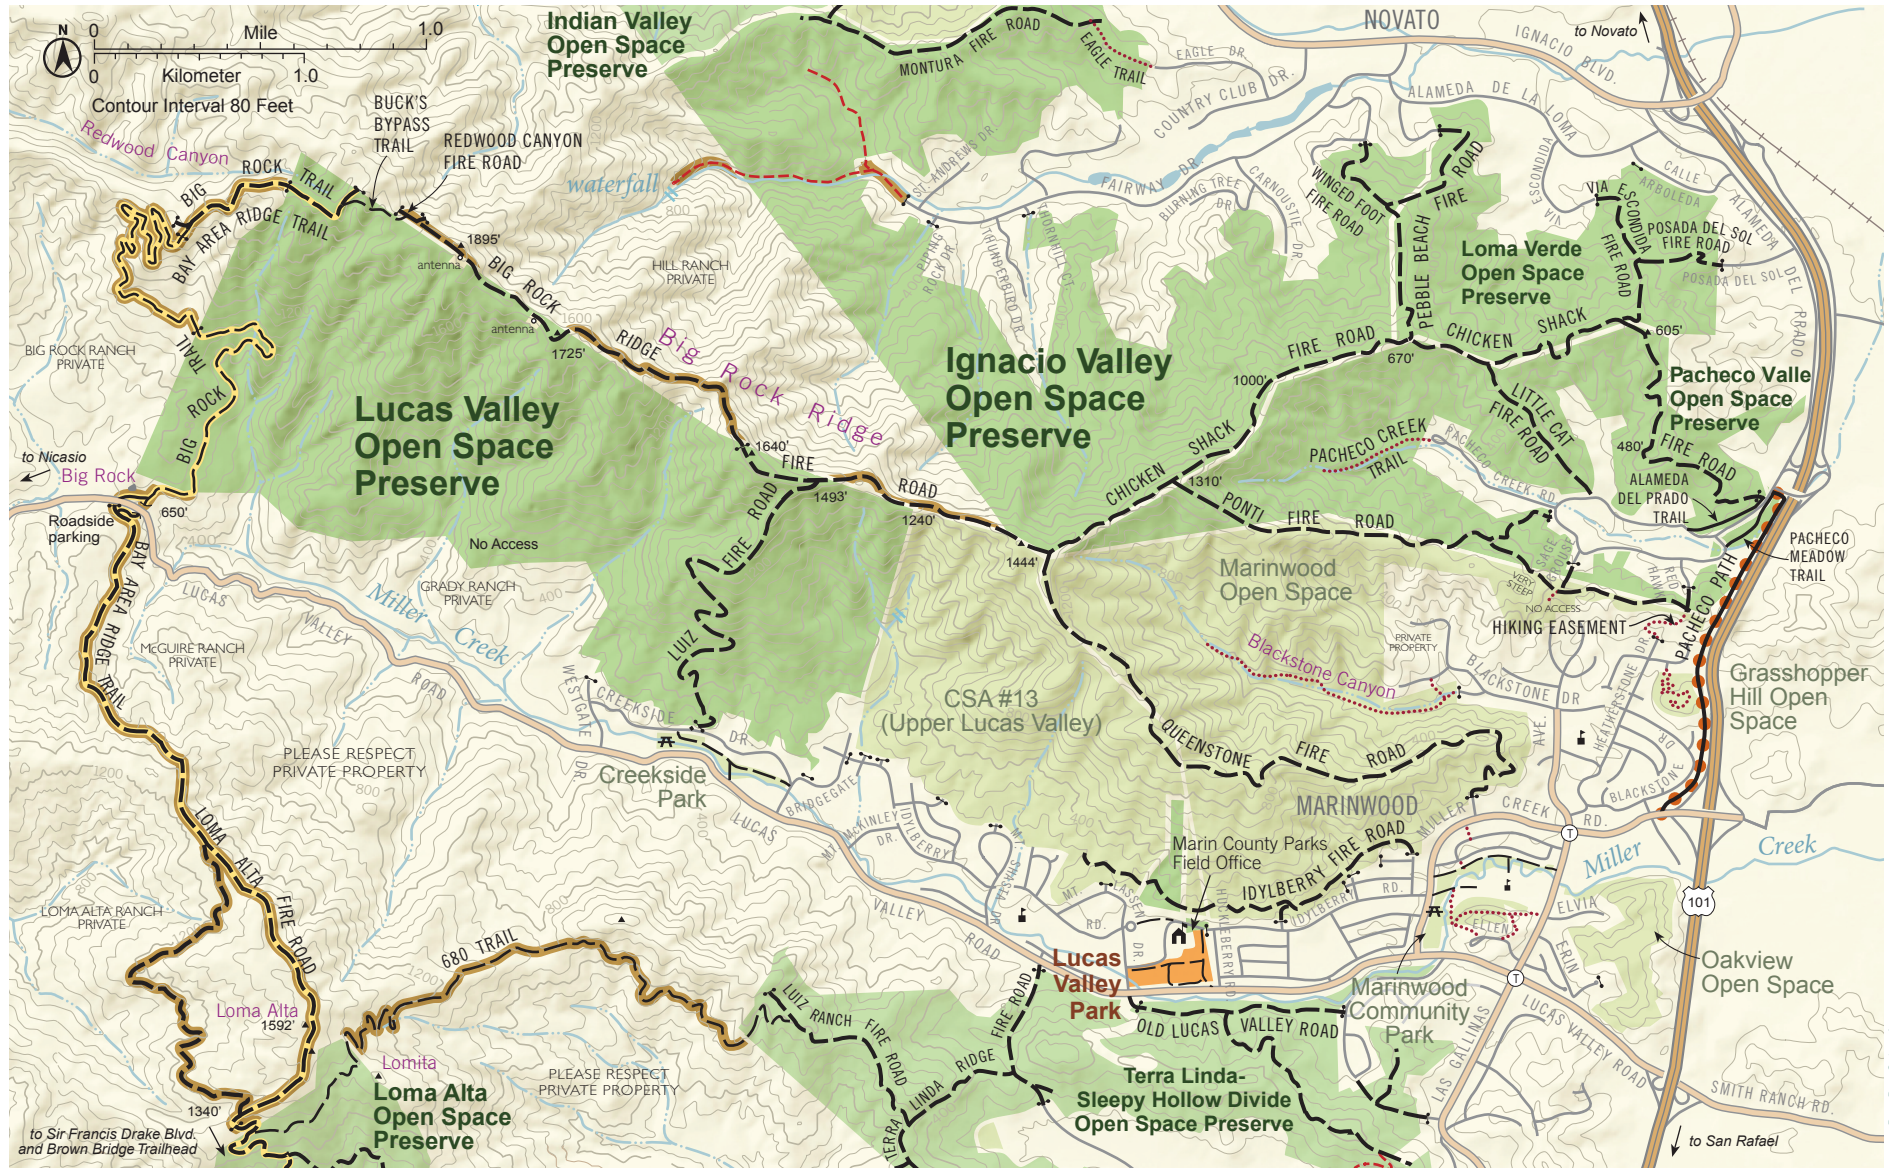

BIG ROCK RIDGE AREA: IGNACIO VALLEY, LOMA VERDE, LUCAS VALLEY, AND PACHECO VALLE OPEN SPACE PRESERVES

- | | | | |
|------------------------------|---|---------------------|---|
| Featured Open Space Preserve | Bike Path | Parking Lot | Major Road |
| County Parks | Multiuse Fire Road (Hikers, Bicyclists & Equestrians) | Golden Gate Transit | Local Road |
| Adjacent Open Space Preserve | Multiuse Trail (Hikers, Bicyclists & Equestrians) | West Marin Stage | County Trail Easements (Please stay on trail) |
| Other Public Land | Trail (Hikers & Bicyclists Only) | Gate | County Multiuse Pathways |
| | Trail (Hikers & Equestrians) | School | Regional Trails |
| | Hiking-only Trail | | |