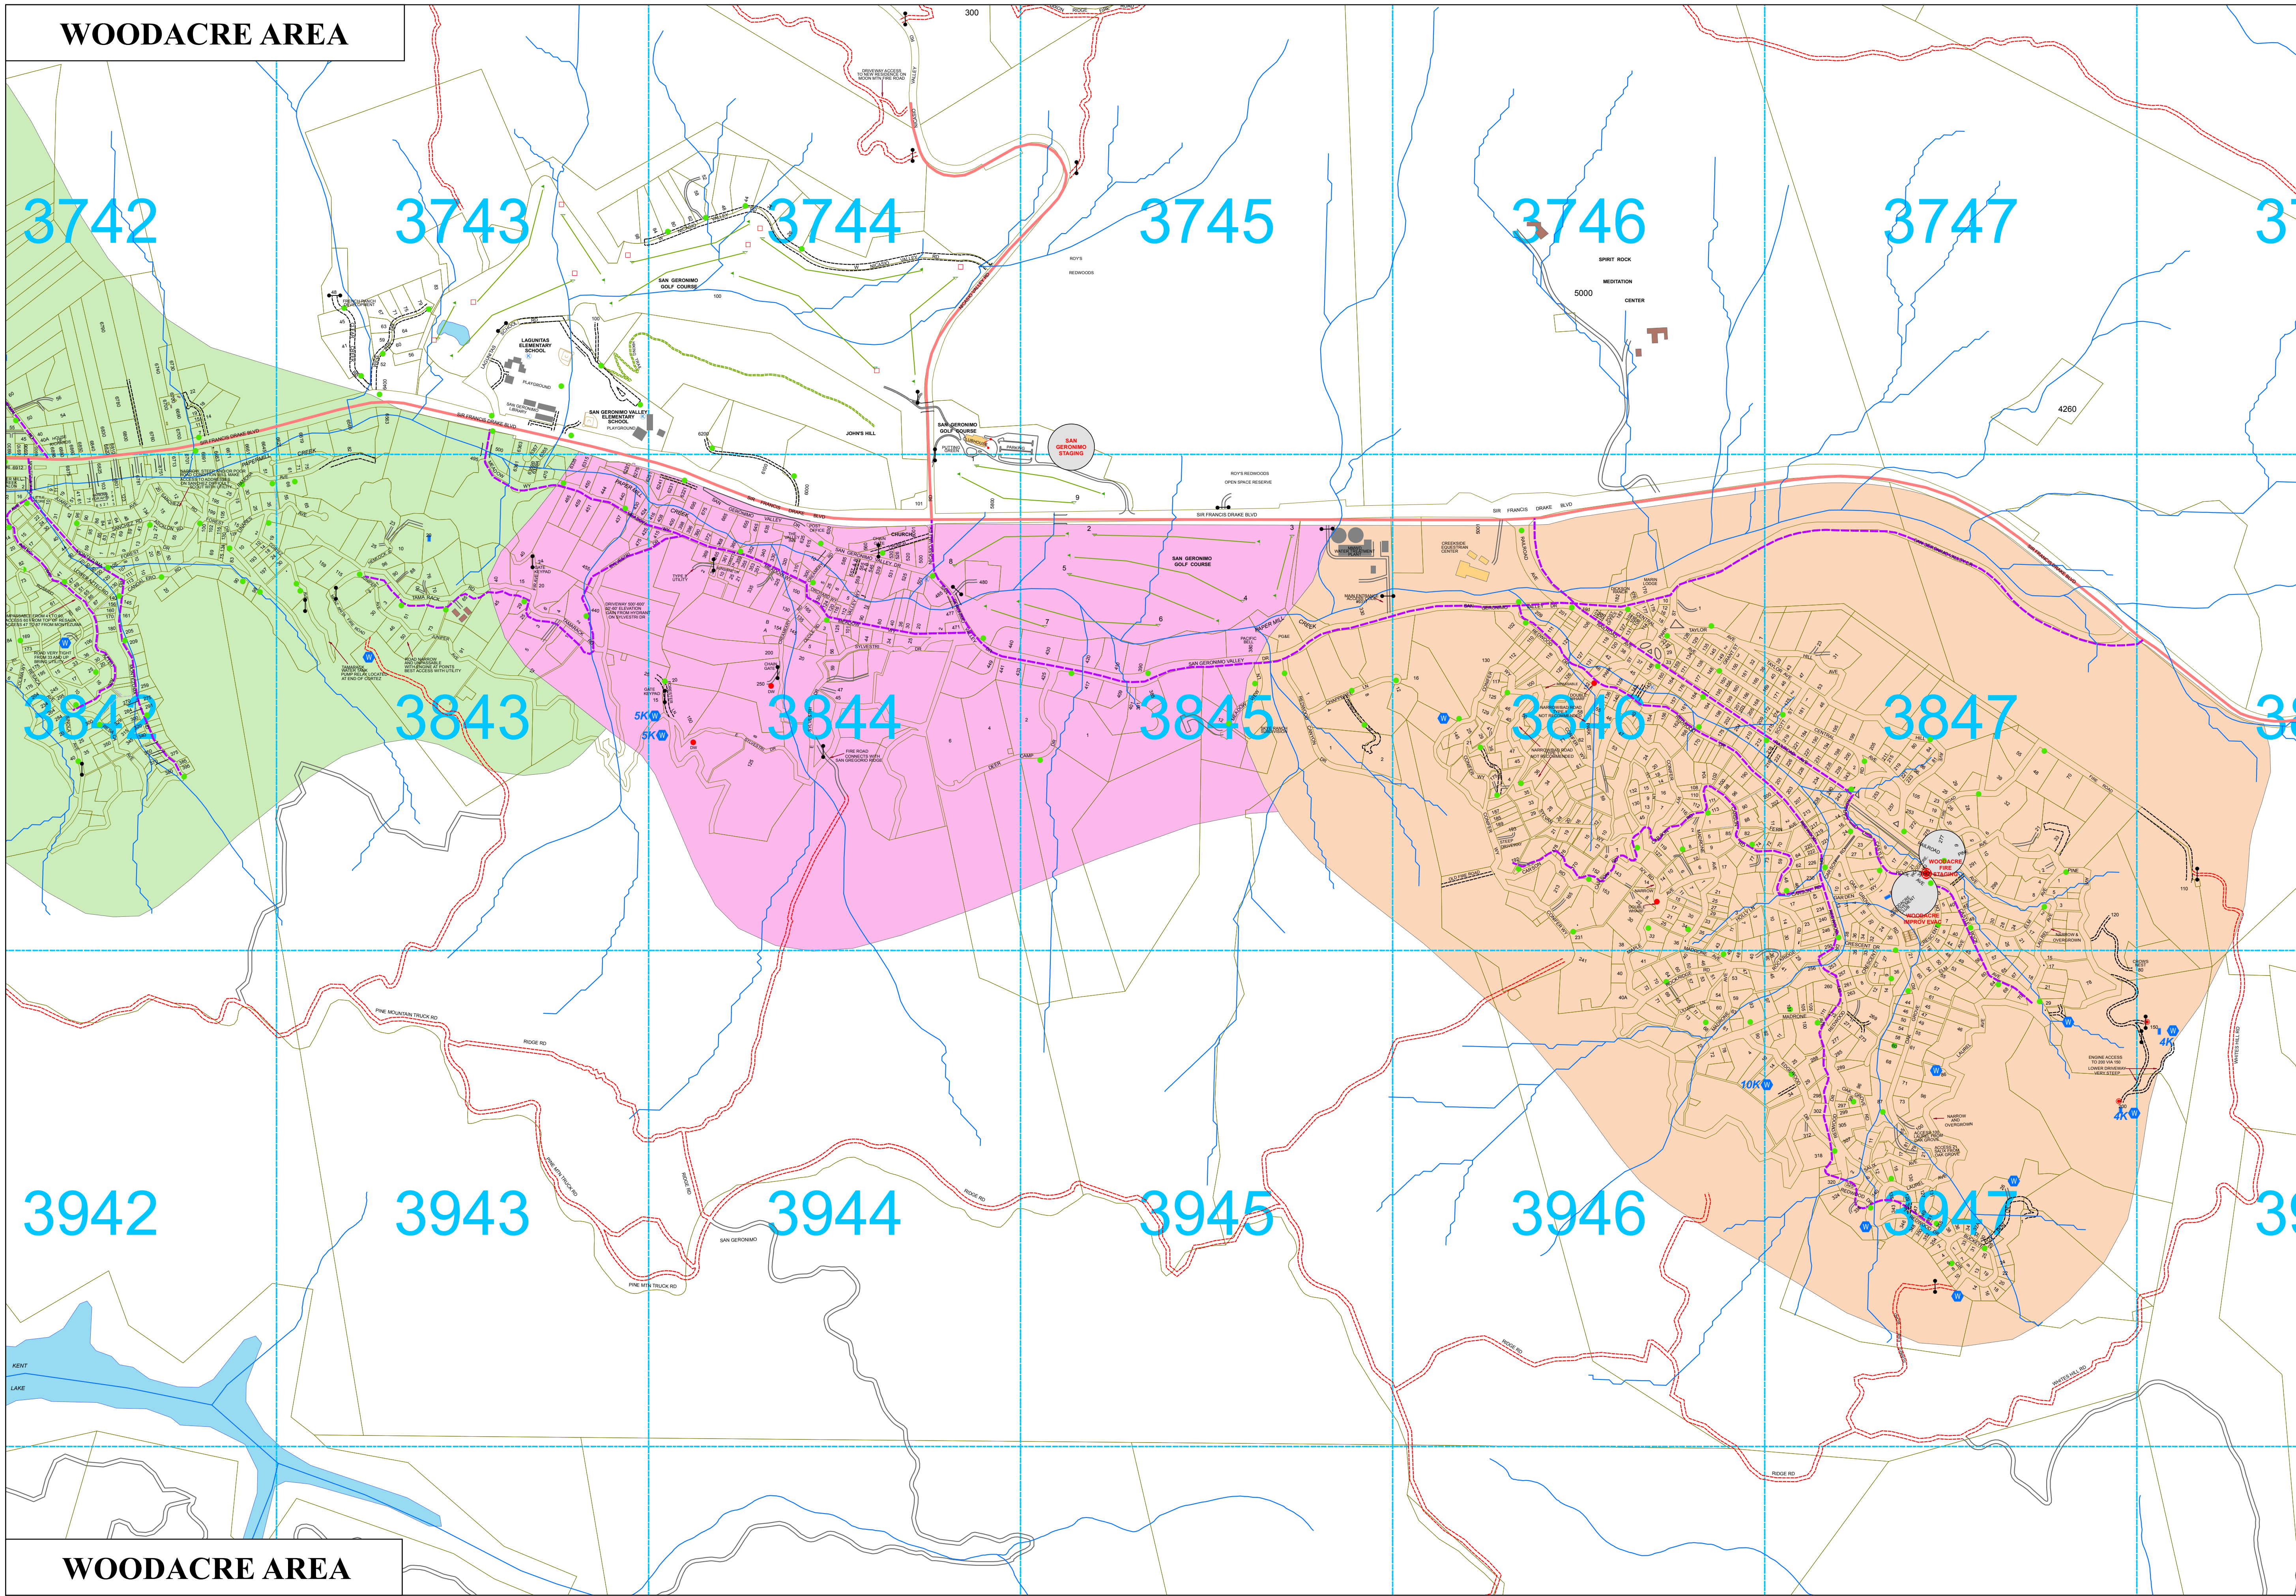

WOODACRE AREA

**WOODACRE AREA
MARIN MUTUAL THREAT
ZONE PLAN**

STRUCTURE DEFENSE ZONES

- FOREST KNOLLS
- SAN GERONIMO
- WOODACRE

WOODACRE AREA