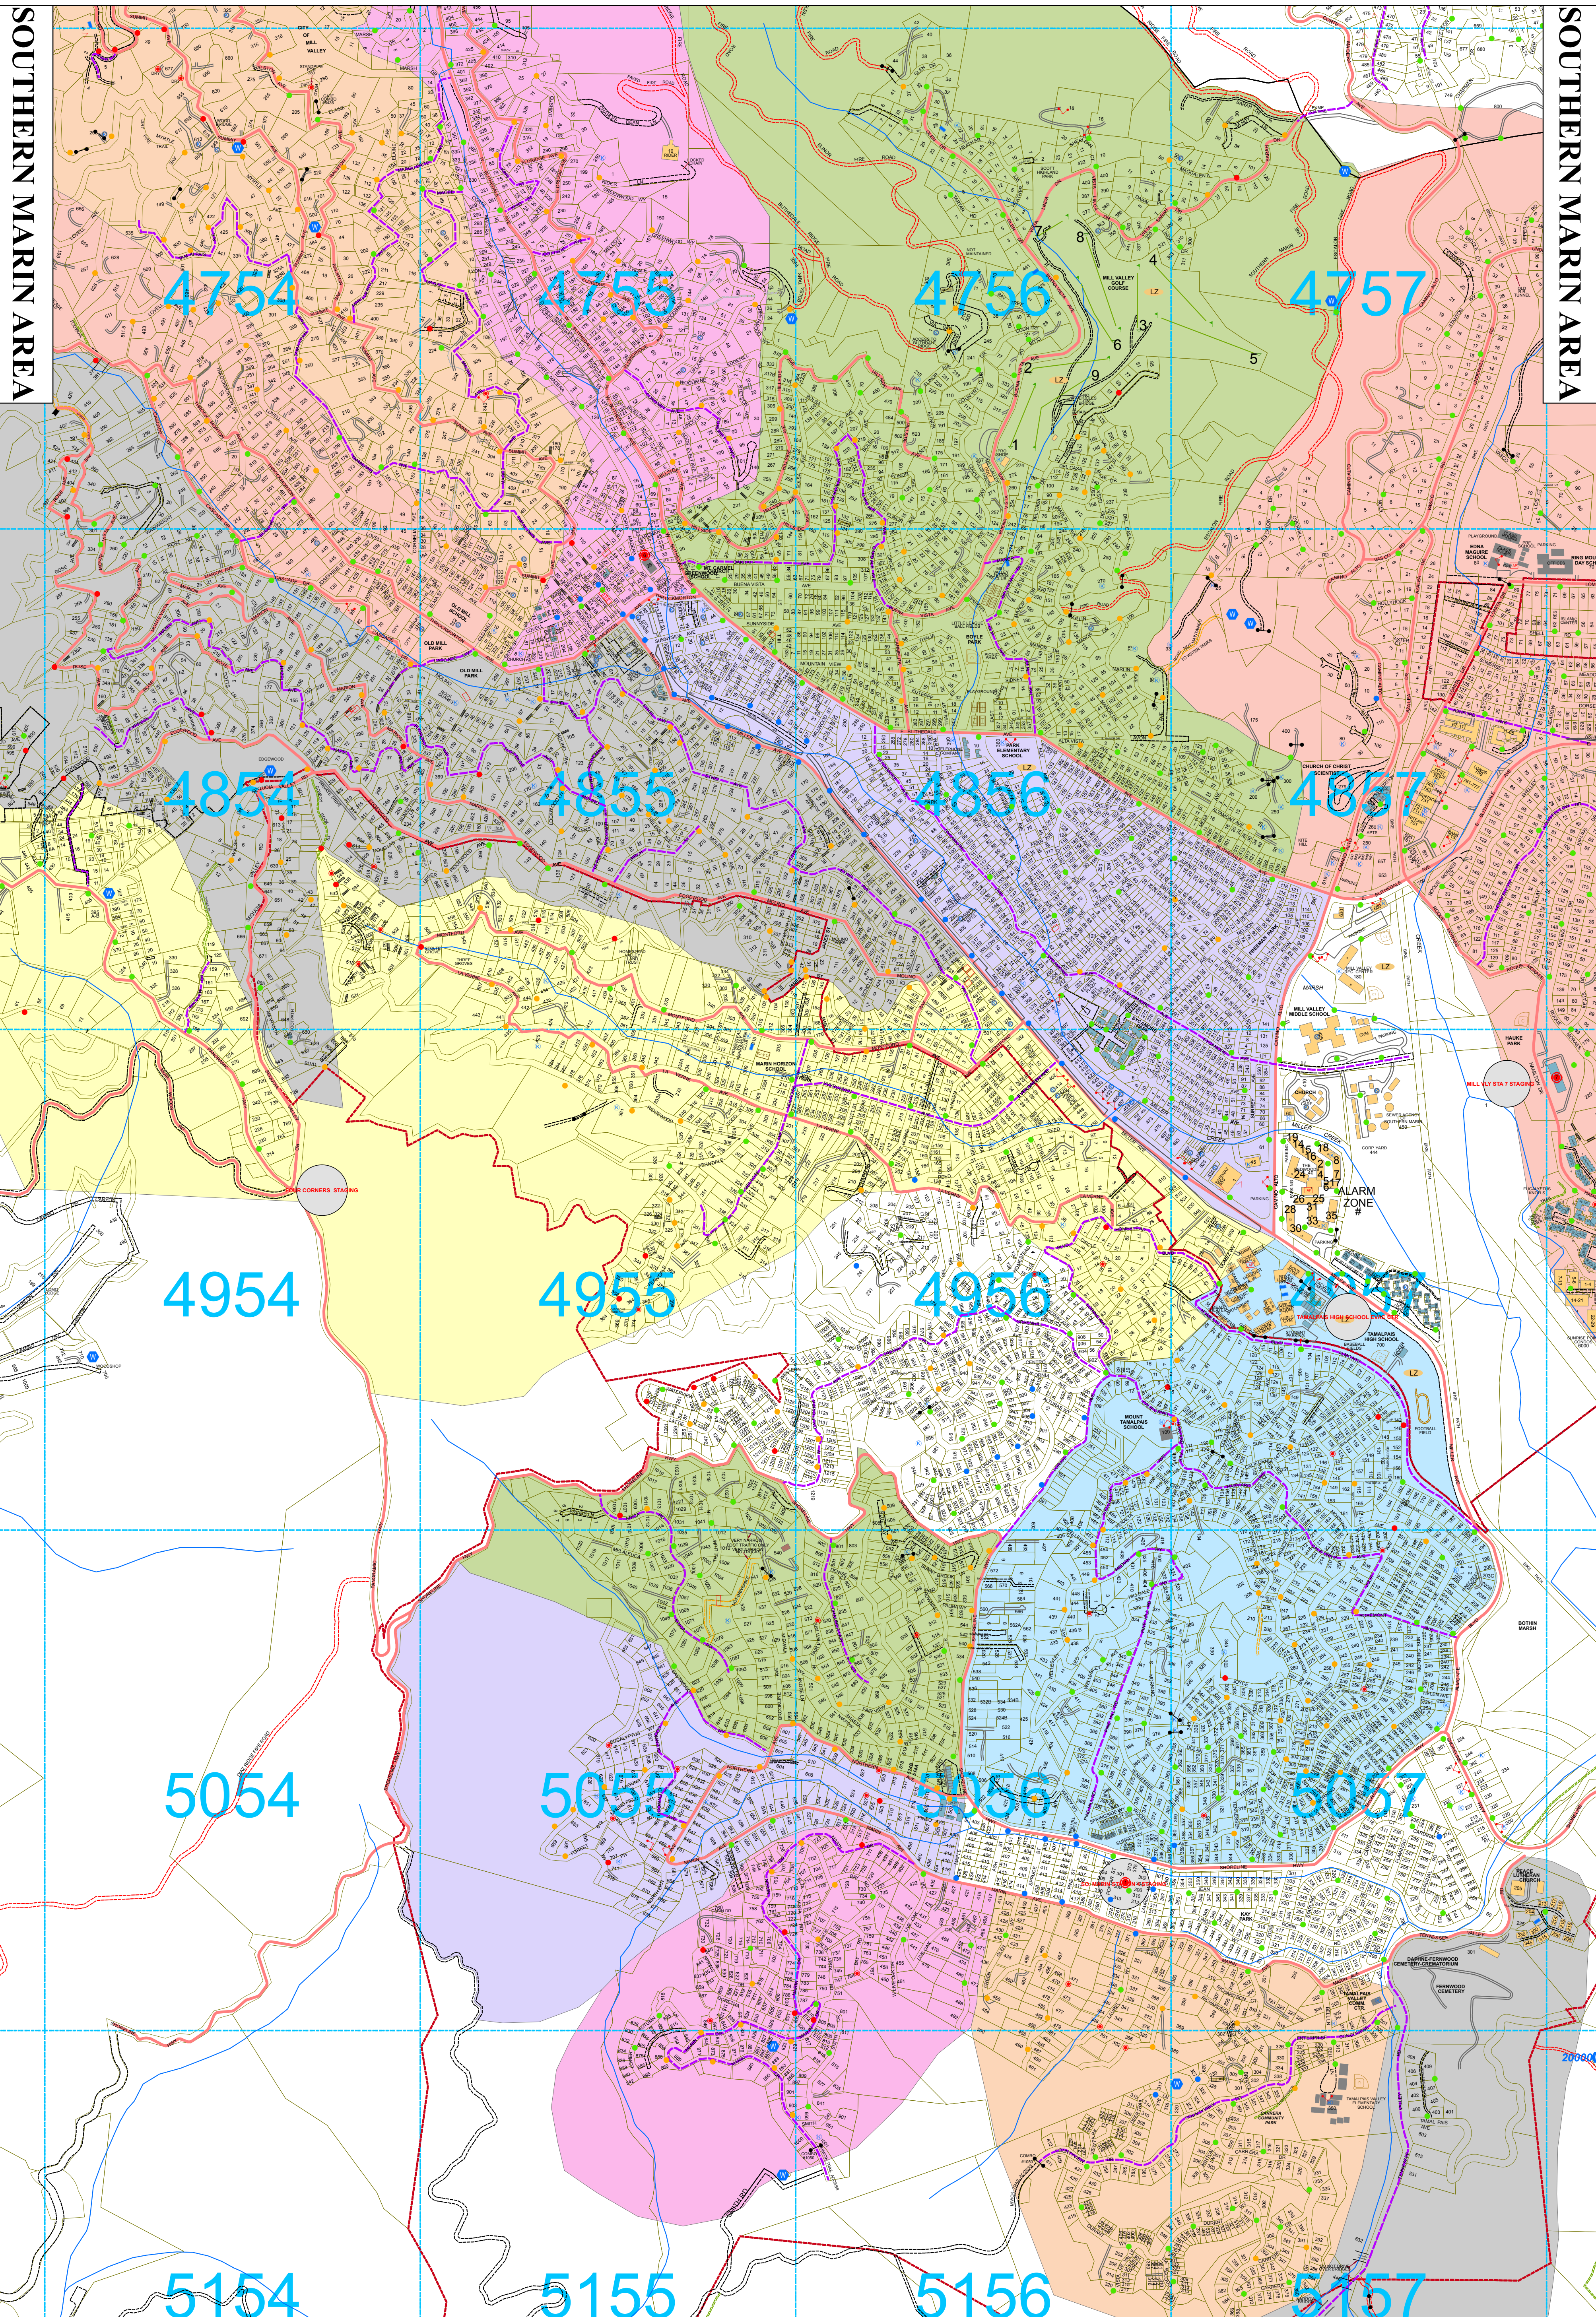

SOUTHERN MARIN AREA

SOUTHERN MARIN AREA

STRUCTURE DEFENSE ZONES	
 HOMESTEAD VALLEY	 MARIN DRIVE
 BLITHEDALE	 MARINVIEW
 CASCADE	 NORTHERN
 EDGEWOOD	 PANORAMIC
 ERICA CHAMBERLAIN	 SCOTT VALLEY
 FLATTS	 SUMMIT
 HAWK HILL	 TENNESSEE
 HILLSIDE	

EVACUATION ROUTES — PRIMARY — SECONDARY

SOUTHERN MARIN AREA MARIN MUTUAL THREAT ZONE PLAN

 0 500 1,000 Feet

March, 2017
LYNX TECHNOLOGIES
DIGITAL MAPPING CONSULTANTS