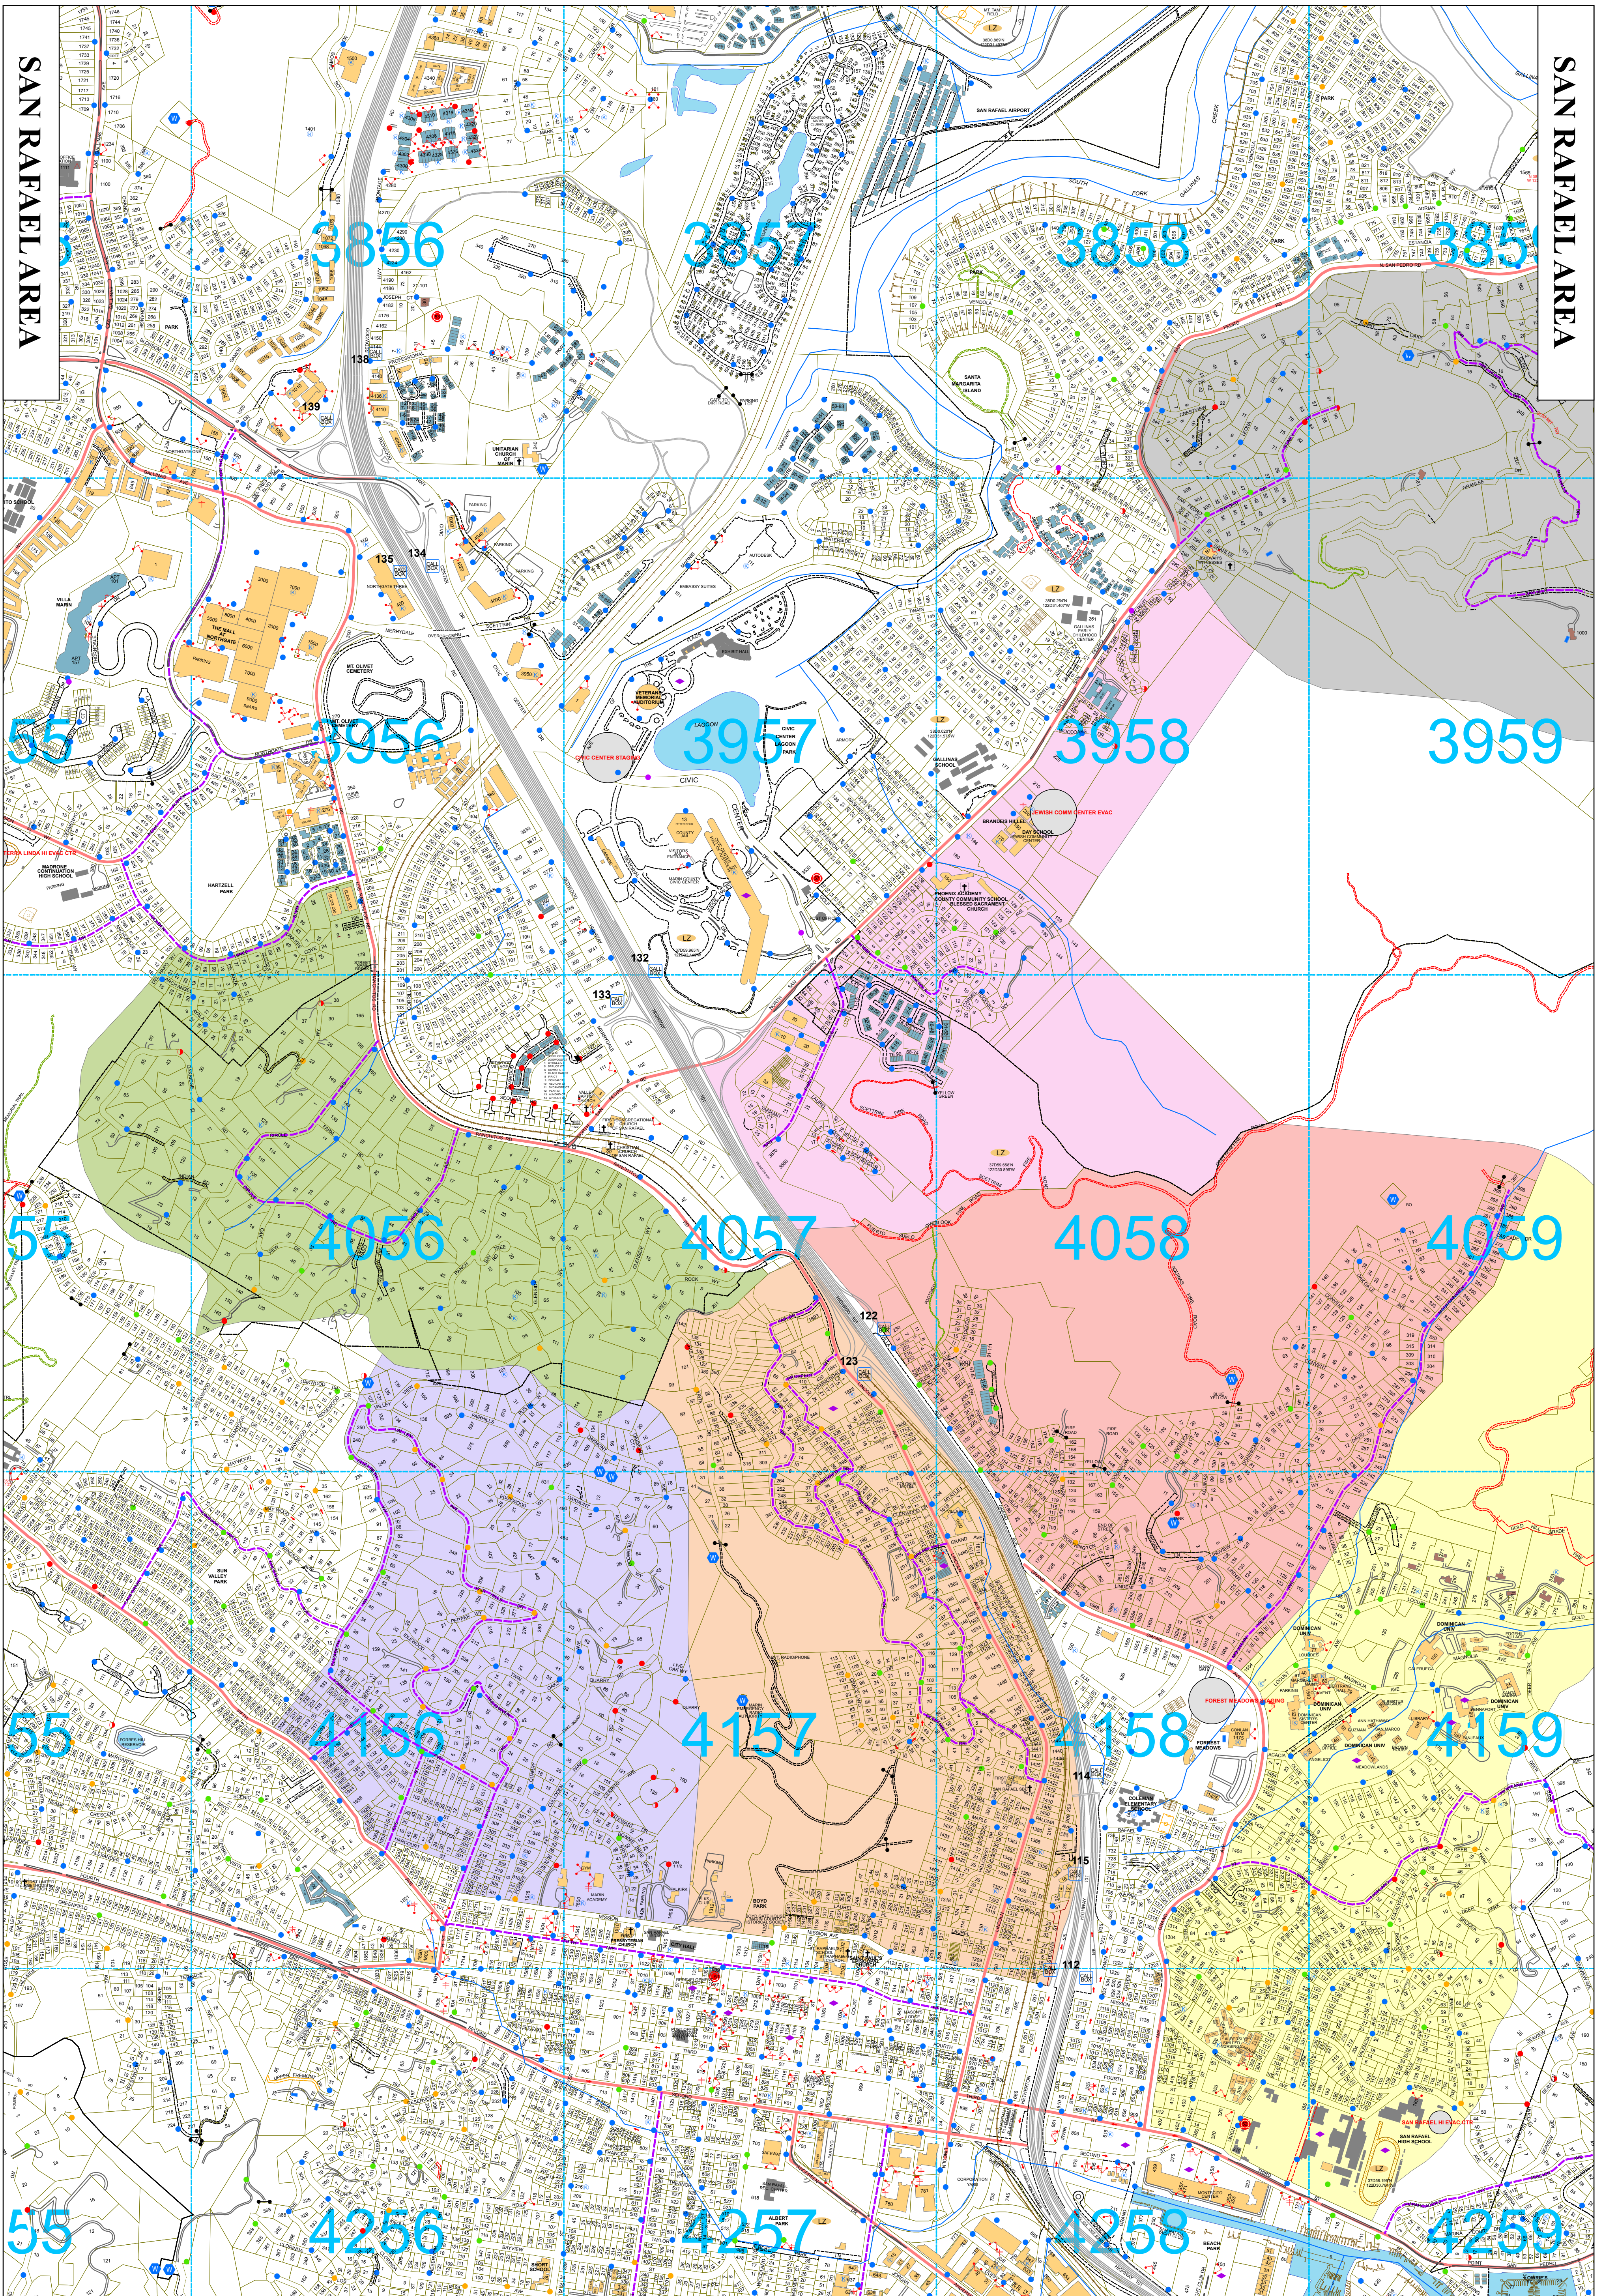

SAN RAFAEL AREA

SAN RAFAEL AREA

SAN RAFAEL AREA MARIN MUTUAL THREAT ZONE PLAN

STRUCTURE DEFENSE ZONES	FAIRHILLS
	LOS RANCHITOS
	SAN PABLO
	SAN RAFAEL HILL
	SANTA VENETIA
	BLACK CANYON
	DOMINICAN

EVACUATION ROUTES — PRIMARY — SECONDARY

0 500 1,000 Feet

March, 2017
LYNX TECHNOLOGIES
DIGITAL MAPPING CONSULTANTS