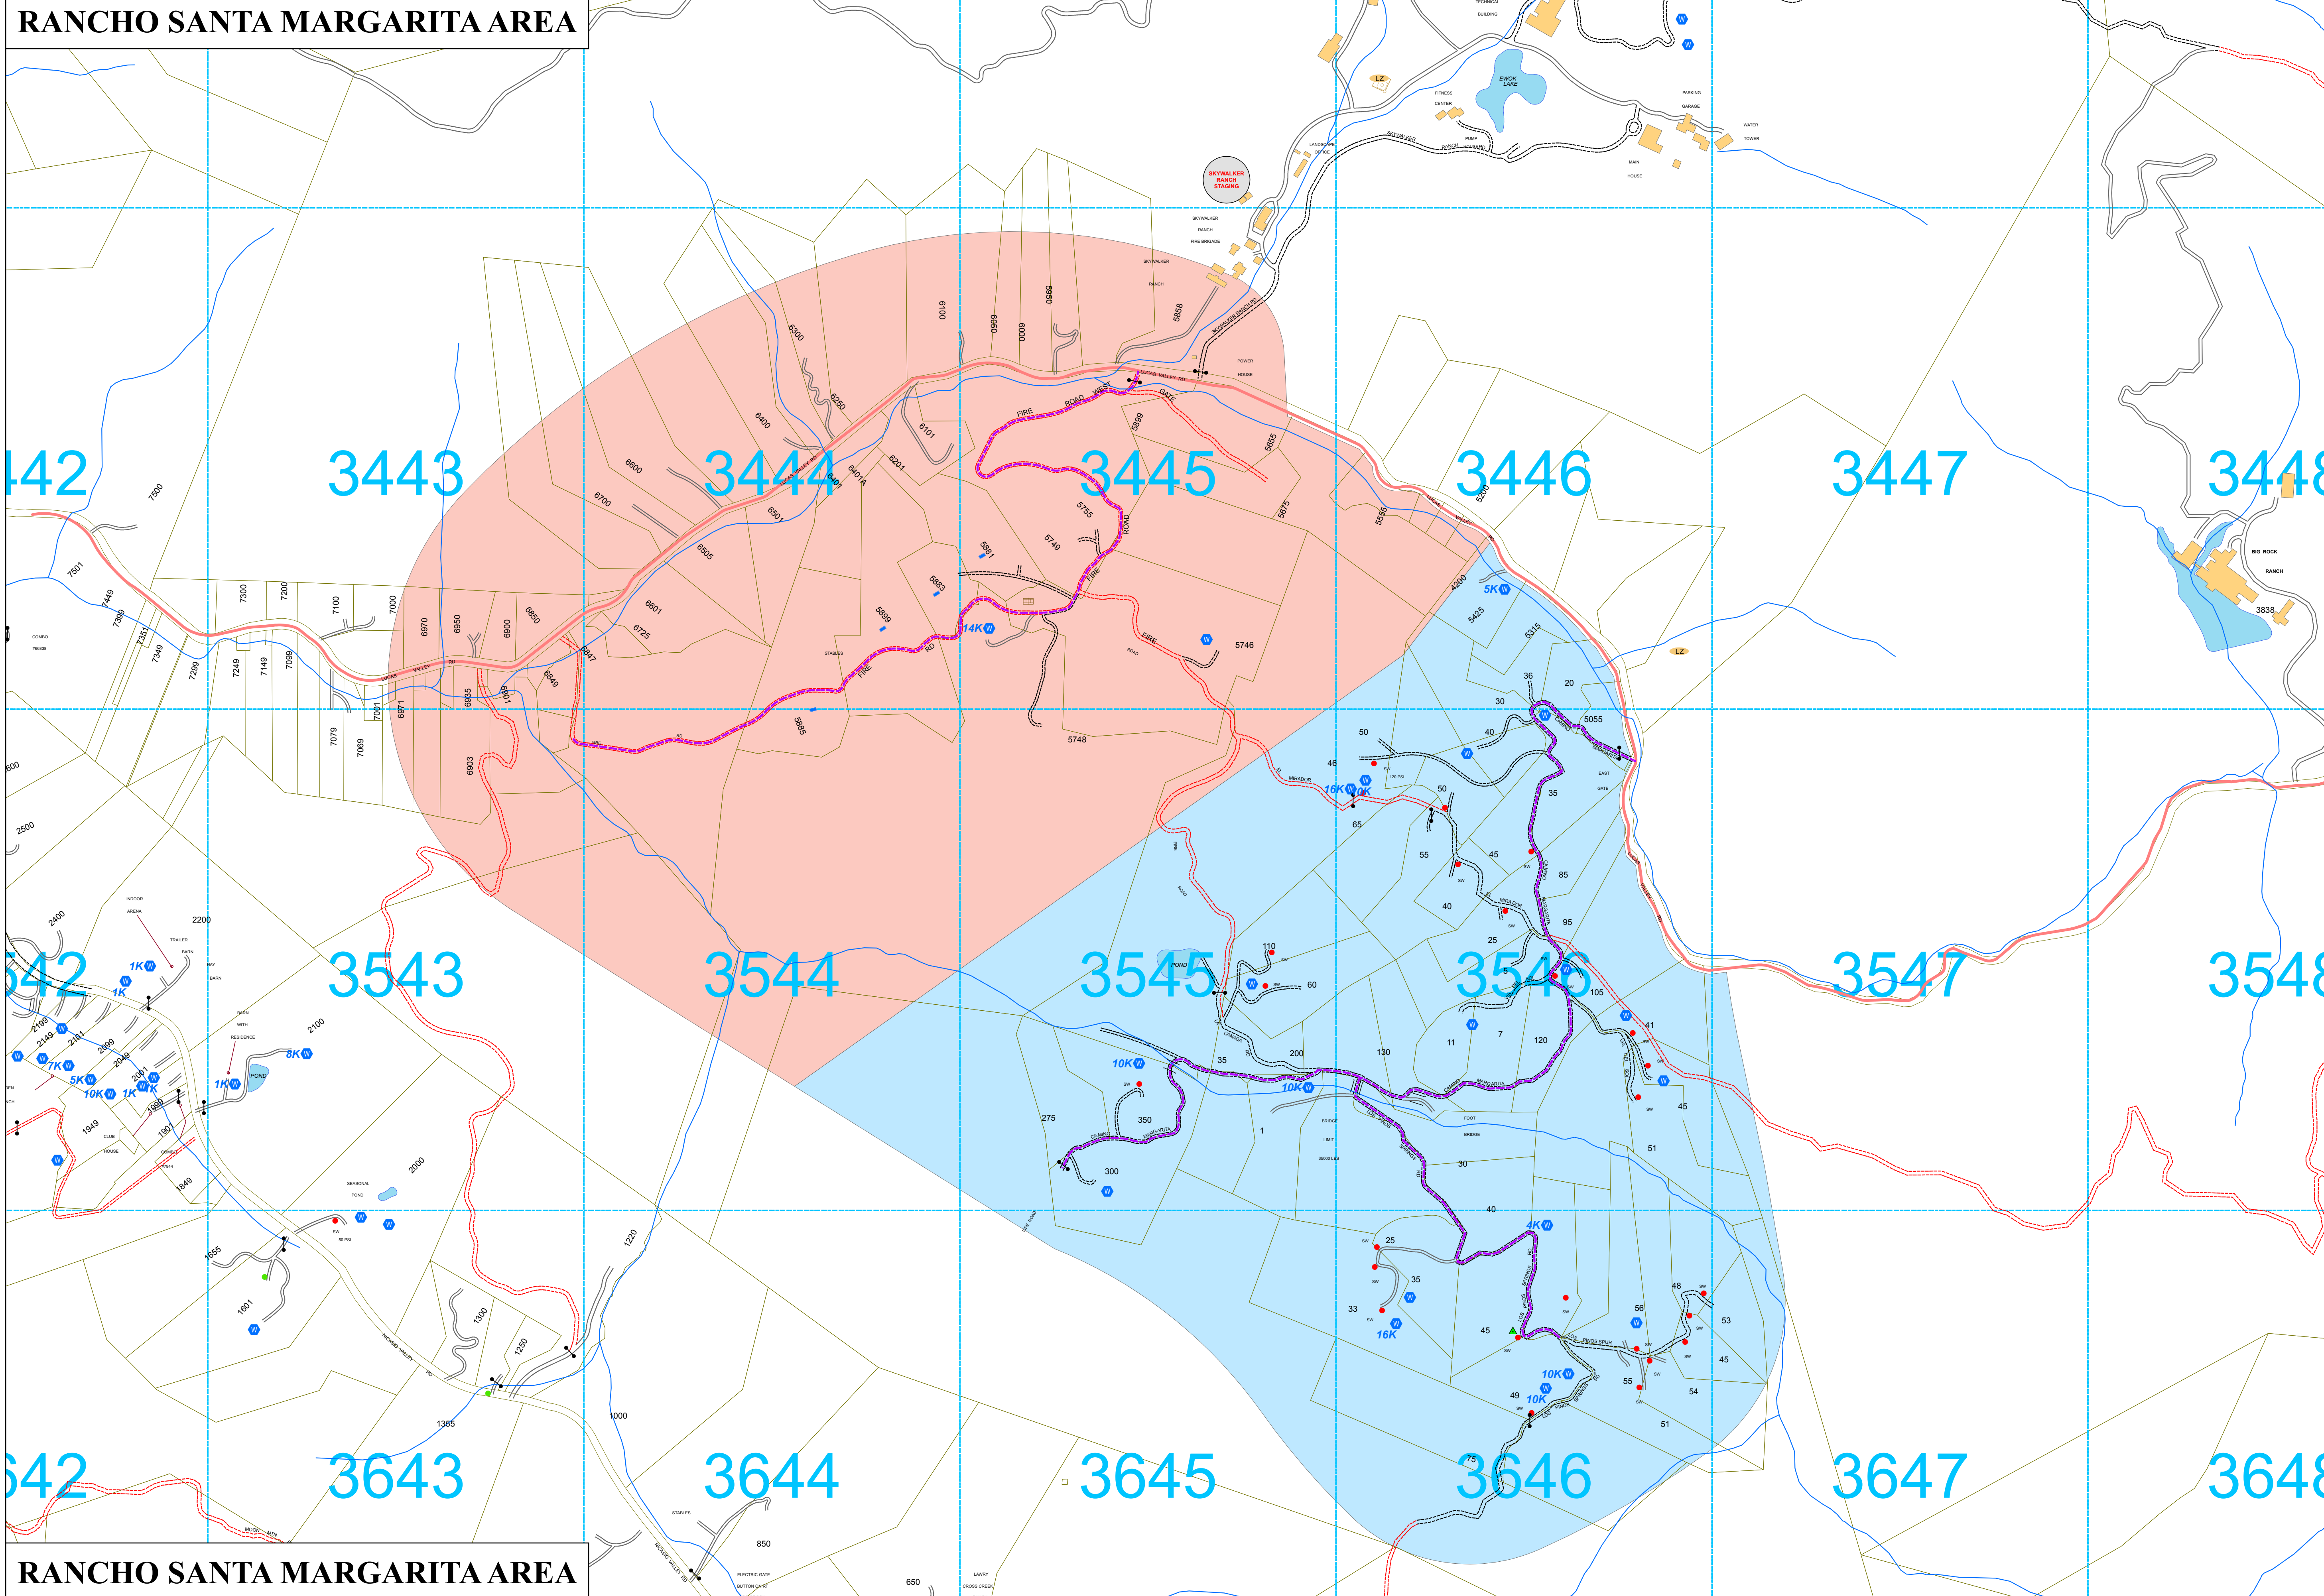

RANCHO SANTA MARGARITA AREA

RANCHO SANTA MARGARITA AREA

**RANCHO SANTA
MARGARITA AREA
MARIN MUTUAL THREAT
ZONE PLAN**

**STRUCTURE
DEFENSE ZONES**

- RANCHO SANTA MARGARITA EAST
- RANCHO SANTA MARGARITA WEST

EVACUATION ROUTES

- PRIMARY
- SECONDARY