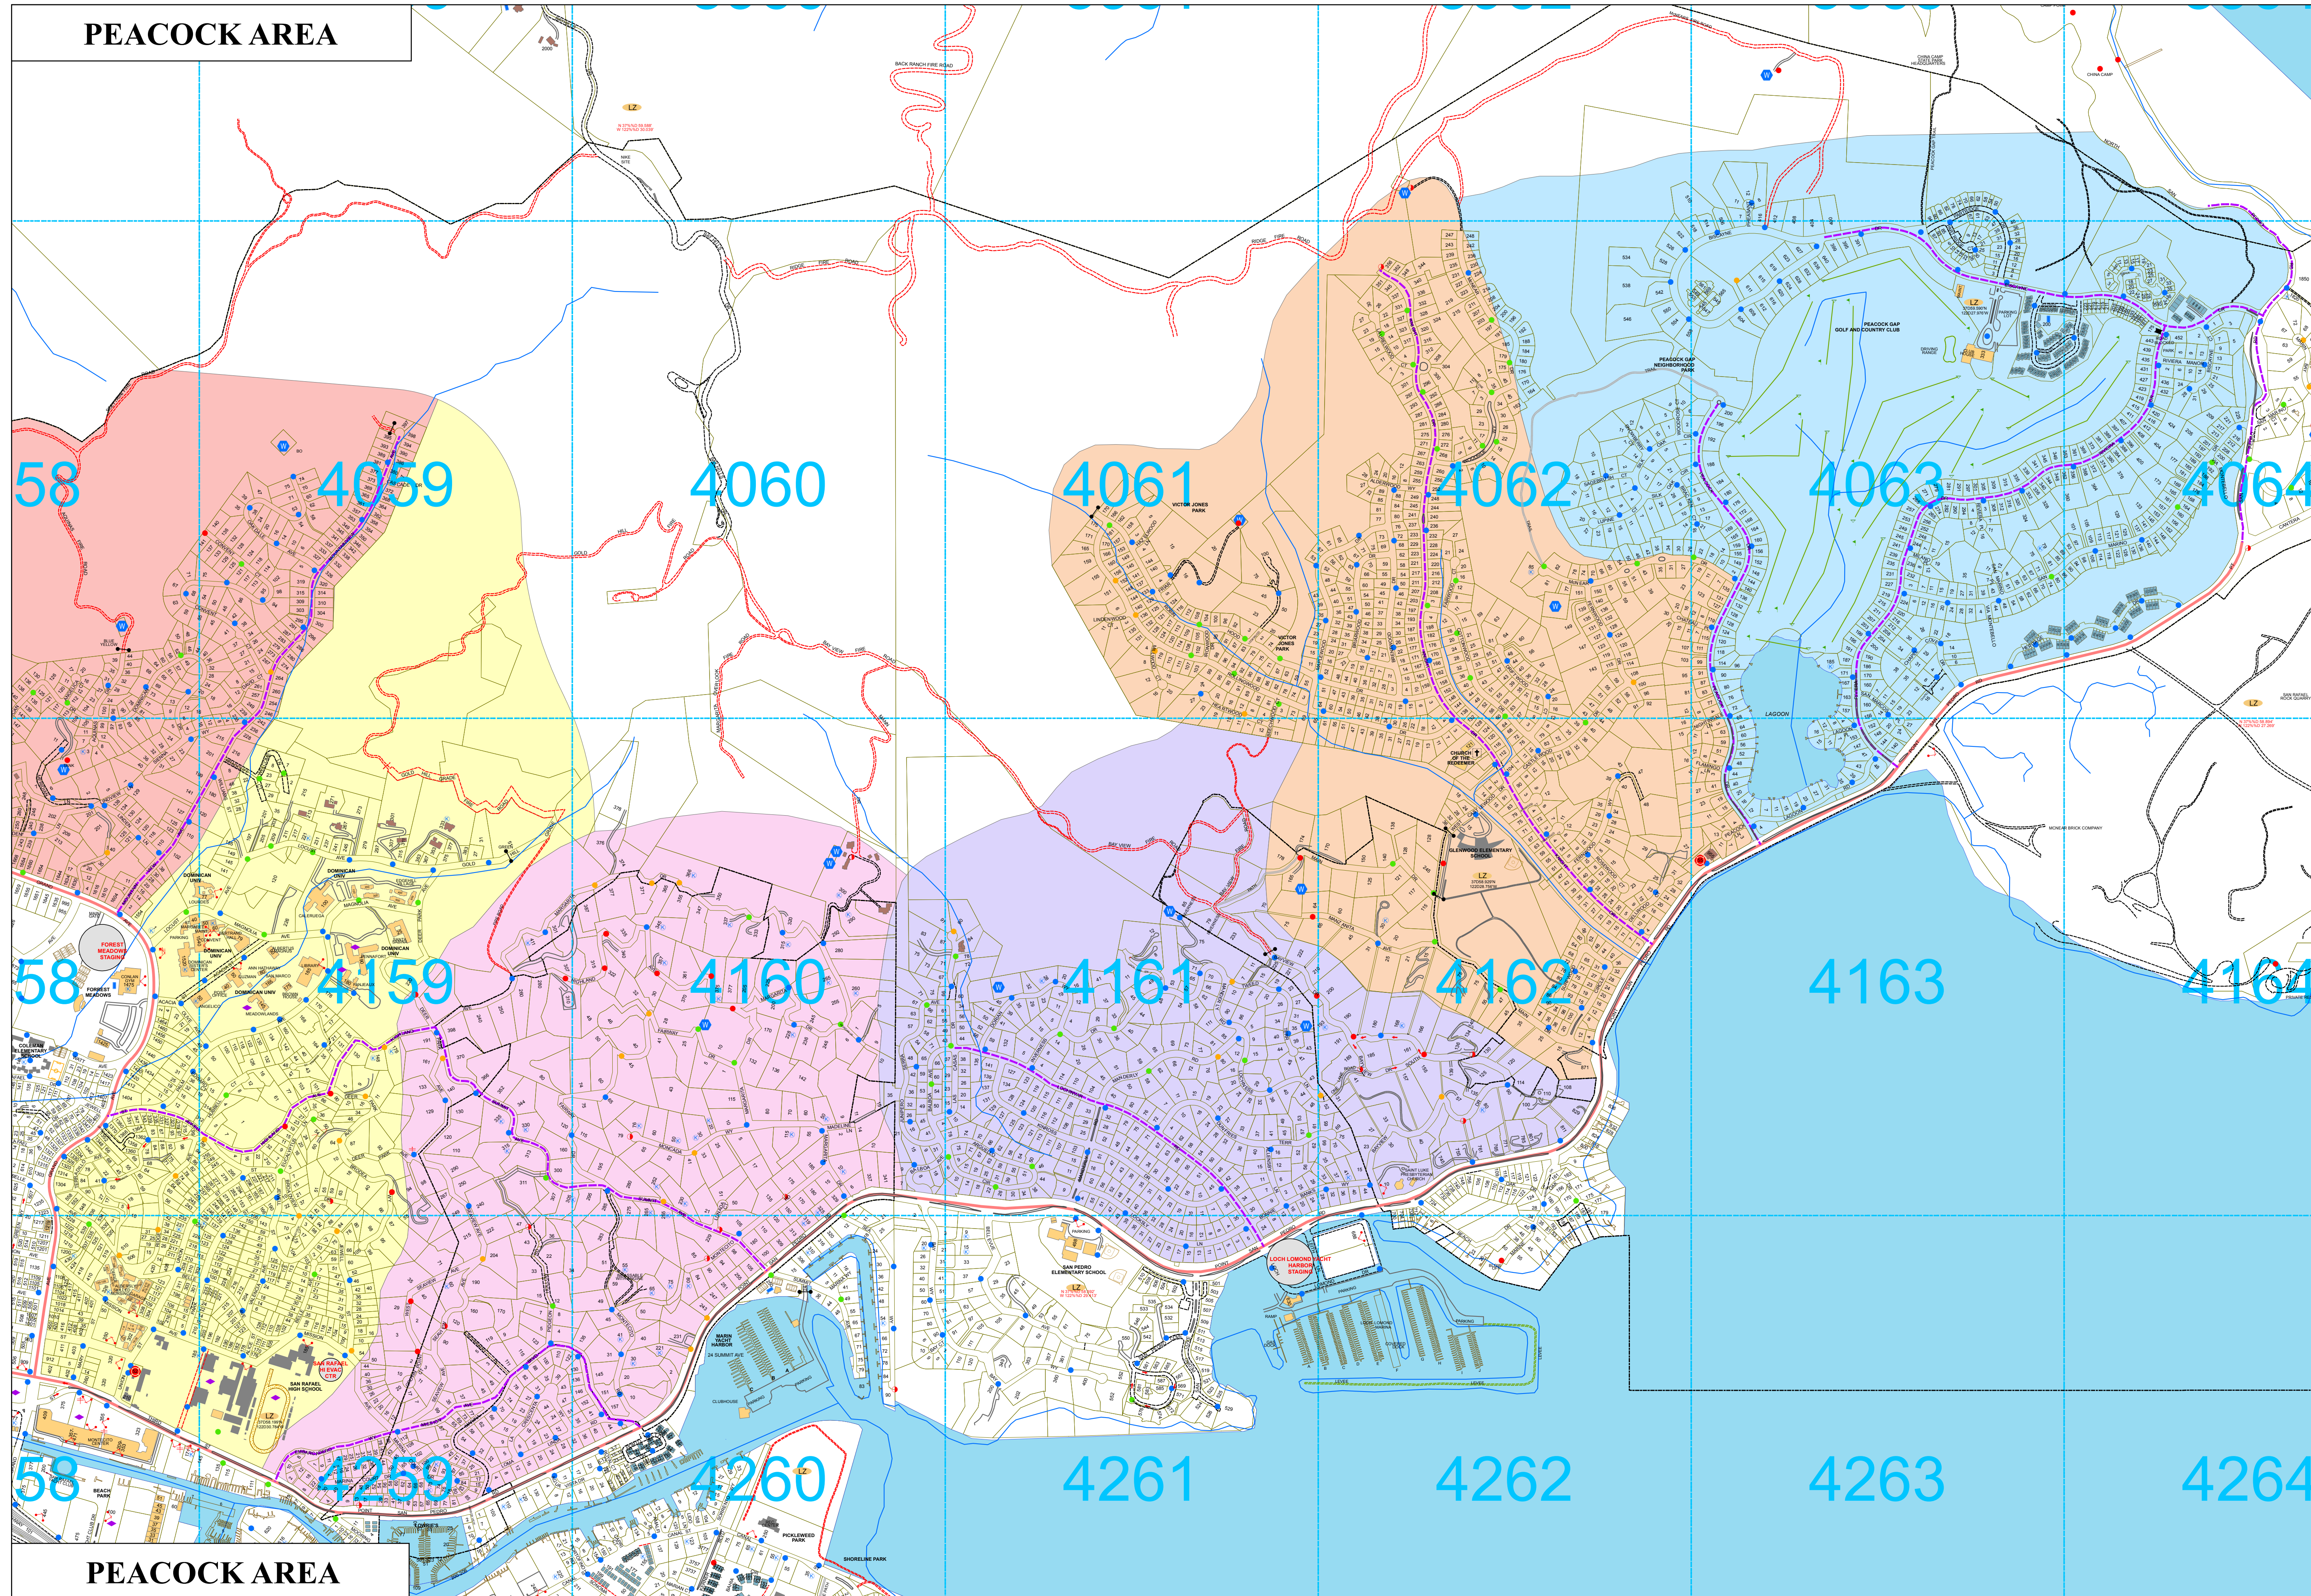

PEACOCK AREA

**PEACOCK AREA
MARIN MUTUAL THREAT
ZONE PLAN**

STRUCTURE DEFENSE ZONES

	BLACK CANYON
	COUNTRY CLUB
	DOMINICAN
	GLENWOOD
	LOCH LOMOND
	PEACOCK

March, 2017
LYNX TECHNOLOGIES
DIGITAL MAPPING CONSULTANTS

PEACOCK AREA