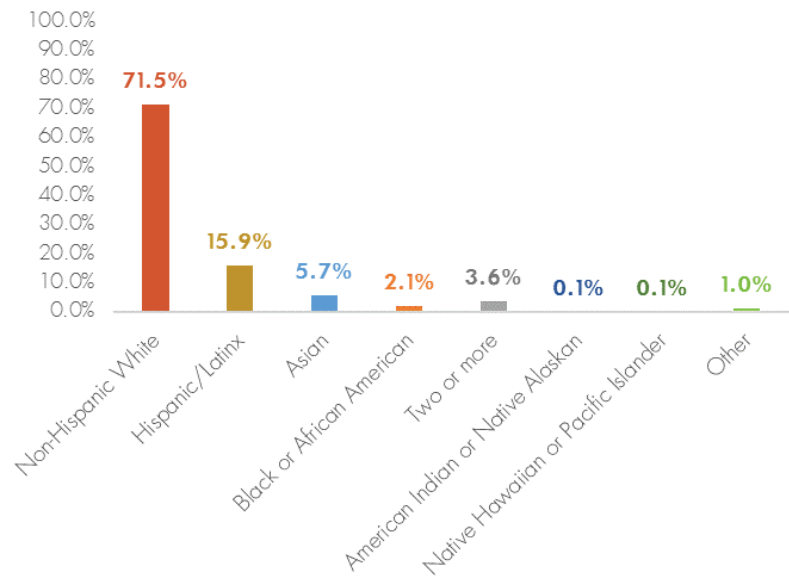

RACIAL DEMOGRAPHICS OF SELECT BAY AREA COUNTIES

Alameda County

Sonoma County

San Francisco County

Marin County

WEST MARIN RACIAL DEMOGRAPHICS

Bolinas

Muir Beach

Inverness

Nicasio

WEST MARIN RACIAL DEMOGRAPHICS

Point Reyes Station

Stinson Beach

Tomales

Woodacre