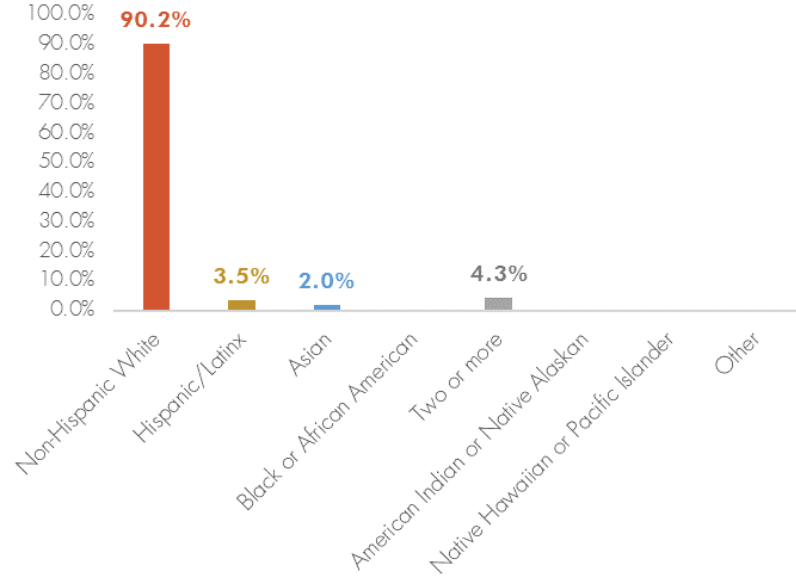

RACIAL DEMOGRAPHICS OF SELECT BAY AREA COUNTIES

Alameda County

Sonoma County

San Francisco County

Marin County

WEST MARIN RACIAL DEMOGRAPHICS

Bolinas

Muir Beach

Inverness

Nicasio

WEST MARIN RACIAL DEMOGRAPHICS

Point Reyes Station

Stinson Beach

Tomales

Woodacre