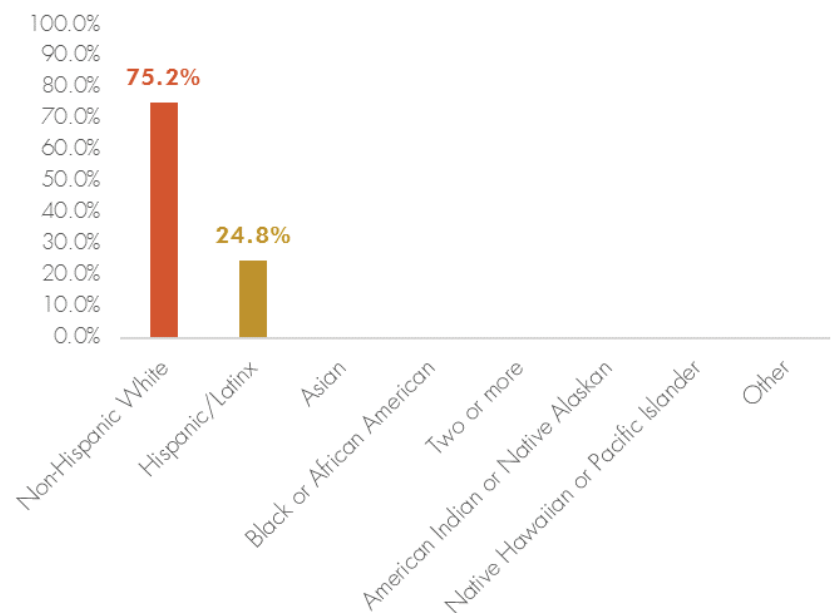

RACIAL DEMOGRAPHICS OF SELECT BAY AREA COUNTIES

Alameda County

Sonoma County

San Francisco County

Marin County

WEST MARIN RACIAL DEMOGRAPHICS

Bolinas

Muir Beach

Inverness

Nicasio

WEST MARIN RACIAL DEMOGRAPHICS

Point Reyes Station

Stinson Beach

Tomales

Woodacre