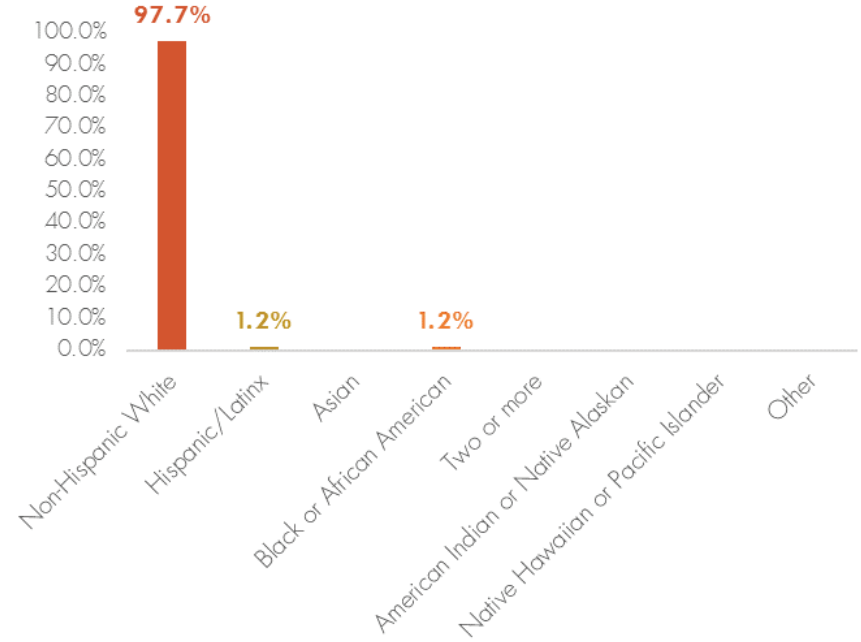

RACIAL DEMOGRAPHICS OF SELECT BAY AREA COUNTIES

Alameda County

Sonoma County

San Francisco County

Marin County

WEST MARIN RACIAL DEMOGRAPHICS

Bolinas

Muir Beach

Inverness

Nicasio

WEST MARIN RACIAL DEMOGRAPHICS

Point Reyes Station

Stinson Beach

Tomales

Woodacre