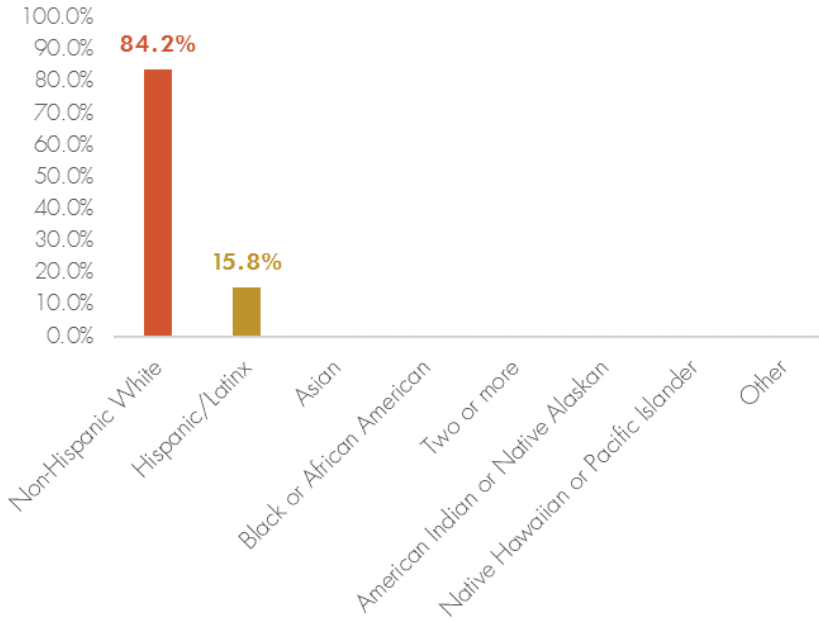

RACIAL DEMOGRAPHICS OF SELECT BAY AREA COUNTIES

Alameda County

Sonoma County

San Francisco County

Marin County

WEST MARIN RACIAL DEMOGRAPHICS

Bolinas

Muir Beach

Inverness

Nicasio

WEST MARIN RACIAL DEMOGRAPHICS

Point Reyes Station

Stinson Beach

Tomales

Woodacre