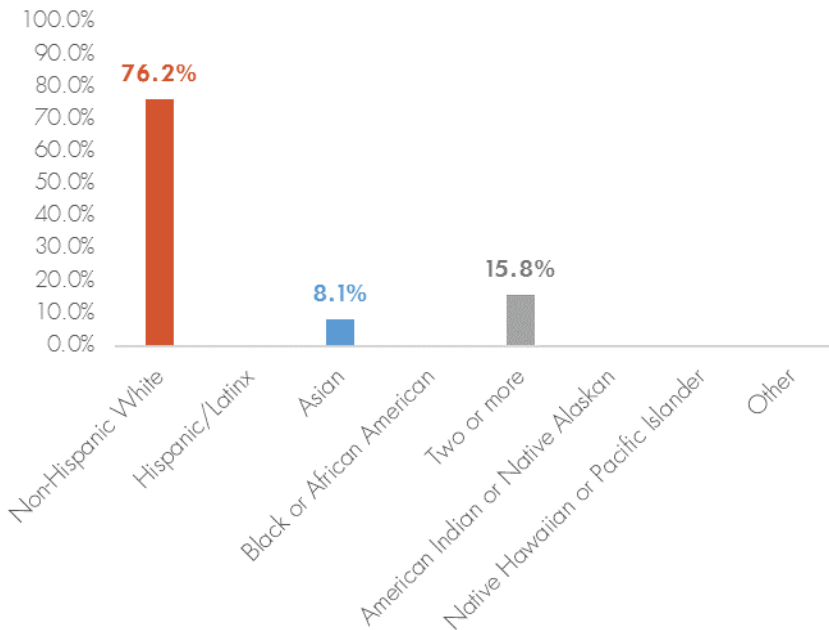

RACIAL DEMOGRAPHICS OF SELECT BAY AREA COUNTIES

Alameda County

Sonoma County

San Francisco County

Marin County

WEST MARIN RACIAL DEMOGRAPHICS

Bolinas

Muir Beach

Inverness

Nicasio

WEST MARIN RACIAL DEMOGRAPHICS

Point Reyes Station

Stinson Beach

Tomales

Woodacre