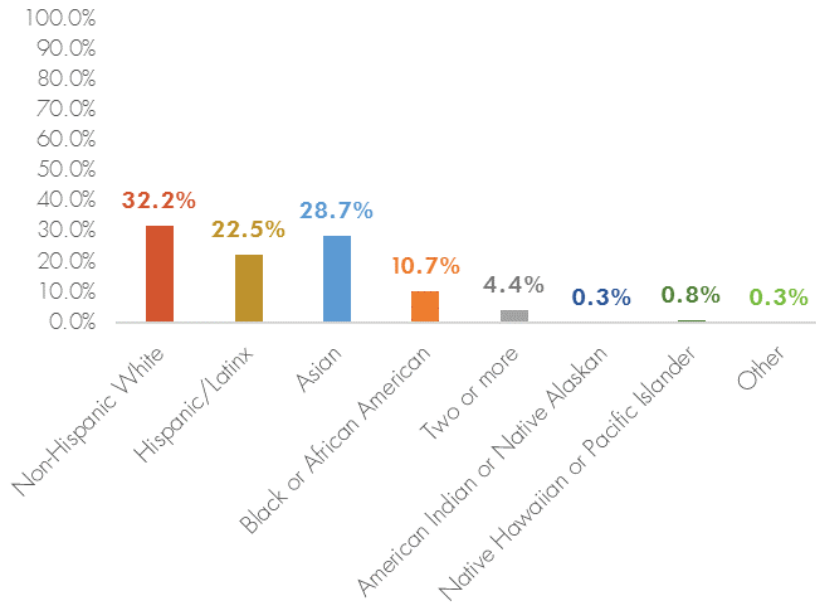

RACIAL DEMOGRAPHICS OF SELECT BAY AREA COUNTIES

Alameda County

Sonoma County

San Francisco County

Marin County

WEST MARIN RACIAL DEMOGRAPHICS

Bolinas

Muir Beach

Inverness

Nicasio

WEST MARIN RACIAL DEMOGRAPHICS

Point Reyes Station

Stinson Beach

Tomales

Woodacre