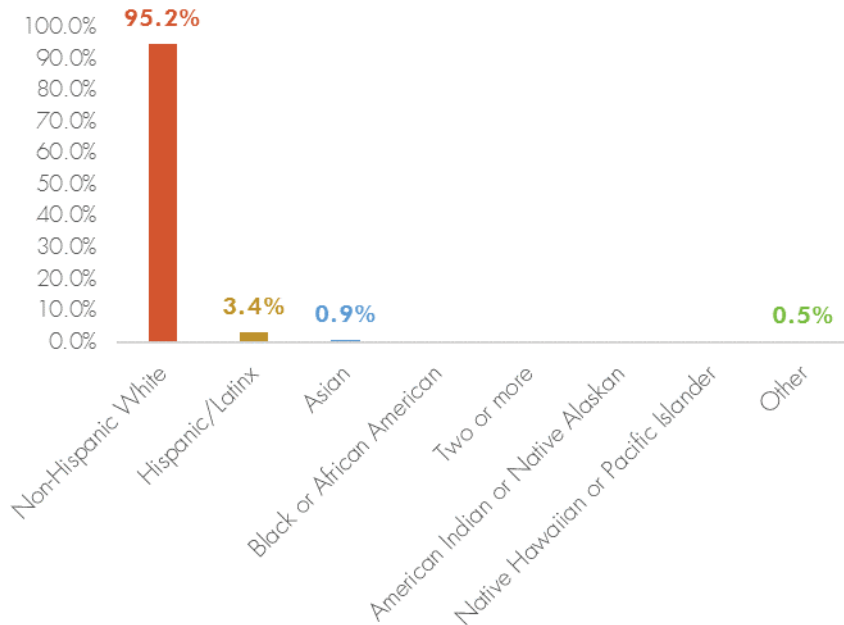

RACIAL DEMOGRAPHICS OF SELECT BAY AREA COUNTIES

Alameda County

Sonoma County

San Francisco County

Marin County

WEST MARIN RACIAL DEMOGRAPHICS

Bolinas

Muir Beach

Inverness

Nicasio

WEST MARIN RACIAL DEMOGRAPHICS

Point Reyes Station

Stinson Beach

Tomales

Woodacre