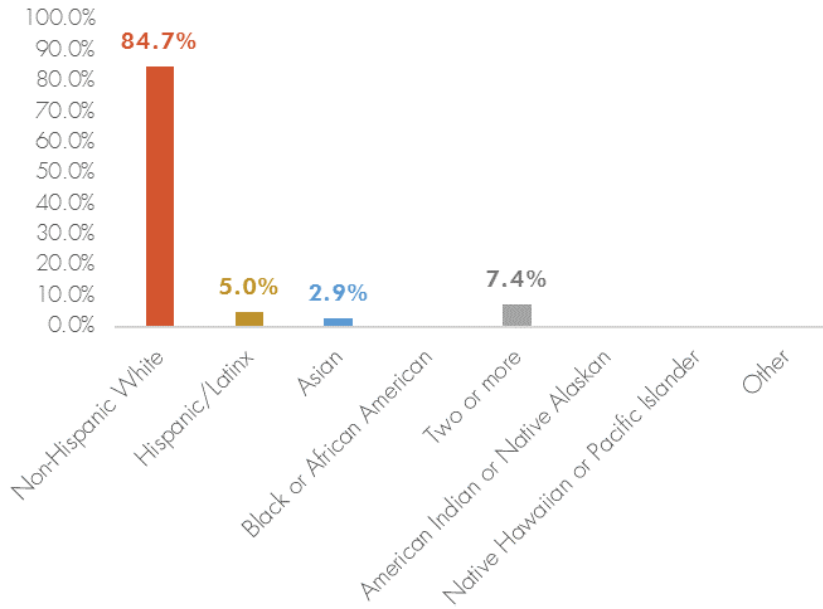

RACIAL DEMOGRAPHICS OF SELECT BAY AREA COUNTIES

Alameda County

Sonoma County

San Francisco County

Marin County

WEST MARIN RACIAL DEMOGRAPHICS

Bolinas

Muir Beach

Inverness

Nicasio

WEST MARIN RACIAL DEMOGRAPHICS

Point Reyes Station

Stinson Beach

Tomales

Woodacre