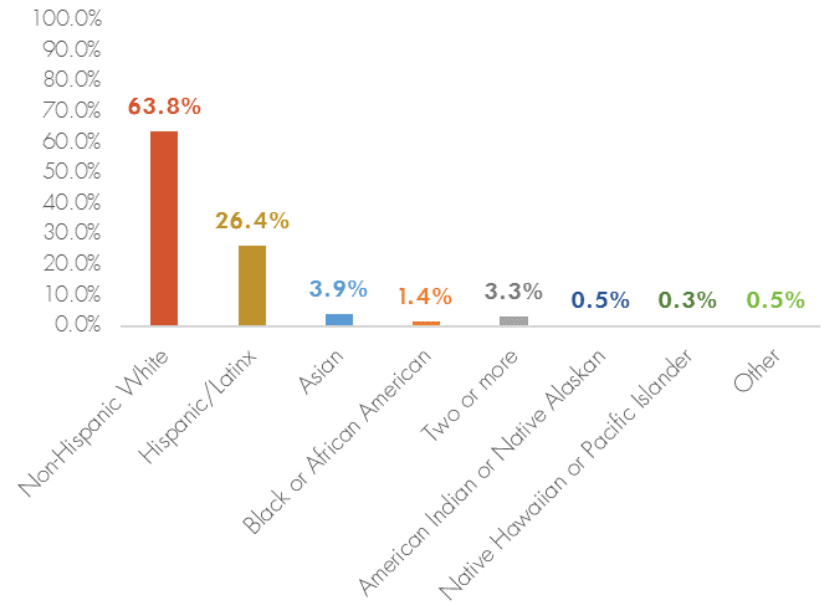

RACIAL DEMOGRAPHICS OF SELECT BAY AREA COUNTIES

Alameda County

Sonoma County

San Francisco County

Marin County

WEST MARIN RACIAL DEMOGRAPHICS

Bolinas

Muir Beach

Inverness

Nicasio

WEST MARIN RACIAL DEMOGRAPHICS

Point Reyes Station

Stinson Beach

Tomales

Woodacre