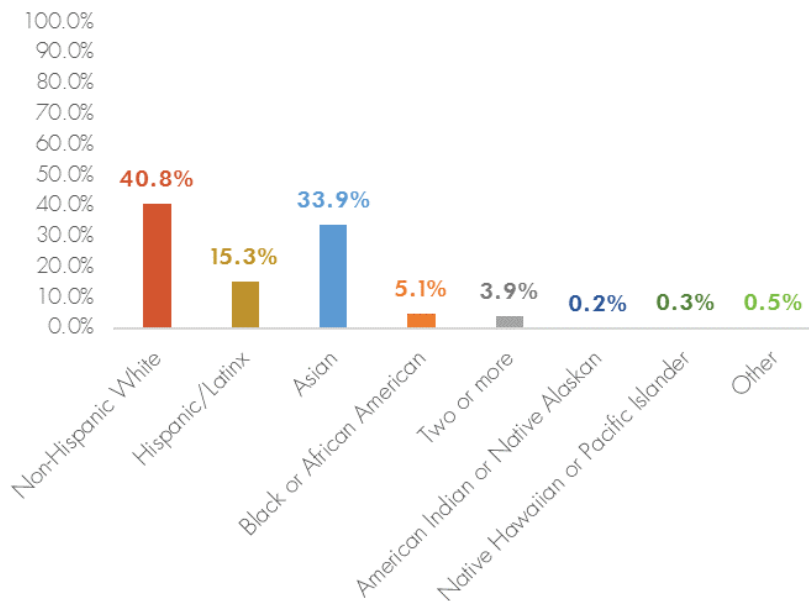

RACIAL DEMOGRAPHICS OF SELECT BAY AREA COUNTIES

Alameda County

Sonoma County

San Francisco County

Marin County

WEST MARIN RACIAL DEMOGRAPHICS

Bolinas

Muir Beach

Inverness

Nicasio

WEST MARIN RACIAL DEMOGRAPHICS

Point Reyes Station

Stinson Beach

Tomales

Woodacre