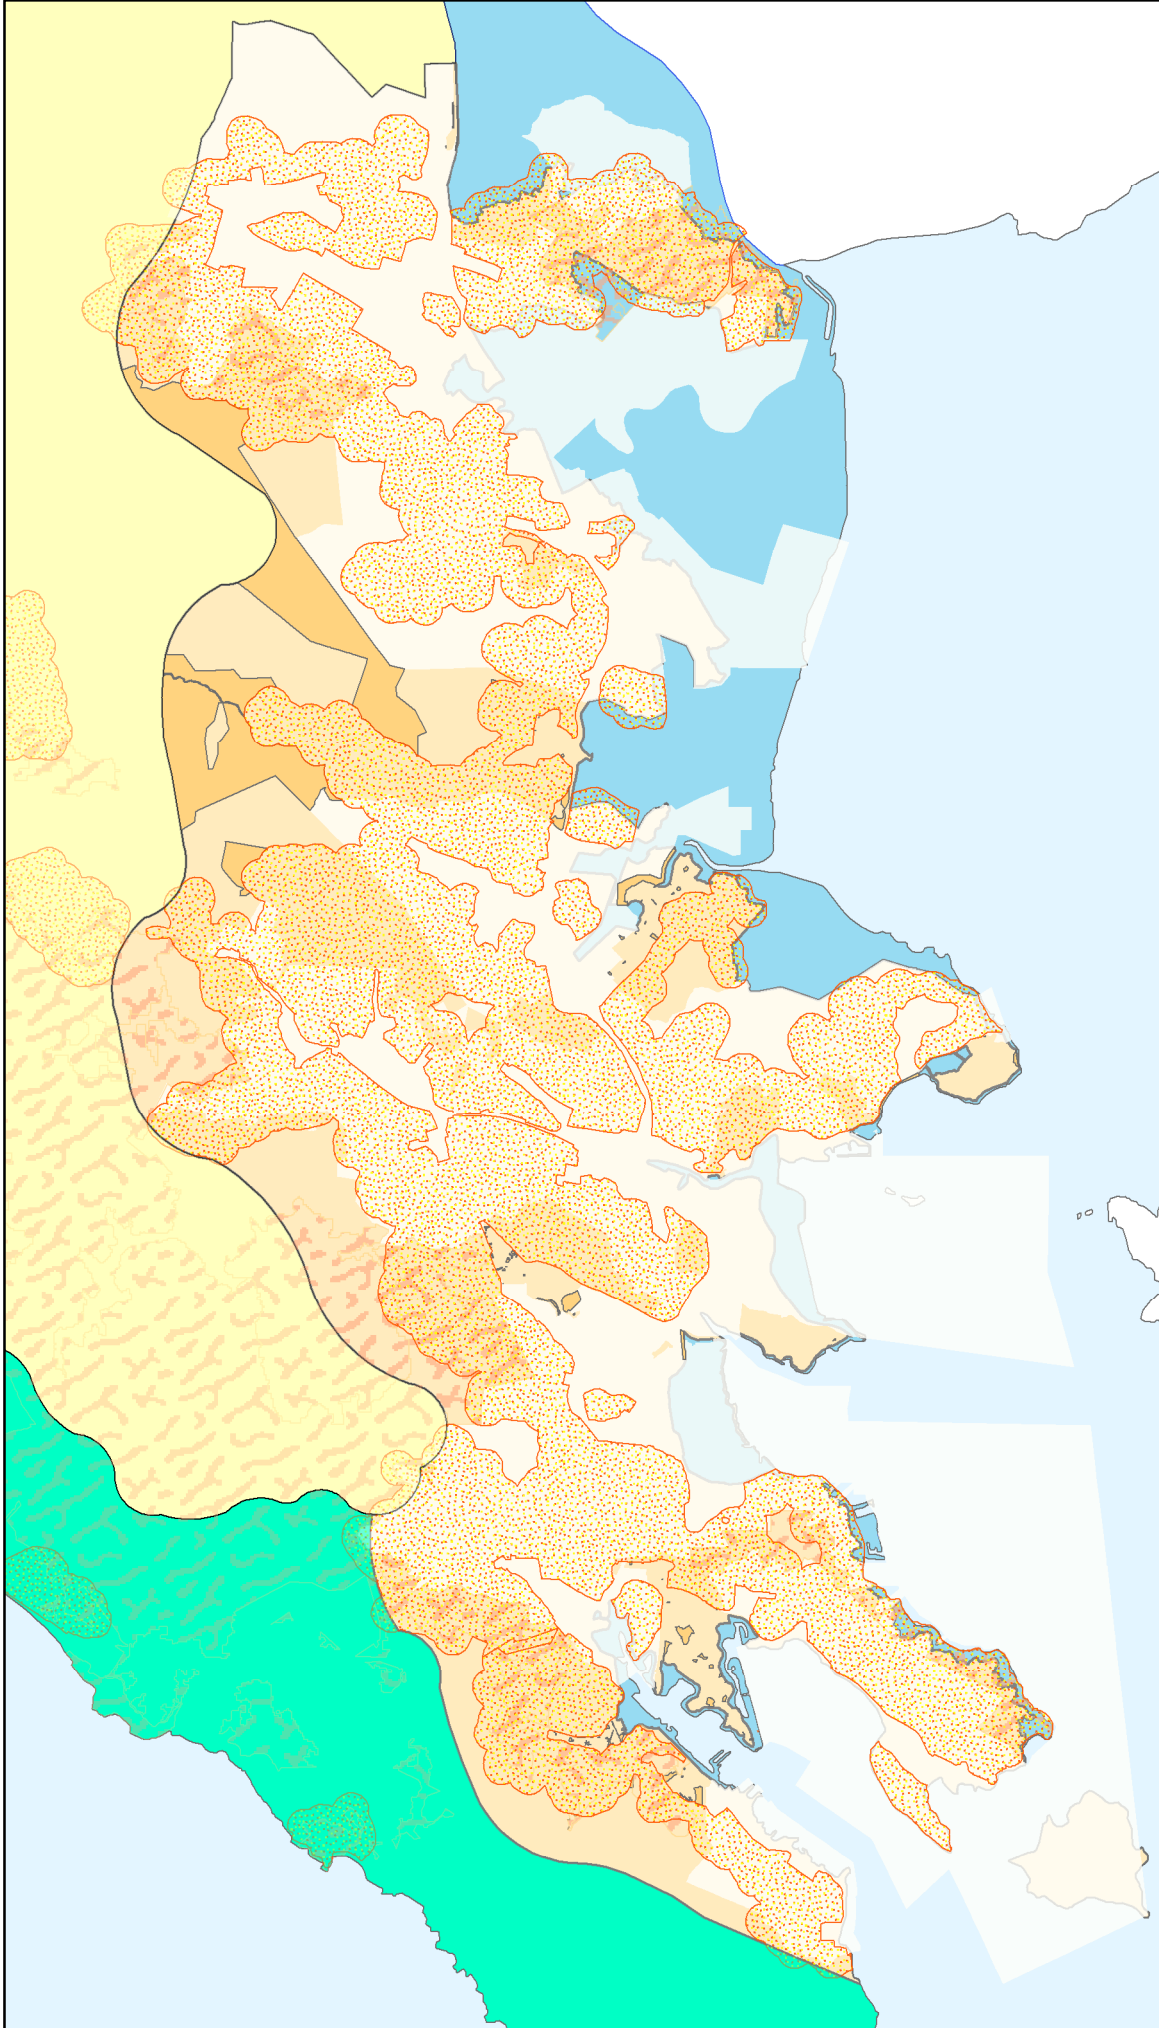

**Marin County
City Centered Corridor
Fire Hazards on Vacant Parcels**

Legend

-  Wildland Urban Interface
-  Fire Hazard Severity Zone
-  No Fire Hazard Constraints
-  City /Town
-  OCEAN_BAY
- ENVIRONMENTAL CORRIDORS**
-  BAYLANDS
-  CITY-CENTERED
-  INLAND-RURAL
-  COASTAL