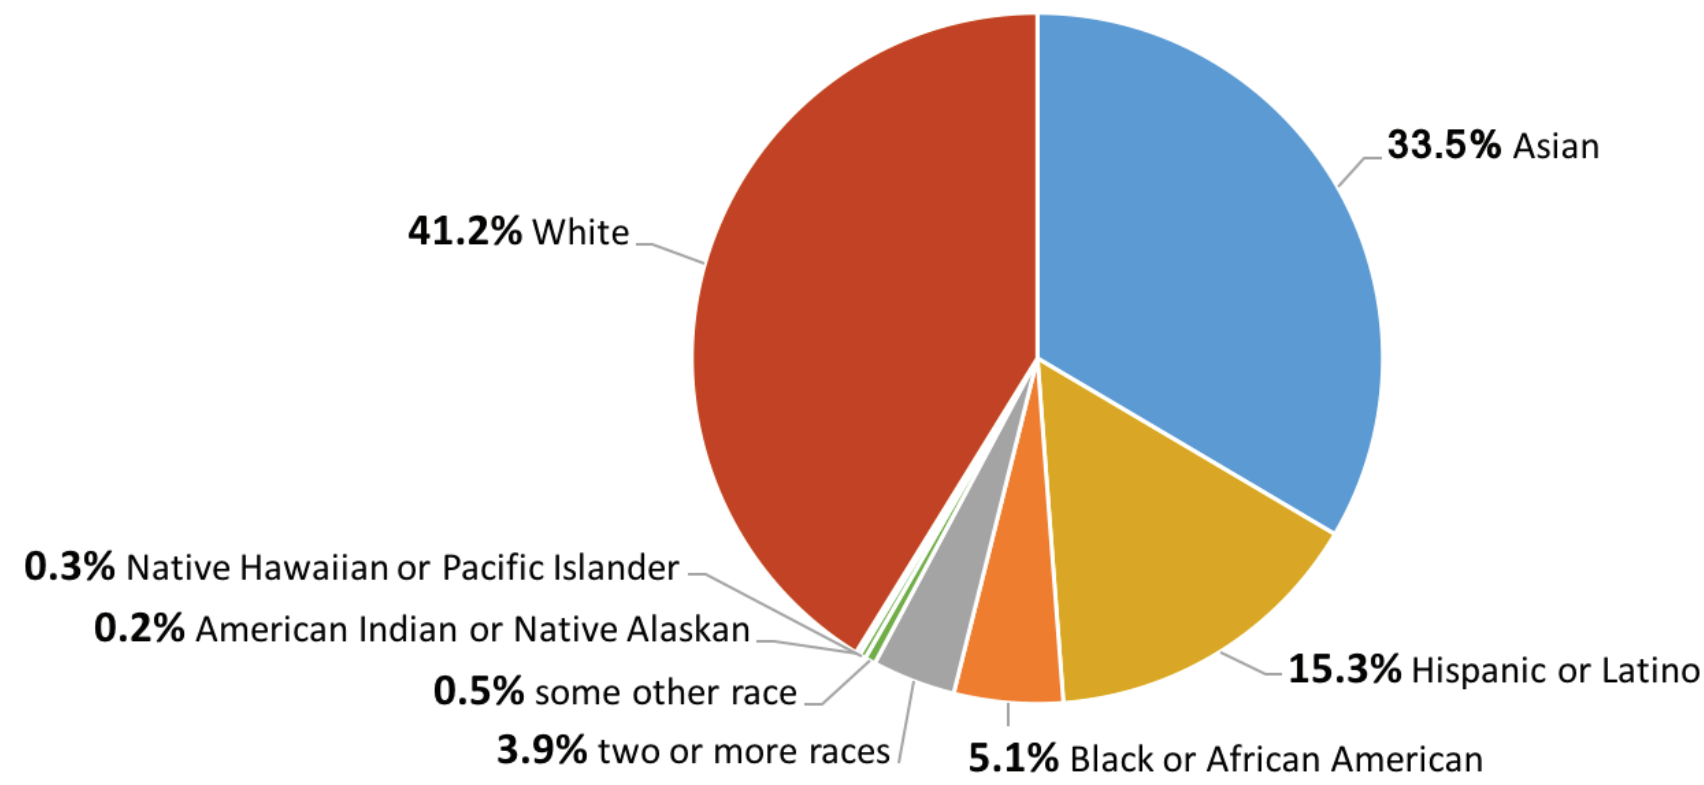

RACIAL DEMOGRAPHICS OF SELECT BAY AREA COUNTIES

Alameda County

Sonoma County

San Francisco County

Marin County

WEST MARIN RACIAL DEMOGRAPHICS

Point Reyes Station

Inverness