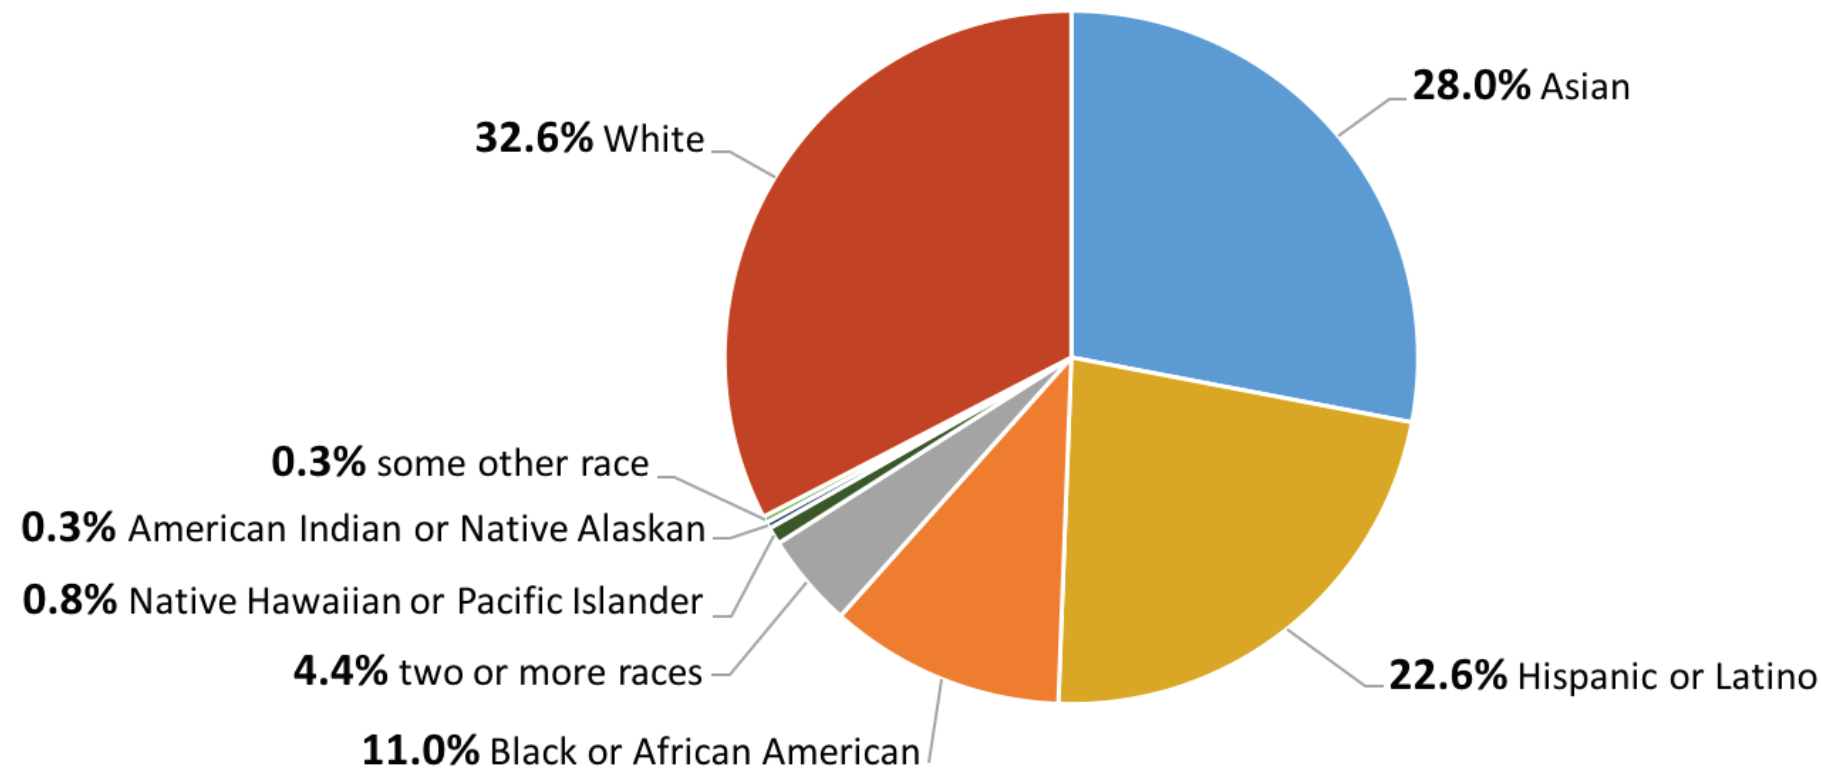

RACIAL DEMOGRAPHICS OF SELECT BAY AREA COUNTIES

Alameda County

Sonoma County

San Francisco County

Marin County

WEST MARIN RACIAL DEMOGRAPHICS

Point Reyes Station

Inverness