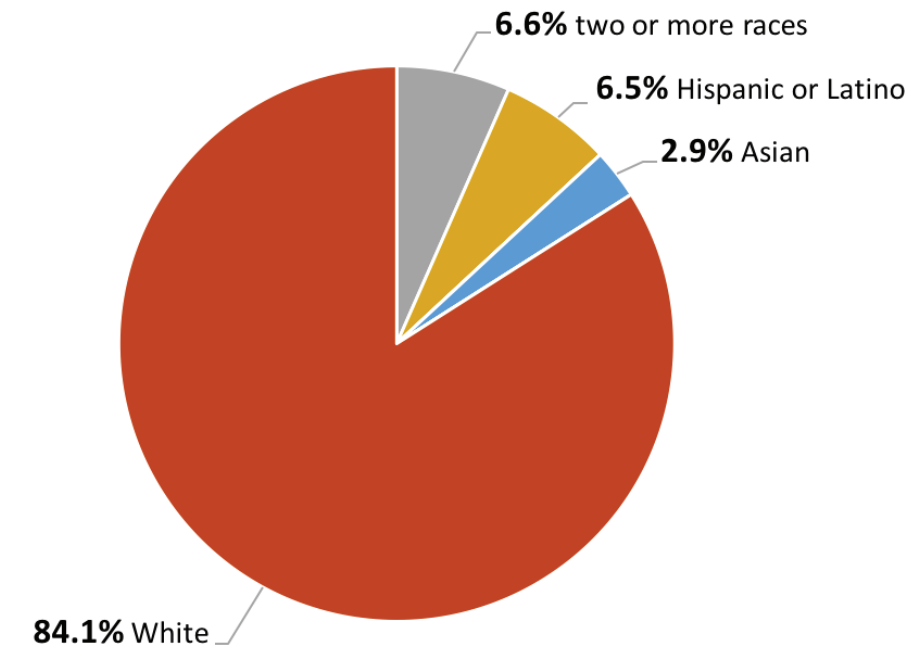

RACIAL DEMOGRAPHICS OF SELECT BAY AREA COUNTIES

WEST MARIN RACIAL DEMOGRAPHICS

Bolinas