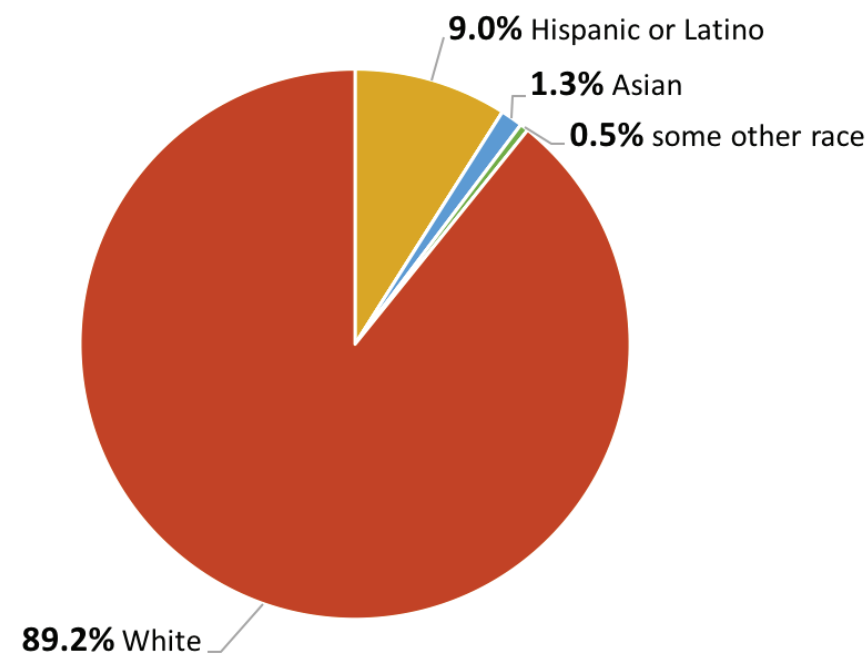

RACIAL DEMOGRAPHICS OF SELECT BAY AREA COUNTIES

Alameda County

Sonoma County

San Francisco County

Marin County

WEST MARIN RACIAL DEMOGRAPHICS

Point Reyes Station

Inverness