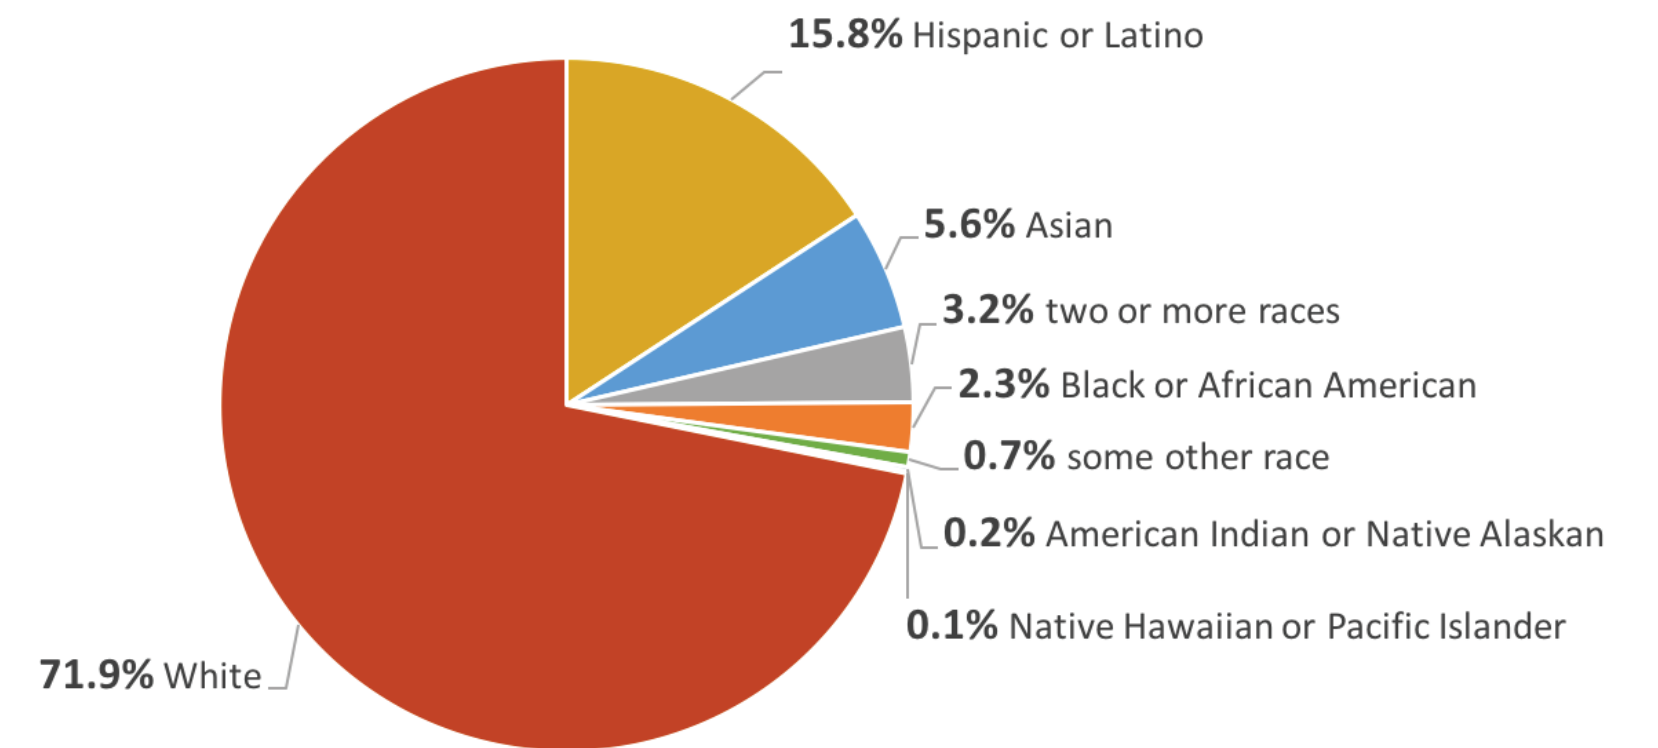

RACIAL DEMOGRAPHICS OF SELECT BAY AREA COUNTIES

Alameda County

Sonoma County

San Francisco County

Marin County

WEST MARIN RACIAL DEMOGRAPHICS

Point Reyes Station

Inverness