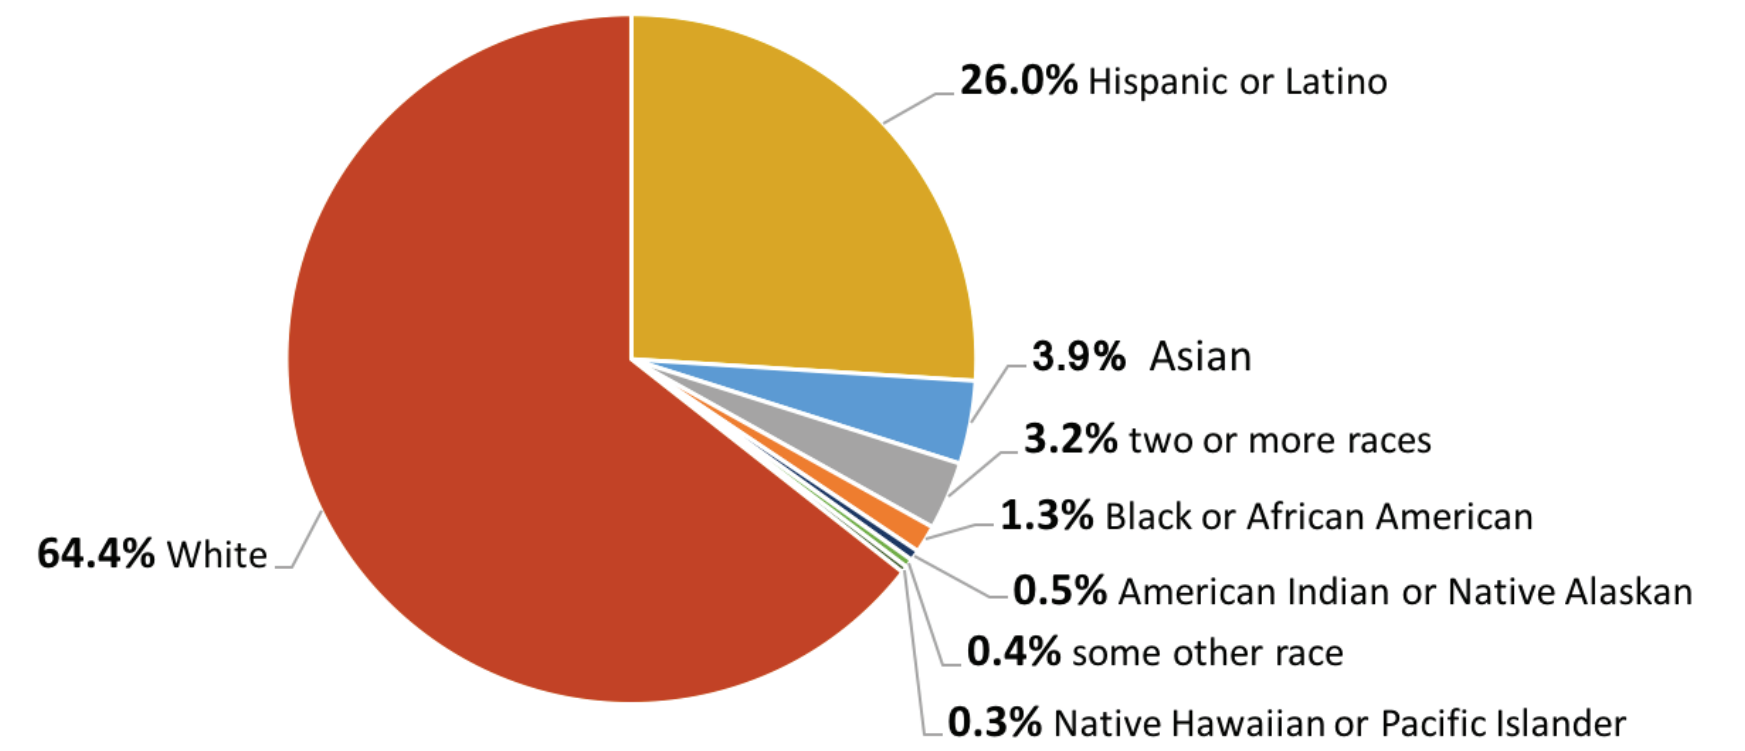

RACIAL DEMOGRAPHICS OF SELECT BAY AREA COUNTIES

Alameda County

Sonoma County

San Francisco County

Marin County

WEST MARIN RACIAL DEMOGRAPHICS

Point Reyes Station

Inverness