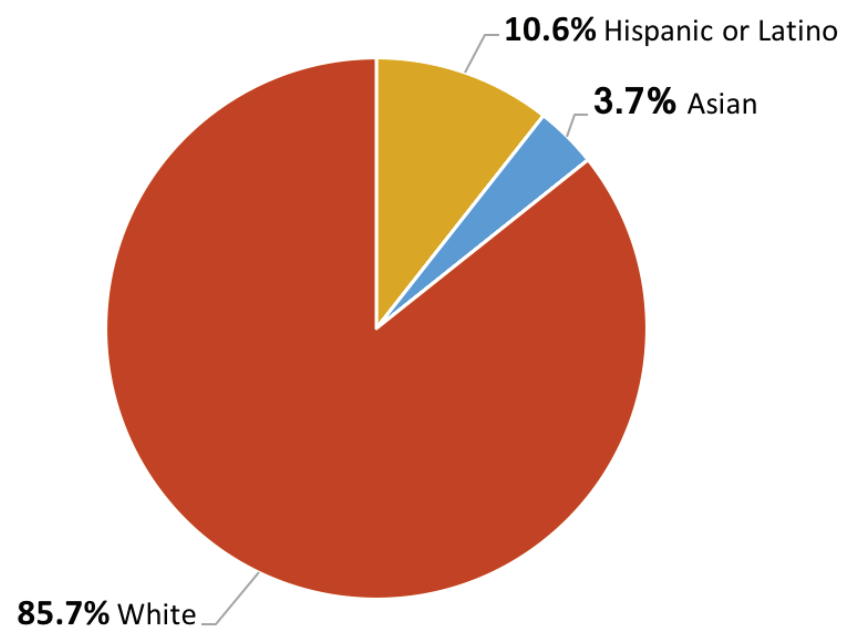

RACIAL DEMOGRAPHICS OF SELECT BAY AREA COUNTIES

Alameda County

Sonoma County

San Francisco County

Marin County

WEST MARIN RACIAL DEMOGRAPHICS

Point Reyes Station

Inverness